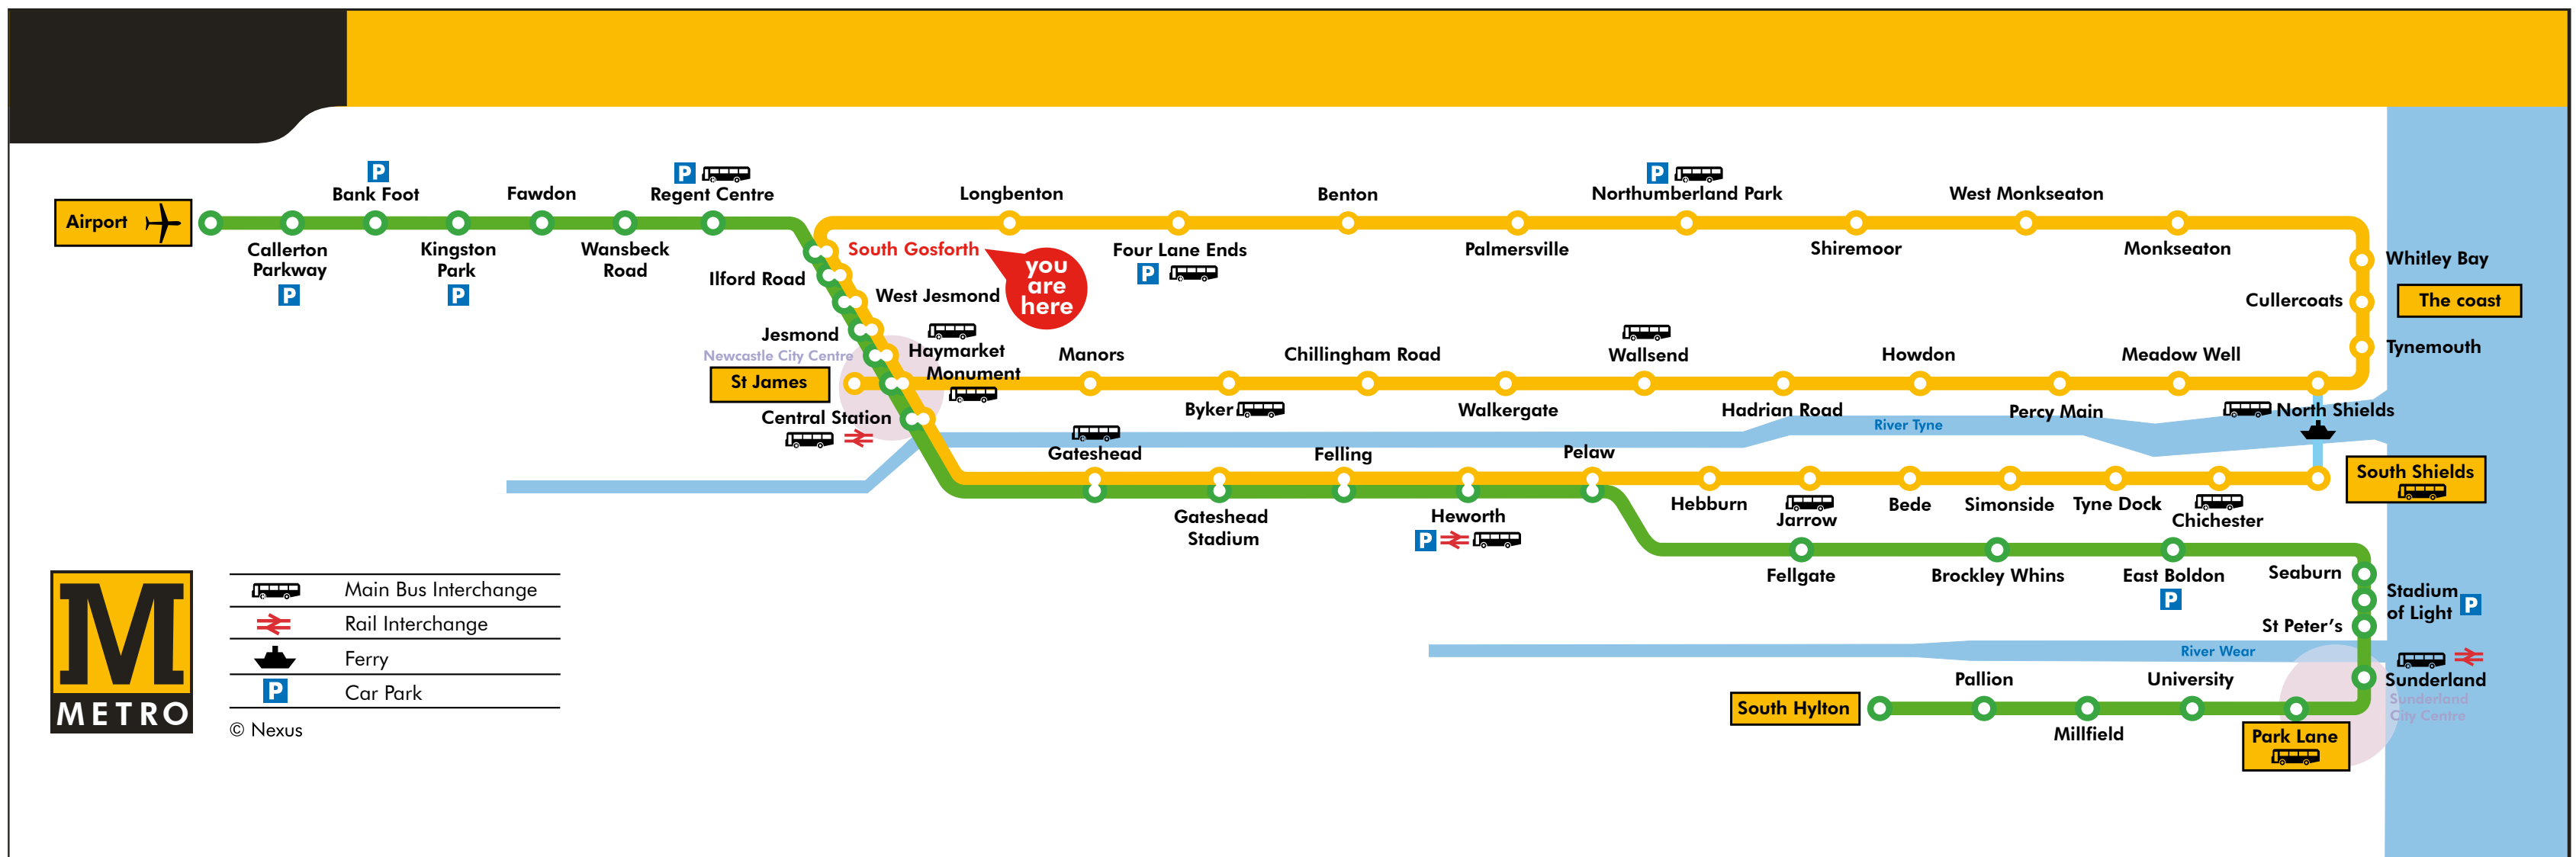

South Gosforth Metro timetable

Valid from 17 March 08

Platform 1 - To South Hylton or Park Lane/South Shields

Monday - Friday																			
0500	0600	0700	0800	0900	1000	1100	1200	1300	1400	1500	1600	1700	1800	1900	2000	2100	2200	2300	0000
0504	0604▲	0702	0802	0902	1002	1102	1202	1302	1402	1502	1602	1702	1804	1904	2003	2103	2203	2303	No Service
0507+	0607	0705■	0805■	0905■	1008▲	1108	1208▲	1308	1408▲	1508	1605■	1705■	1810	1911	2011	2111	2211	2311+	No Service
0511	0610	0708	0808▲	0908	1014	1114	1214	1314	1414	1514	1608▲	1708	1815	1918	2018	2118	2218	2318	
0514■	0614■	0711■	0811■	0911■	1020	1120▲	1220	1320▲	1420	1520▲	1611■	1711■	1826	1926	2026	2126	2226	2326■	
0522■	0617■	0714	0814	0914	1026	1126	1226	1326	1426	1523■	1614	1714	1830■	1934	2033	2133	2233	2333■	
0531	0620	0720▲	0820	0918■	1032▲	1132	1232▲	1332	1432▲	1526	1620	1717■	1835	1941	2041	2141	2241		
0540	0623	0723■	0823■	0921▲	1038	1138	1238	1338	1438	1532	1623■	1720▲	1841	1948	2048	2148	2248		
0548■	0626■	0726	0826	0926	1044	1144▲	1244	1344▲	1444	1538	1626	1726	1849	1956	2056	2156	2256		
0554	0632■	0729■	0829■	0932	1050	1150	1250	1350	1450	1544▲	1629■	1729■	1856						
0558	0635▲	0732	0832▲	0938	1056▲	1156	1256▲	1356	1456▲	1550	1632▲	1732							
	0638	0735■	0835■	0944▲						1553	1638	1738							
	0646	0738	0838	0950						1556	1641■	1741■							
	0650	0741■	0841■	0956						1559■	1644	1744							
	0653	0744▲	0844								1647■	1748■							
	0656	0747	0847								1650	1751							
	0659▲	0750	0850								1654■	1755■							
		0756	0853▲								1658▲	1758							
		0759■	0856▲	0859■															
Saturday																			
0500	0600	0700	0800	0900	1000	1100	1200	1300	1400	1500	1600	1700	1800	1900	2000	2100	2200	2300	0000
0508+	0600■	0704	0800	0905■	1002	1102	1202	1302	1402	1502	1602	1702	1804	1904	2003	2103	2203	2303	No Service
0512	0603	0711	0808	0909	1008▲	1108	1208▲	1308	1408▲	1508	1608▲	1708	1810	1911	2011	2111	2211	2311+	No Service
0514	0610	0717	0814	0914	1014	1114	1214	1314	1414	1514	1614	1714	1815	1918	2018	2118	2218	2318	
0525■	0617	0726▲	0824	0920▲	1020	1120▲	1220	1320▲	1420	1520▲	1620	1720▲	1826	1926	2026	2126	2226	2326■	
0532	0626▲	0733	0828▲	0926	1026	1126	1226	1326	1426	1526	1626	1726	1835	1934	2033	2133	2233	2333■	
0539	0634	0741	0832	0932	1032▲	1132	1232▲	1332	1432▲	1532	1632▲	1732	1841	1941	2041	2141	2241		
0548	0641	0746	0839	0938	1038	1138	1238	1338	1438	1538	1638	1738	1849	1948	2048	2148	2248		
0556▲	0647	0756▲	0845	0944▲	1044	1144▲	1244	1344▲	1444	1544▲	1644	1744	1856	1956	2056	2156	2256		
	0656▲		0855▲	0950	1050	1150	1250	1350	1450	1550	1650	1751							
			0858	0956	1056▲	1156	1256▲	1356	1456▲	1556	1656▲	1758							
Sunday																			
0500	0600	0700	0800	0900	1000	1100	1200	1300	1400	1500	1600	1700	1800	1900	2000	2100	2200	2300	0000
No Service	0607■	0711	0811	0911														2303	No Service
	0611	0725	0825	0918														2311+	No Service
	0618	0741	0841	0926														2318	No Service
	0625	0755	0848	0934														2326■	No Service
	0634■		0855	0941														2333■	No Service
	0641			0948															No Service
	0655			0956															No Service