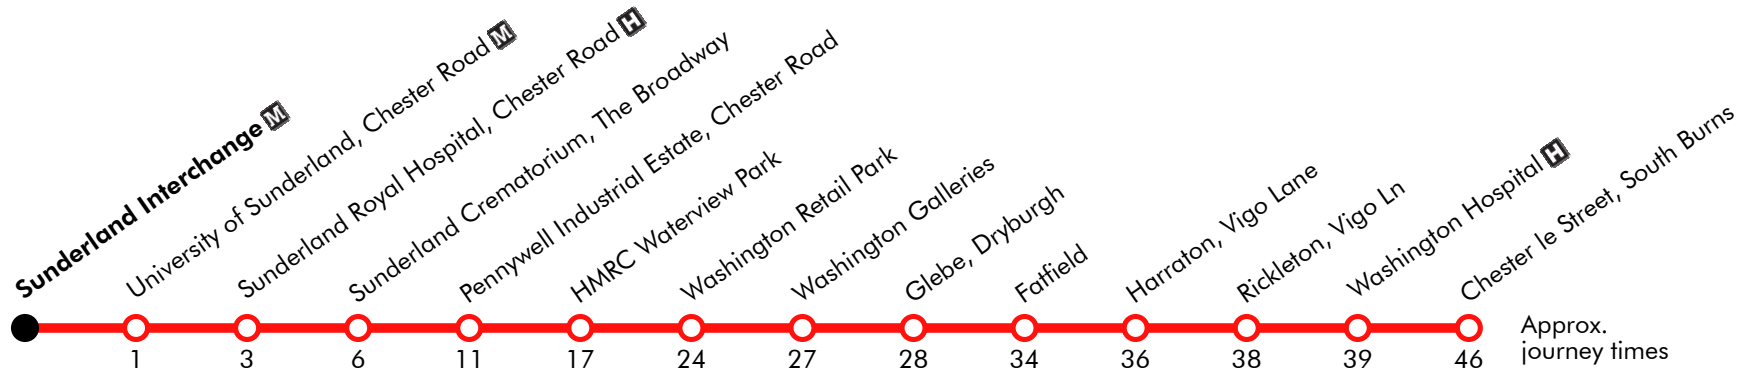

A This journey commences from Picktree Lane Go North East Depot

Via: Market Place, Picktree Lane, A167, Picktree Lane, Vigo Lane, Bone Mill Lane, Biddick Lane, Fatfield Road, Parkway, Newstead Court, Police Link Road, Galleries, Town Centre Access Road, Sunderland Highway, Pattinson Road, Mandarin Way, Pattinson Road, Sunderland Highway, Chester Road, Grindon Mill, The Broadway, Chester Road, Park Lane

8A

Sunderland-Chester-Le-Street-Stanley

Effective from: 19/05/2019

Go North East: Coast & Country

Monday to Friday

Sunderland Interchange	0617	0656	1855	
University of Sunderland, Chester Road	0618	0657	1856	
Sunderland Royal Hospital, Chester Road	0620	0700	1858	
Sunderland Crematorium, The Broadway	0623	0703	1901	
Pennywell Industrial Estate, Chester Road	0627	0708	1906	
HMRC Waterview Park	0633	0714	1912	
Washington Retail Park	0640	0721	1919	
Washington Galleries	arr	0641	0722	1920
Washington Galleries	dep	0643	1922
Glebe, Dryburgh	0644	1923	
Fatfield, Bone Mill Lane	0650	1929	
Harraton, Vigo Lane	0652	1931	
Rickleton, Vigo Ln-Winster	0654	1933	
Washington Hospital	0655	1934	
Chester le Street, South Burns	arr	0702	1941
Chester le Street, South Burns	dep	0642	0704
Pelton, The Parade		0649	0711
Newfield, Edward Terrace		0649	0711
Grange Villa, Pelton Lane		0651	0713
Grangevilla, Stone Row		0652	0714
West Pelton, Station Lane		0654	0716
Beamish, Station Road		0655	0717
East Stanley, Front Street		0700	0722
Stanley		0701	0723
Stanley, Front Street		0702	0724
Stanley Bus Station		0705	0727