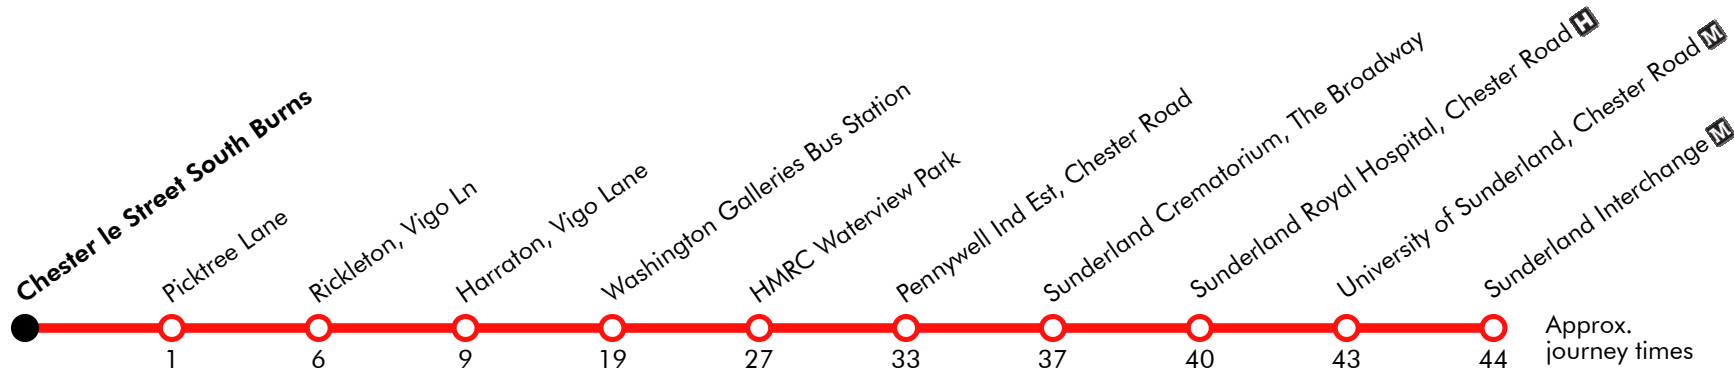

This journey starts from No Place at 07:59

a Beamish Museum Entrance is served on all days when the Museum is open

Via: Park Lane, Green Terrace, Silksworth Row, Trimdon Street, Pallion New Road, Alexandra Avenue, Hylton Park, Timber Beach Road, Colima Avenue, Chaffinch Road, East View, Chaffinch Road, Ethel Terrace, Grange Road, Ringway, Ferryboat Lane, Pattinson Road, Mandarin Way, Pattinson Road, Sunderland Highway, Town Centre Access Road, Galleries, Police Link Road, Newstead Court, Parkway, Fatfield Road, Biddick Lane, Bone Mill Lane, Vigo Lane, Picktree Lane, Market Place, Pelton Lane, South View, Front Street, The Parade, Edward Terrace, Front Street, Pelton Lane, Stone Row, West Pelton, Station Lane, St. Pauls Terrace, Station Road, Beamish Museum Entrance, Station Road, Unclassified Road, A693, Front Street, Mary Street

8A

Stanley-Chester-Le-Street-Sunderland

Effective from: 19/05/2019

Go North East: Coast & Country

Monday to Friday

Notes:

Chester le Street South Burns	0552	0630
Picktree Lane - Bus Depot		0531	0553
Rickleton, Vigo Ln-Winster		0536	0558
Harraton, Vigo Lane		0539	0601
Washington Galleries Bus Station	<i>arr</i>	0547	0609
Washington Galleries Bus Station	<i>dep</i>	0549	0611
HMRC Waterview Park		0557	0619
Pennywell Ind Est, Chester Road		0603	0625
Sunderland Crematorium, The Broadway		0607	0629
Sunderland Royal Hospital, Chester Road		0610	0632
University of Sunderland, Chester Road		0612	0634
Sunderland Interchange		0614	0636

A This journey commences from Picktree Lane Go North East Depot

Via: Market Place, Picktree Lane, A167, Picktree Lane, Vigo Lane, Bone Mill Lane, Biddick Lane, Fatfield Road, Parkway, Newstead Court, Police Link Road, Galleries, Town Centre Access Road, Sunderland Highway, Pattinson Road, Mandarin Way, Pattinson Road, Sunderland Highway, Chester Road, Grindon Mill, The Broadway, Chester Road, Park Lane