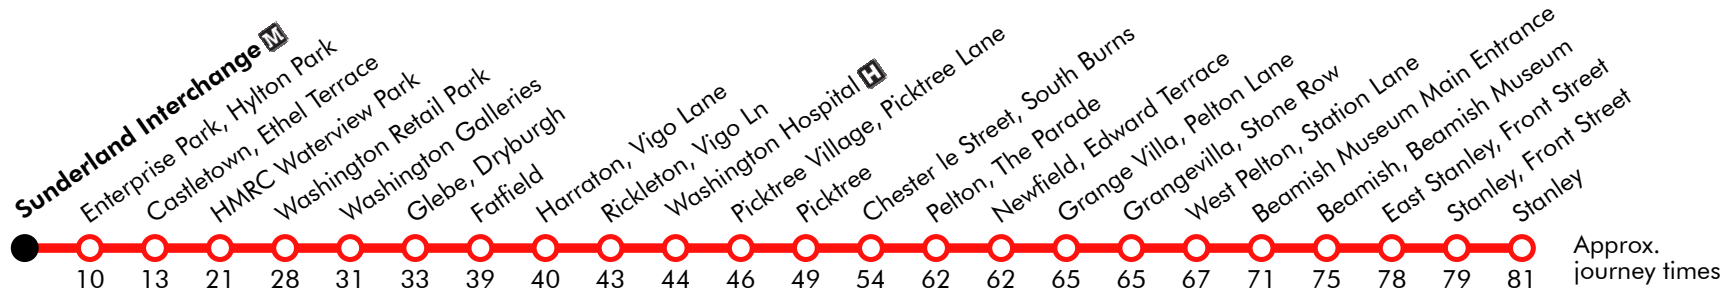

Effective from: 19/05/2019

Monday to Friday

Notes:

				a	a	a	a	a	a	a	a	a	a	a	a	a	a	a	a	a	a	a	
Sunderland Interchange	0639	0707	0733	0803	0833	0919	0949	1019	1049	1119	1149	1219	1249	1319	1349	1419							
Enterprise Park, Hylton Park	0647	0715	0744	0814	0844	0929	0959	1029	1059	1129	1159	1229	1259	1329	1359	1429							
Castletown, Ethel Terrace	0650	0718	0747	0817	0847	0932	1002	1032	1102	1132	1202	1232	1302	1332	1402	1432							
HMRC Waterview Park	0656	0726	0756	0826	0856	0935	1011	1041	1111	1141	1211	1241	1311	1341	1411	1441							
Washington Retail Park	0703	0733	0803	0833	0903	0942	1018	1048	1118	1148	1218	1248	1318	1348	1418	1448							
Washington Galleries	arr 0704	0734	0804	0834	0904	0943	1019	1049	1119	1149	1219	1249	1319	1349	1419	1449							
Washington Galleries	dep 0705	0736	0806	0836	0906	0945	1021	1051	1121	1151	1221	1251	1321	1351	1421	1451							
Glebe, Dryburgh	0706	0737	0807	0837	0907	0946	1022	1052	1122	1152	1222	1252	1322	1352	1422	1452							
Fatfield, Bone Mill Lane	0712	0743	0814	0844	0913	0952	1028	1058	1128	1158	1228	1258	1328	1358	1428	1459							
Harraton, Vigo Lane	0714	0745	0816	0846	0915	0954	1030	1100	1130	1200	1230	1300	1330	1400	1430	1501							
Rickleton, Vigo Ln-Winster	0716	0747	0818	0848	0917	0956	1032	1102	1132	1202	1232	1302	1332	1402	1432	1503							
Washington Hospital	0718	0749	0820	0850	0918	0957	1033	1103	1133	1203	1233	1303	1333	1403	1433	1505							
Picktree Village, Picktree Lane	0720	0751	0822	0852	0920	0959	1035	1105	1135	1205	1235	1305	1335	1405	1435	1507							
Picktree Lane Bus Depot	0723	0754	0825	0855	0923	1002	1038	1108	1138	1208	1238	1308	1338	1408	1438	1510							
Chester le Street, South Burns	arr 0725	0756	0827	0857	0925	1004	1040	1110	1140	1210	1240	1310	1340	1410	1440	1512							
Chester le Street, South Burns	dep 0730	0800	0833	0903	0933	1008	1043	1113	1143	1213	1243	1313	1343	1413	1443	1516							
Pelton, The Parade	0737	0807	0840	0910	0940	1015	1050	1120	1150	1220	1250	1320	1350	1420	1450	1523							
Newfield, Edward Terrace	0737	0807	0841	0911	0941	1016	1051	1121	1151	1221	1251	1321	1351	1421	1451	1524							
Grange Villa, Pelton Lane	0739	0809	0843	0913	0943	1018	1053	1123	1153	1223	1253	1323	1353	1423	1453	1526							
Grangevilla, Stone Row	0740	0810	0844	0914	0944	1019	1054	1124	1154	1224	1254	1324	1354	1424	1454	1527							
West Pelton, Station Lane	0742	0812	0846	0916	0946	1021	1056	1126	1156	1226	1256	1326	1356	1426	1456	1529							
Beamish Museum Main Entrance				0920	0950	1025	1100	1130	1200	1230	1300	1330	1400	1430	1500	1533							
Beamish, Beamish Museum	0745	0815	0849	0923	0953	1028	1103	1133	1203	1233	1303	1333	1403	1433	1503	1536							
East Stanley, Front Street	0750	0820	0854	0926	0956	1031	1106	1136	1206	1236	1306	1336	1406	1436	1506	1539							
Stanley, Front Street	0752	0822	0856	0928	0958	1033	1108	1138	1208	1238	1308	1338	1408	1438	1508	1541							
Stanley Bus Station	0755	0825	0859	0930	1000	1035	1110	1140	1210	1240	1310	1340	1410	1440	1510	1543							

a Beamish Museum Entrance is served on all days when the Museum is open