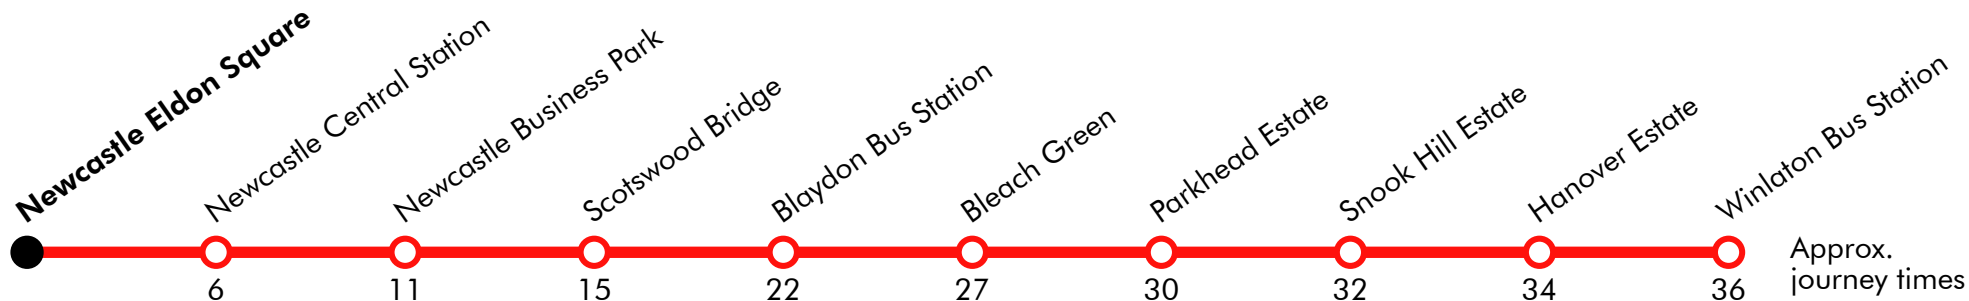

12A

Newcastle - Scotswood Road - Blaydon - Parkhead Estate - Winlaton

Go North East

Effective from: 30/10/2021

Monday to Friday

Newcastle Eldon Square	0605	0710	0745	0815	0850	0925	0955		25	55		1325	1355	1425	1455	1525	1600	1640
Newcastle Central Station	0610	0716	0751	0821	0856	0931	1001		31	01		1331	1401	1431	1501	1532	1607	1647
Newcastle Business Park	0615	0721	0757	0827	0902	0937	1007	Then	37	07		1337	1407	1437	1507	1538	1613	1653
Scotswood Bridge	0619	0725	0801	0831	0906	0941	1011	at	41	11		1341	1411	1442	1512	1543	1619	1659
Blaydon Bus Station	<i>arr</i> 0624	0730	0806	0836	0911	0946	1016	these	46	16		1346	1416	1447	1518	1549	1626	1705
Blaydon Bus Station	<i>dep</i> 0625	0732	0808	0838	0912	0948	1018	mins.	48	18	until	1348	1418	1449	1520	1551	1628	1707
Bleach Green	0630	0737	0813	0843	0918	0954	1024	past	54	24		1354	1424	1455	1526	1557	1634	1713
Parkhead Estate	0633	0740	0816	0846	0921	0956	1026	the	56	26		1356	1426	1458	1528	1559	1636	1715
Snook Hill Estate	0635	0742	0818	0848	0923	0958	1028	hour	58	28		1358	1428	1500	1530	1601	1638	1717
Hanover Estate	0637	0744	0820	0850	0925	1000	1030		00	30		1400	1430	1502	1532	1603	1640	1719
Winlaton Bus Station	0640	0747	0823	0853	0928	1003	1033		03	33		1403	1433	1505	1535	1606	1643	1722