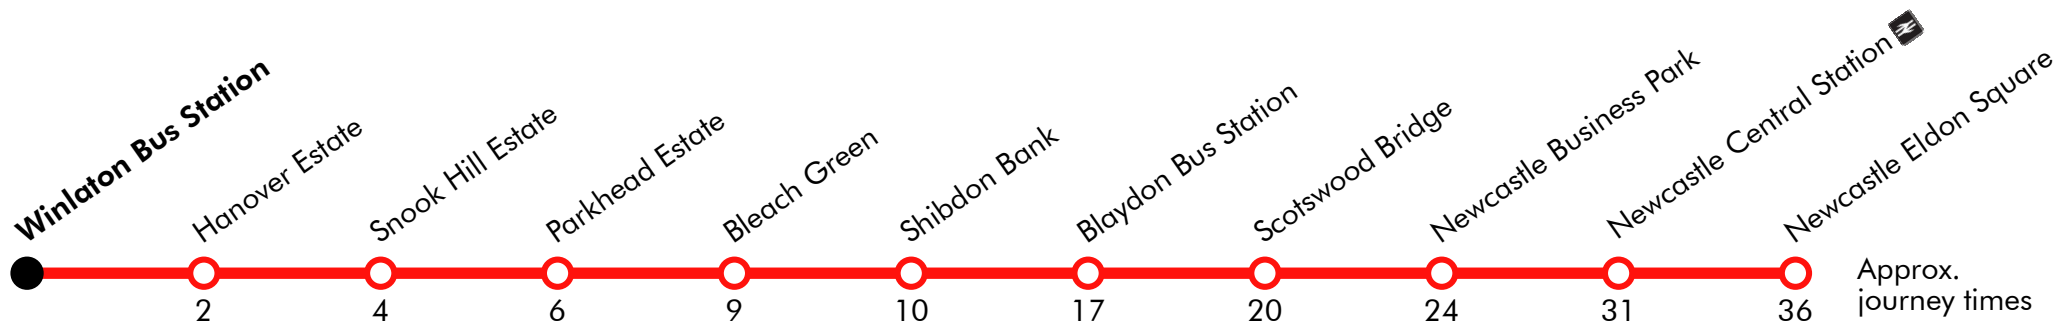

12A

Winlaton - Parkhead Estate - Blaydon - Scotswood Road - Newcastle

Effective from: 30/10/2021

Go North East

Monday to Friday

Winlaton Bus Station	0634	0659	0726	0755	0837	0910	0940	1012	1042		12 42		1412	1442	1514	1547	1623
Hanover Estate	0636	0701	0728	0758	0840	0913	0943	1015	1045		15 45		1415	1445	1517	1550	1626
Snook Hill Estate	0638	0703	0730	0800	0842	0915	0945	1017	1047		17 47		1417	1447	1519	1552	1628
Parkhead Estate	0640	0705	0732	0802	0844	0917	0947	1019	1049	Then at these mins. past the hour	19 49	until	1419	1449	1521	1554	1630
Bleach Green	0643	0708	0735	0806	0847	0920	0951	1022	1052		22 52		1422	1452	1524	1557	1633
Shibdon Bank	0645	0710	0737	0808	0850	0921	0953	1023	1053		23 53		1423	1453	1525	1558	1634
Blaydon Bus Station <i>arr</i>	0650	0715	0744	0815	0855	0926	0958	1028	1058		28 58		1428	1458	1530	1603	1639
Blaydon Bus Station <i>dep</i>	0651	0717	0746	0817	0857	0928	1000	1030	1100		30 00		1430	1500	1532	1604	1641
Scotswood Bridge	0654	0720	0750	0821	0900	0931	1003	1033	1103	33 03	1433	1503	1535	1607	1644		
Newcastle Business Park	0659	0725	0757	0828	0904	0935	1007	1037	1107	37 07	1437	1507	1539	1611	1649		
Newcastle Central Station	0705	0734	0806	0837	0911	0942	1014	1044	1114	44 14	1444	1514	1546	1619	1657		
Newcastle Eldon Square	0710	0740	0812	0842	0916	0947	1019	1049	1119	49 19	1449	1519	1551	1625	1703