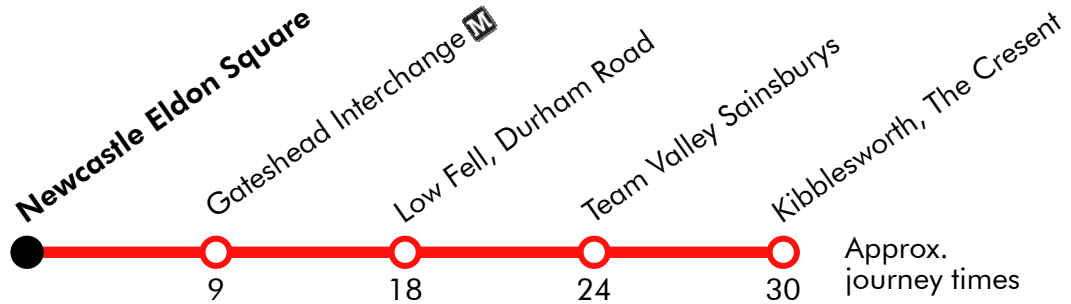

28B

Newcastle - Chester-Le-Street

Effective from: 19/05/2019

Go North East

Monday to Friday

Newcastle Eldon Square	1930	2050	2155	2300
Gateshead Interchange	1939	2059	2204	2309
Low Fell, Durham Road	1947	2107	2212	2317
Team Valley Sainsburys	1953	2113	2218	2323
Kibblesworth, The Crescent	1959	2119	2224	2329
Birtley, Durham Rd-Orchard St	2006	2126	2231	2336
Ouston, Ouston Lane	....	2130	2235	2340
Perkinsville, Ouston Lane	....	2134	2239	2344
Pelton, The Parade	....	2137	2242	2347
Chester le Street South Burns	....	2149	2254	2359