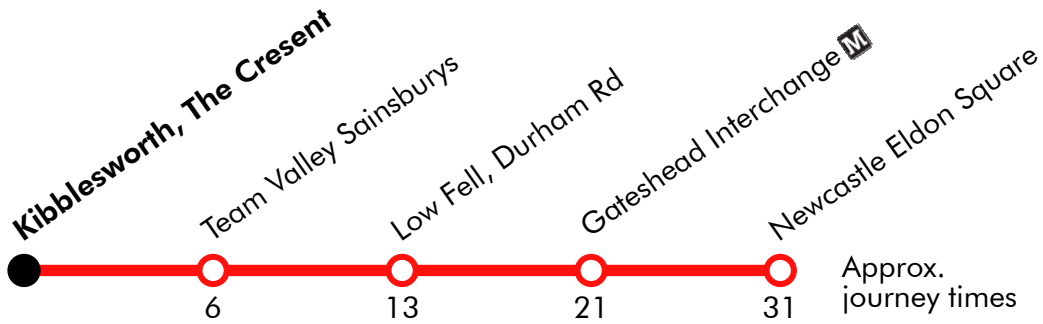

28B

Chester-Le-Street - Birtley - Newcastle

Effective from: 19/05/2019

Go North East

Monday to Friday

Chester le Street South Burns	....	2050	2155	2300
Pelton, The Parade	....	2102	2207	2312
Ouston, Ouston Lane	....	2109	2214	2319
Birtley, Durham Rd-Station Rd	1848	2113	2218	2323
Kibblesworth, The Crescent	1856	2121	2226	....
Team Valley Sainsburys	1902	2127	2232	....
Low Fell, Durham Rd-Elder Grv	1909	2134	2239	....
Gateshead Interchange	1916	2141	2246	....
Newcastle Eldon Square	1925	2150	2255	....

Saturday

Chester le Street South Burns	....	2050	2155	2300
Pelton, The Parade	....	2101	2206	2311
Ouston, Ouston Lane	....	2109	2214	2319
Birtley, Durham Rd-Station Rd	1848	2113	2218	2323
Kibblesworth, The Crescent	1856	2121	2226	....
Team Valley Sainsburys	1902	2127	2232	....
Low Fell, Durham Rd-Elder Grv	1909	2134	2239	....
Gateshead Interchange	1916	2141	2246	....
Newcastle Eldon Square	1925	2150	2255	....