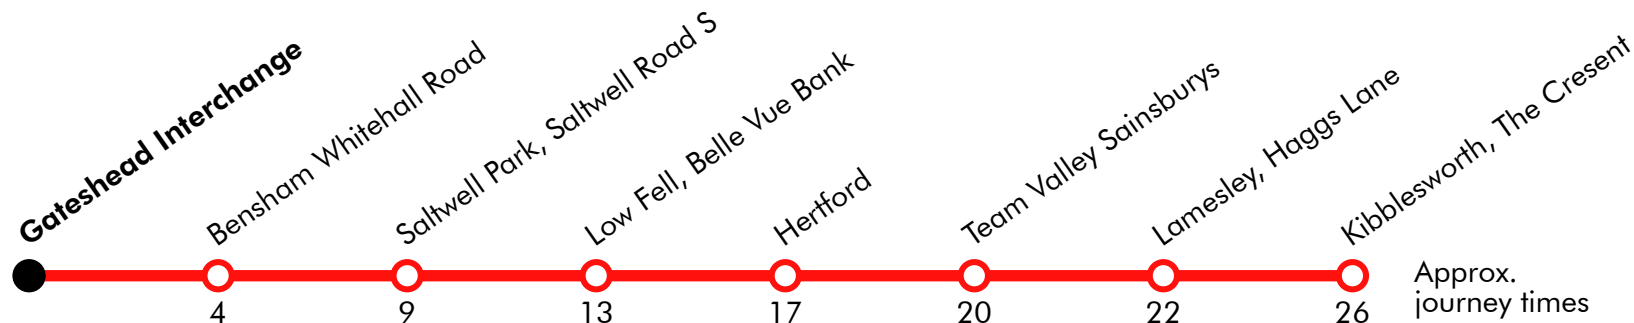

C Operated by Gateshead Central Taxis

Saturday

Kibblesworth, The Crescent	0836		36		1436	1536	1636
Lamesley, Haggs Lane	0839	Then at these mins. past the hour	39	until	1439	1539	1639
Team Valley Sainsburys	0842		42		1442	1542	1642
Hertford-Dartmouth Ave	0845		45		1445	1545	1645
Low Fell, Belle Vue Bank	0851		51		1451	1551	1651
Saltwell Park, Saltwell Road	0854		54		1454	1554	1654
Bensham Whitehall Road	0859		59		1459	1559	1659
Gateshead Interchange	0904		04		1504	1604	1704

Via: The Crescent, Front Street, Haggs Lane, Lamesley Road, Chowdene Bank, Hertford, Durham Road, Belle Vue Bank, Saltwell Road South, Saltwell Road, Whitehall Road, Prince Consort Road, West Street

29

Gateshead Interchange - Kibblesworth

Effective from: 05/09/2020

Go North East

Monday to Friday

Gateshead Interchange	0800	0904	1008	1108	1208	1308	1408	1510	1614	1719
Bensham Whitehall Road	0804	0908	1012	1112	1212	1312	1412	1514	1619	1724
Saltwell Park, Saltwell Road S	0809	0913	1017	1117	1217	1317	1417	1519	1624	1729
Low Fell, Belle Vue Bank	0813	0917	1021	1121	1221	1321	1421	1523	1628	1733
Hertford-Dartmouth Ave	0817	0921	1025	1125	1225	1325	1425	1528	1633	1738
Team Valley Sainsburys	0820	0924	1028	1128	1228	1328	1428	1531	1636	1741
Lamesley, Haggs Lane	0822	0926	1030	1130	1230	1330	1430	1533	1638	1743
Kibblesworth, The Crescent	0826	0930	1034	1134	1234	1334	1434	1538	1643	1748

Saturday

Gateshead Interchange	0908	08		1508	1608	1708
Bensham Whitehall Road	0912	Then at these mins. past the hour	12	1512	1612	1712
Saltwell Park, Saltwell Road S	0917		17	1517	1617	1717
Low Fell, Belle Vue Bank	0921		21	1521	1621	1721
Hertford-Dartmouth Ave	0925	until	25	1525	1625	1725
Team Valley Sainsburys	0928		28	1528	1628	1728
Lamesley, Haggs Lane	0930		30	1530	1630	1730
Kibblesworth, The Crescent	0934		34	1534	1634	1734