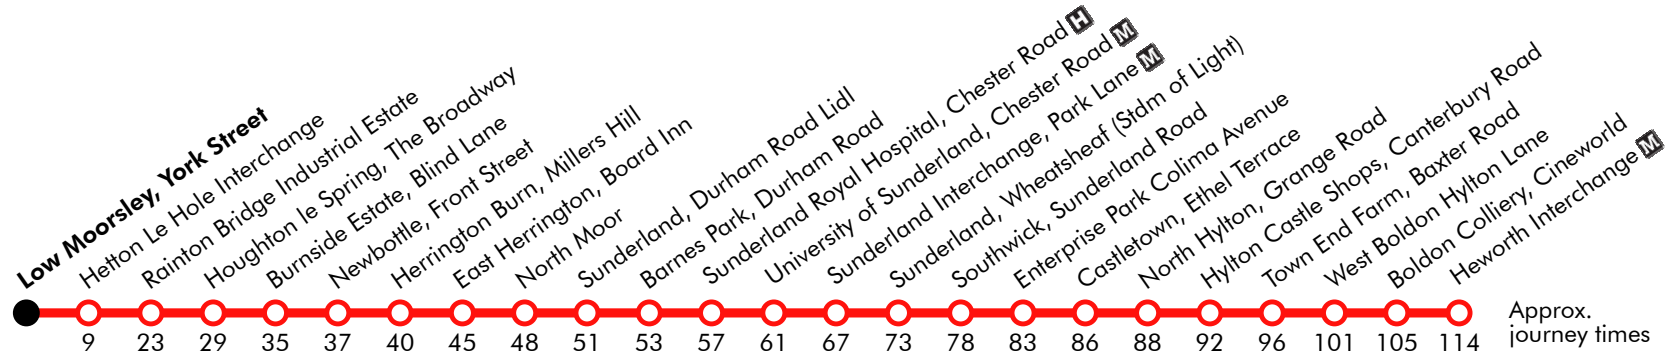

## Low Moorsley-Sunderland-Heworth

Effective from: 19/05/2019

Go North East: Black Cats

# This journey commences from South Hetton as service 55. Through fares are available.

+ This journey continues from Sunderland Interchange to South Shields as service 20

**35A****Low Moorsley-Sunderland-Heworth**

# This journey commences from South Hetton as service 55. Through fares are available.

a Commences from Easington Lane four minutes before Hetton Le Hole Interchange

**35A****Low Moorsley-Sunderland-Heworth**