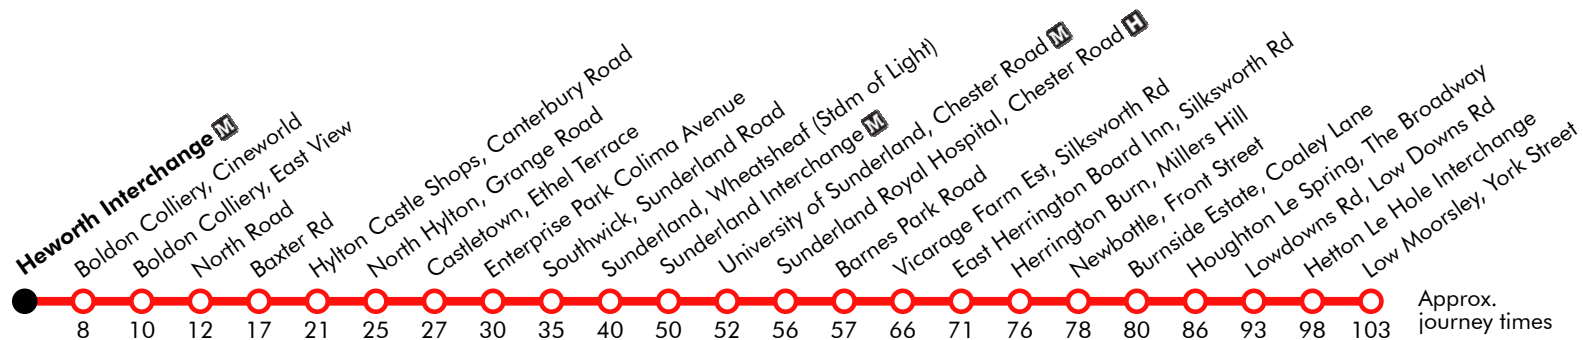

# This journey commences from South Hetton as service 55. Through fares are available.

Via: Front Street, Moorsley Road, Nidderdale Avenue, Mardale Street, Bedale Street, The Crescent, Park View, Caroline Street, Regent Street, Houghton Road, Hetton Road, The Broadway, Newbottle Street, Brinkburn Crescent, Blind Lane, Coaley Lane, Front Street, Philadelphia Lane, Millers Hill, Southburn Terrace, St Aidans Terrace, Herrington Road, Silksworth Road, Silksworth Terrace, Blind Lane, Miller Terrace, Warwick Terrace, Durham Terrace, Silksworth Lane, Queen Alexandra Road, Barnes Park Road, Ormonde Street, Chester Road, Park Lane, Vine Place, Fawcett Street, Wheatsheaf, Southwick Road, Sunderland Road, North Hylton Road, North Hylton Road, Castletown Lane, Castletown Way, Colima Avenue, Chaffinch Road, East View, Chaffinch Road, Ethel Terrace, Grange Road, Hylton Castle Road, Craigavon Road, Cranleigh Road, Canterbury Road, Washington Road, Blackwood Road, Bexhill Road, Baxter Road, Brunswick Road, Hylton Lane, North Road, Hubert Street, Abingdon Way, Newcastle Road, Felling Bypass, A6115, Felling Bypass, Sunderland Road

# Heworth - Sunderland - Low Moorsley

Effective from: 19/05/2019

Go North East: Black Cats