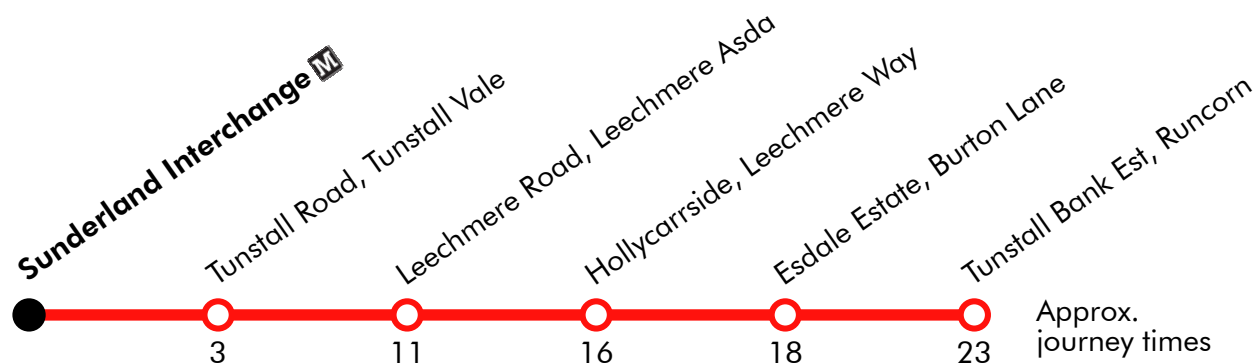

38

Sunderland - Tunstall Bank Estate

Effective from: 19/05/2019

Go North East

Monday to Friday

Sunderland Interchange	0817	0919	Then at these mins. past the hour	19	until	1719	1819	1914
Tunstall Road, Tunstall Vale	0820	0922		22		1722	1821	1916
Leechmere Road, Leechmere Asda	0829	0931		31		1731	1829	1924
Hollycarrside, Leechmere Way	0833	0935		35		1735	1833	1928
Esdale Estate, Burton Lane	0836	0938		38		1738	1835	1930
Tunstall Bank Est, Runcorn	0841	0943		43		1743	1840	1935

Saturday

Sunderland Interchange	0724	0824	0919	Then at these mins. past the hour	19	until	1719	1819	1914
Tunstall Road, Tunstall Vale	0726	0826	0922		22		1722	1821	1916
Leechmere Road, Leechmere Asda	0734	0834	0931		31		1731	1829	1924
Hollycarrside, Leechmere Way	0738	0838	0935		35		1735	1833	1928
Esdale Estate, Burton Lane	0741	0841	0938		38		1738	1835	1930
Tunstall Bank Est, Runcorn	0746	0846	0943		43		1743	1840	1935

Via: Park Lane, Stockton Road, Belvedere Road, Tunstall Road, Leechmere Road, Hollycarrside Road, Hewitt Avenue, Ralph Avenue, Leechmere Way, Black Road, Nelson Street, Burdon Lane, Bevan Avenue, Ryhope Street, Tunstall Bank, Runcorn