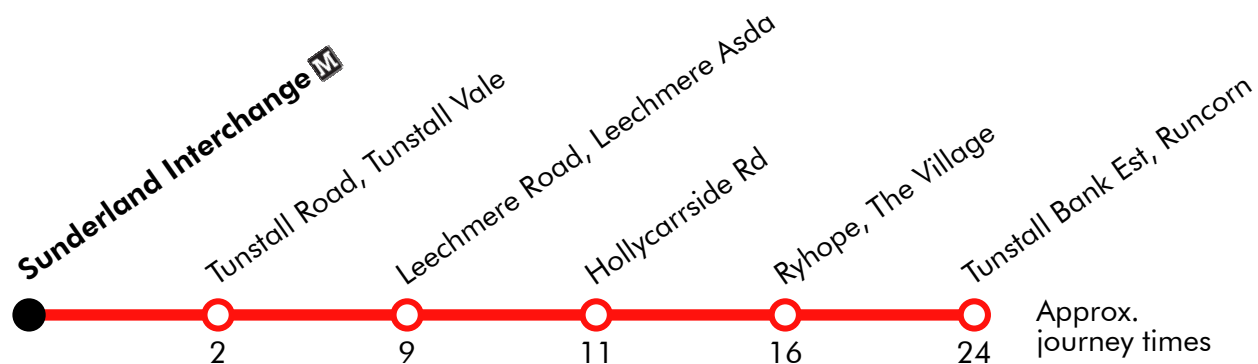

38C

Sunderland - Tunstall Bank Estate

Effective from: 19/05/2019

Go North East

Monday to Friday

Sunderland Interchange	2010	2110	2210	2310
Tunstall Road, Tunstall Vale	2012	2112	2212	2312
Leechmere Road, Leechmere Asda	2019	2119	2219	2319
Hollycarrside Rd-Orkney Dr	2021	2121	2221	2321
Ryhope, The Village	2026	2126	2226	2326
Tunstall Bank Est, Runcorn	2034	2134	2234	2334

Via: Park Lane, Stockton Road, Belvedere Road, Tunstall Road, Leechmere Road, Hollycarrside Road, Hewitt Avenue, Ralph Avenue, Leechmere Way, Toll Bar Road, Ryhope Road, The Village, Ryhope Street South, Burdon Lane, Bevan Avenue, Ryhope Street, Tunstall Bank, Runcorn

38C

Tunstall Bank Estate - Sunderland

Effective from: 19/05/2019

Go North East

Sunday

Tunstall Bank Est, Runcorn	1035	Then at these mins. past the hour	35	until	2035	2135	2235
Ryhope, The Village	1042		42		2042	2142	2242
Hollycarrside, Leechmere View	1045		45		2045	2145	2245
Leechmere Road, Leechmere Asda	1049		49		2049	2149	2249
Tunstall, Valebrooke Gdns	1056	56	2056	2156	2256		
Sunderland, Burdon Road	1059	59	2059	2159	2259		
Sunderland Interchange	1102	02	2102	2202	2302		

Via: Runcorn, Ryhope Street, Bevan Avenue, Burdon Lane, Ryhope Street South, The Village, Ryhope Road, Toll Bar Road, Leechmere Way, Ralph Avenue, Hollycarrside Road, Leechmere Road, Tunstall Road, Belvedere Road, Burdon Road, Durham Road, Holmeside, Park Lane