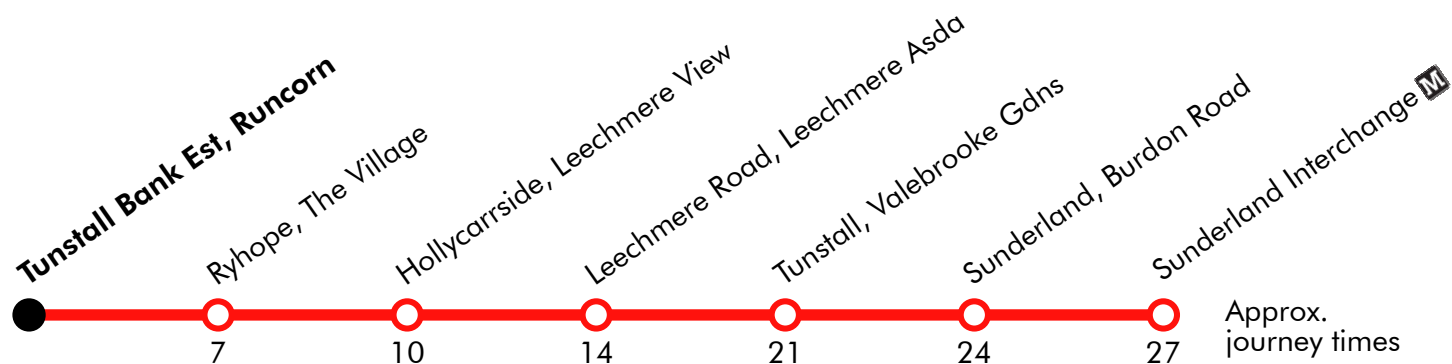

38C

Tunstall Bank Estate - Sunderland

Effective from: 19/05/2019

Go North East

Monday to Friday

Tunstall Bank Est, Runcorn	2035	2135	2235
Ryhope, The Village	2042	2142	2242
Hollycarrside, Leechmere View	2045	2145	2245
Leechmere Road, Leechmere Asda	2049	2149	2249
Tunstall, Valebrooke Gdns	2056	2156	2256
Sunderland, Burdon Road	2059	2159	2259
Sunderland Interchange	2102	2202	2302

Saturday

Tunstall Bank Est, Runcorn	2035	2135	2235
Ryhope, The Village	2042	2142	2242
Hollycarrside, Leechmere View	2045	2145	2245
Leechmere Road, Leechmere Asda	2049	2149	2249
Tunstall, Valebrooke Gdns	2056	2156	2256
Sunderland, Burdon Road	2059	2159	2259
Sunderland Interchange	2102	2202	2302