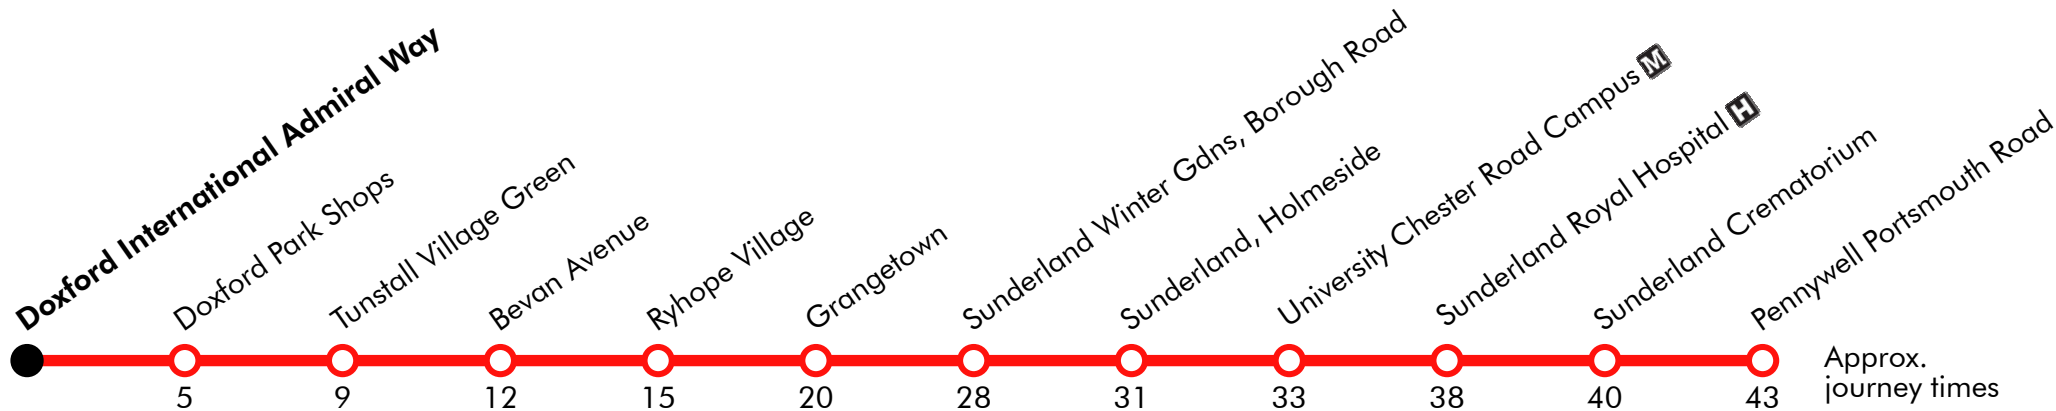

39A

Doxford International - Sunderland - Pennywell

Go North East

Effective from: 30/10/2021

Monday to Friday

Doxford International Admiral Way		0704	0732	0806	0838	0912	0947	1017	1047		17	47		1417	1448	1521	1553
Doxford Park Shops		0709	0737	0811	0843	0917	0952	1022	1052		22	52		1422	1453	1526	1558
Tunstall Village Green		0713	0742	0816	0847	0921	0956	1026	1056		26	56		1426	1457	1530	1602
Bevan Avenue		0717	0746	0820	0851	0925	1000	1030	1100		30	00		1430	1501	1534	1606
Ryhope Village		0720	0749	0823	0854	0928	1003	1033	1103		33	03		1433	1504	1538	1609
Grangetown		0724	0754	0828	0859	0933	1008	1038	1108	Then	38	08		1438	1509	1543	1614
Sunderland Winter Gdns, Borough Road	arr	0731	0801	0835	0906	0940	1015	1045	1115	at	45	15		1445	1516	1550	1621
Sunderland Winter Gdns, Borough Road	dep	0731	0802	0836	0907	0942	1016	1046	1116	these	46	16	until	1446	1517	1551	1622
Sunderland, Holmeside	arr	0733	0804	0838	0909	0944	1018	1048	1118	mins.	48	18		1448	1519	1553	1624
Sunderland, Holmeside	dep	0733	0804	0838	0910	0945	1019	1049	1119	past	49	19		1449	1520	1554	1625
Sunderland Interchange	arr									the							
Sunderland Interchange	dep									hour							
University Chester Road Campus		0736	0807	0841	0913	0948	1022	1052	1122		52	22		1452	1523	1557	1628
Sunderland Royal Hospital		0740	0811	0845	0917	0952	1026	1056	1126		56	26		1456	1528	1602	1633
Sunderland Crematorium		0743	0814	0848	0920	0955	1029	1059	1129		59	29		1459	1532	1606	1637
Pennywell Portsmouth Road		0746	0817	0851	0923	0958	1032	1102	1132		02	32		1502	1538	1610	1642