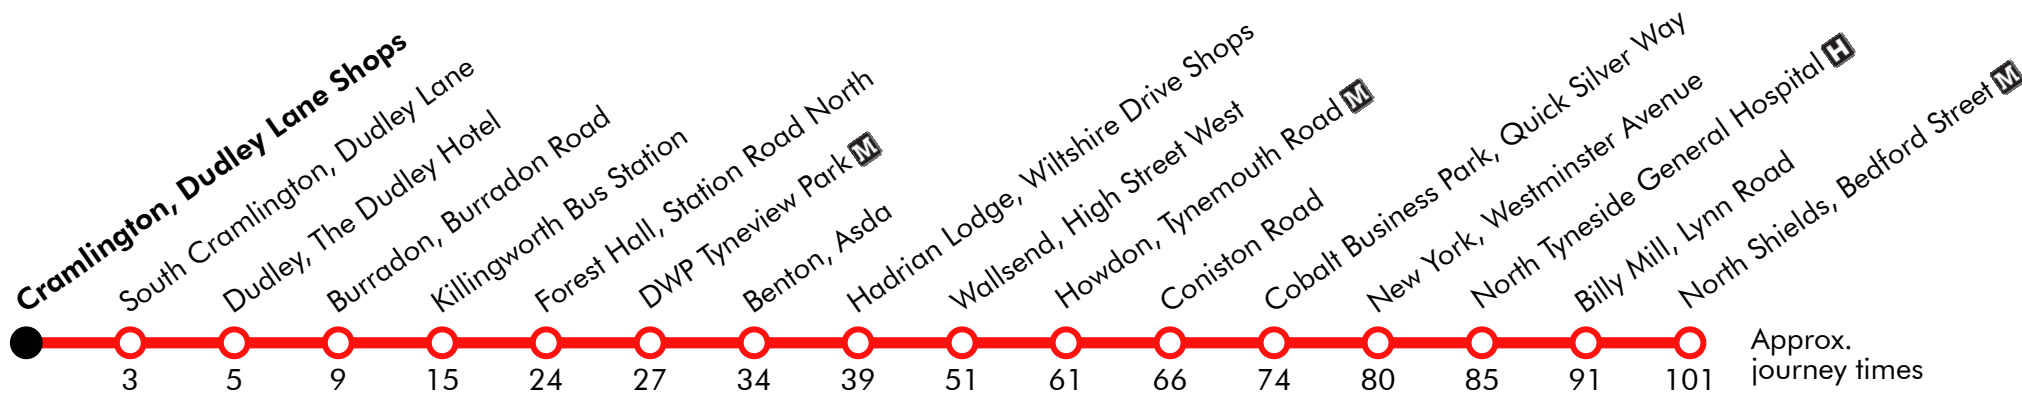

Effective from: 19/05/2019

Monday to Friday

Notes:

+

Cramlington, Dudley Lane Shops	....	0608	0702	0804	0920	1025	1125	1225	1325	1425	1529	1641	1748	1858	1929
South Cramlington, Dudley Lane	0546	0611	0705	0808	0923	1028	1128	1228	1328	1428	1532	1644	1751	1901	1932
Dudley, The Dudley Hotel	0549	0613	0707	0811	0926	1031	1131	1231	1331	1431	1535	1647	1754	1904	1934
Burradon, Burradon Road	0553	0617	0711	0816	0930	1035	1135	1235	1335	1435	1539	1651	1757	1907	1937
Killingworth Bus Station	0558	0622	0717	0822	0937	1041	1141	1241	1341	1441	1545	1657	1803	1913	1943
Forest Hall, Station Road North	0604	0628	0724	0831	0945	1049	1149	1249	1349	1449	1554	1706	1810	1919	1949
DWP Tyneview Park	0607	0631	0727	0835	0949	1052	1152	1252	1352	1452	1558	1710	1813	1921	1951
Benton, Asda	0613	0637	0733	0843	0956	1059	1159	1259	1359	1459	1607	1719	1820	1927	1957
Hadrian Lodge, Wiltshire Drive Shops	0617	0641	0737	0848	1001	1104	1204	1304	1404	1504	1612	1724	1824	1931	2001
Wallsend, High Street West	0627	0651	0750	0901	1014	1117	1217	1317	1417	1517	1625	1736	1835	1940	2010
Wallsend Interchange	0628													1941	2011
Howdon, Tynemouth Road	....	0700	0759	0910	1023	1126	1226	1326	1426	1526	1633	1745	1844	....	....
Coniston Road-Sandown Grnds	....	0704	0804	0915	1028	1131	1231	1331	1431	1531	1637	1750	1848	....	....
Cobalt Business Park, Quick Silver Way	....	0712	0814	0923	1036	1139	1239	1339	1439	1539	1646	1758	1854	....	....
New York, Westminster Avenue	....	0719	0824	0931	1043	1146	1246	1346	1446	1546	1655	1806	1900	....	....
North Tyneside General Hospital	....	0722	0828	0935	1047	1150	1250	1350	1450	1550	1659	1810	1903	....	....
Billy Mill, Lynn Road	....	0727	0835	0942	1053	1156	1256	1356	1456	1556	1706	1815	1907	....	....
North Shields, Bedford Street	....	0738	0848	0953	1104	1207	1307	1407	1507	1607	1720	1825	1915	....	....

+ This journey commences from Dudley Lane/A19 junction at 05:46