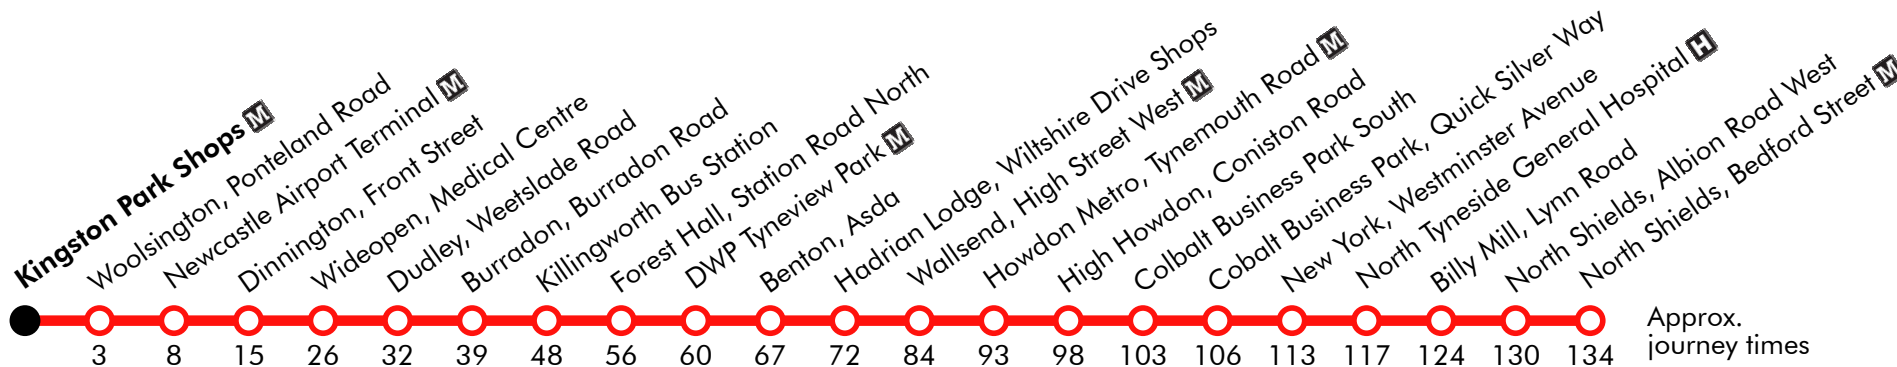

42A

Kingston Park - Dinnington - Dudley - Killingworth - Benton - Wallsend - Cobalt - North Shields GNE: indiGo

Effective from: 06/01/2019

Monday to Friday

Kingston Park Shops	....	0659	0813	0924		24		1324	1424	1526	1637	1747	1846	1930	2023	2123	2223
Woolsington, Ponteland Road	....	0702	0817	0928		28		1328	1428	1530	1641	1751	1849	1933	2026	2126	2226
Newcastle Airport Terminal	....	0707	0822	0933		33		1333	1433	1535	1646	1756	1854	1938	2031	2131	2231
Dinnington, Front Street	....	0714	0829	0940		40		1340	1440	1542	1653	1803	1901	1945	2038	2138	2238
Wideopen, Medical Centre	0625	0724	0840	0950		50		1350	1450	1553	1704	1814	1909	1953	2046	2146	2246
Dudley, Weetslade Road	0630	0731	0847	0956		56		1356	1456	1600	1711	1820	1915	1959	2052	2152	2252
Burradon, Burradon Road	0637	0739	0855	1003		03		1403	1503	1608	1719	1828	1921	2005	2058	2158	2258
Killingworth Bus Station	0643	0745	0905	1011		11		1411	1511	1618	1729	1838	1929	2013	2106	2206	2306
Forest Hall, Station Road North	0649	0754	0913	1019	Then	19		1419	1519	1627	1737	1845	1934	2019	2112	2212	2311
DWP Tyneview Park	0652	0758	0917	1022	at	22		1422	1522	1631	1741	1848	1936	2021	2114	2214	2313
Benton, Asda	0658	0806	0924	1029	these	29		1429	1529	1640	1749	1855	1941	2027	2120	2220	2318
Hadrian Lodge, Wiltshire Drive Shops	0702	0811	0929	1034	mins.	34	until	1434	1534	1645	1753	1859	....	2031	2124	2224	....
Wallsend, High Street West	0713	0824	0942	1047	past	47		1447	1547	1657	1805	1910	....	2040	2133	2233	....
Wallsend Interchange	|	|	|	|	the	|		|	|	|	|	|	....	2041	2134	2234	....
Howdon Metro, Tynemouth Road	0722	0833	0951	1056	hour	56		1456	1558	1706	1814	1918	....	....	....	....	....
High Howdon, Coniston Road	0727	0838	0956	1101		01		1501	1603	1711	1819	1923	....	....	....	....	....
Cobalt Business Park South	0732	0844	1001	1106		06		1506	1609	1717	1824	1927	....	....	....	....	....
Cobalt Business Park, Quick Silver Way	0736	0848	1004	1109		09		1509	1614	1722	1827	1929	....	....	....	....	....
New York, Westminster Avenue	0745	0858	1011	1116		16		1516	1621	1732	1834	1935	....	....	....	....	....
North Tyneside General Hospital	0749	0902	1015	1120		20		1520	1629	1736	1837	1938	....	....	....	....	....
Billy Mill, Lynn Road	0755	0909	1021	1126		26		1526	1636	1743	1842	1942	....	....	....	....	....
North Shields, Albion Road West	0803	0917	1028	1133		33		1533	1642	1751	1848	1947	....	....	....	....	....
North Shields, Bedford Street	0807	0921	1032	1137		37		1537	1647	1756	1852	1950	....	....	....	....	....