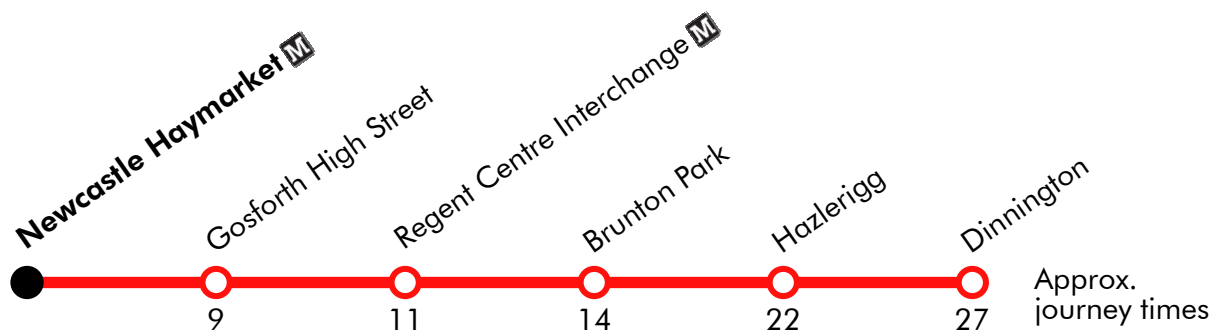

Via: Front Street, Main Road, Brunton Lane, Coach Lane, Great North Road, Gosforth High Street, Great North Road, Barras Bridge, Percy Street

44

Newcastle - Dinnington

Effective from: 26/09/2021

Arriva

Monday to Friday