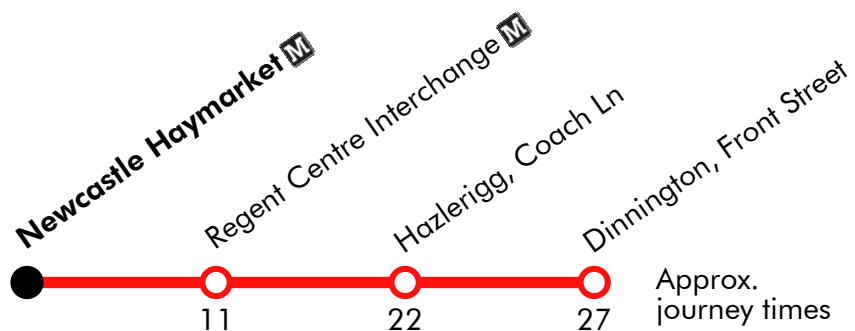

44

Newcastle - Regent Centre - Dinnington

Arriva

Effective from: 19/05/2019

Monday to Friday

Newcastle Haymarket	0649	0726	0801	0836	0906	0936	Then at these mins. past the hour	06 36	until	1506	1536	1606	1641	1711	1746	1819	1919	
Regent Centre Interchange	0659	0738	0813	0848	0918	0948				18 48	1518	1548	1620	1655	1725	1758	1829	1929
Hazlerigg, Coach Ln-Lola St	0710	0750	0825	0900	0930	1000				30 00	1530	1600	1635	1710	1740	1810	1840	1940
Dinnington, Front Street	0715	0755	0830	0905	0935	1005				35 05	1535	1605	1640	1715	1745	1815	1845	1945

Monday to Friday (continued)

Newcastle Haymarket	2019	2119	2219	2334
Regent Centre Interchange	2029	2129	2229	2344
Hazlerigg, Coach Ln-Lola St	2040	2140	2240	2355
Dinnington, Front Street	2045	2145	2245	0000

Saturday

Newcastle Haymarket	0649	0749	0836	0906	0936	Then at these mins. past the hour	06 36	until	1706	1736	1819	1919	2019	2119	2219	2334	
Regent Centre Interchange	0659	0759	0848	0918	0948				18 48	1718	1748	1829	1929	2029	2129	2229	2344
Hazlerigg, Coach Ln-Lola St	0710	0810	0900	0930	1000				30 00	1730	1800	1840	1940	2040	2140	2240	2355
Dinnington, Front Street	0715	0815	0905	0935	1005				35 05	1735	1805	1845	1945	2045	2145	2245	0000