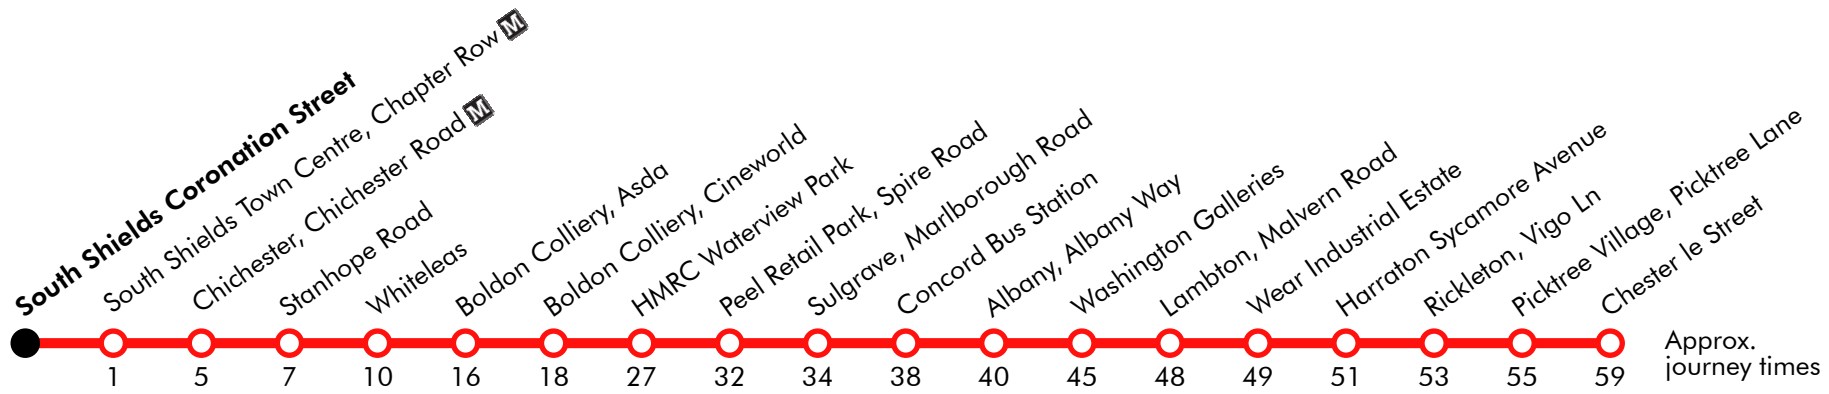

50A

South Shields-Washington-Chester-Le-Street/Durham

Effective from: 19/05/2019

Go North East: Whey Aye Five O

Monday to Friday

South Shields Coronation Street	1834	1939	2039	2144	2244
South Shields Town Centre, Chapter Row	1835	1940	2040	2145	2245
Chichester, Chichester Road	1839	1944	2044	2149	2249
Stanhope Rd-Alnwick Rd	1841	1946	2046	2151	2251
Whiteleas, Whiteleas Way	1844	1949	2049	2154	2254
Boldon Colliery, Asda	1850	1955	2055	2200	2300
Boldon Colliery, Cineworld	1852	1957	2057	2202	2302
HMRC Waterview Park	1902	2007	2107	2212	2312
Peel Retail Park, Spire Road	1906	2011	2111	2216	2316
Sulgrave, Marlborough Road	1908	2013	2113	2218	2318
Concord Bus Station	<i>arr</i> 1911	2016	2116	2221	2321
Concord Bus Station	<i>dep</i> 1912	2017	2117	2222	2322
Albany, Albany Way	1914	2019	2119	2224	2324
Washington Galleries	<i>arr</i> 1918	2023	2123	2228	2328
Washington Galleries	<i>dep</i> 1919	2024	2124	2229	2329
Lambton, Malvern Road	1922	2027	2127	2232	2332
Wear Industrial Estate	1923	2028	2128	2233	2333
Harraton Sycamore Avenue	1925	2030	2130	2235	2335
Rickleton, Vigo Ln-Winster	1927	2032	2132	2237	2337
Picktree Village, Picktree Lane	1929	2034	2134	2239	2339
Chester le Street, Front Street	1933	2038	2138	2243	2343