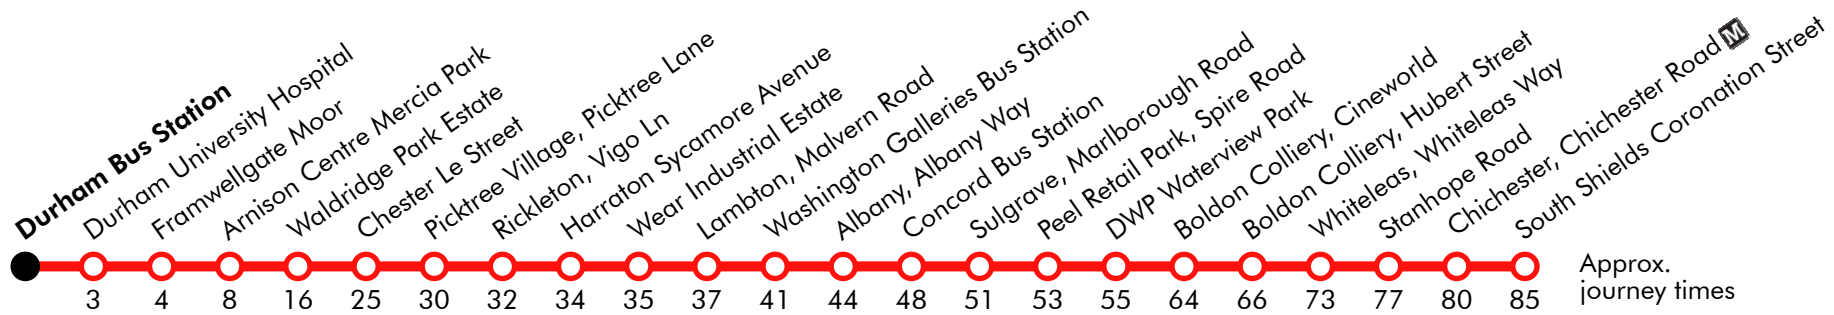

50A

Durham/Chester-Le-Street-Washington-South Shields

Effective from: 19/05/2019

Go North East: Whey Aye Five O

Monday to Friday

Durham Bus Station		1811	....	....	....
Durham University Hospital		1814	....	....	....
Framwellgate Moor		1815	....	....	....
Arnison Centre Mercia Park		1819	....	....	....
Waldrige Park Estate		1827	....	....	....
Chester Le Street, Front Street	arr	1834	....	....	....
Chester Le Street, Front Street	dep	1836	1936	2041	2141
Picktree Village, Picktree Lane		1841	1941	2046	2146
Rickleton, Vigo Ln-Winster		1843	1943	2048	2148
Harraton Sycamore Avenue		1845	1945	2050	2150
Wear Industrial Estate		1846	1946	2051	2151
Lambton, Malvern Road		1848	1948	2053	2153
Washington Galleries Bus Station	arr	1851	1951	2056	2156
Washington Galleries Bus Station	dep	1852	1952	2057	2157
Albany, Albany Way		1855	1955	2100	2200
Concord Bus Station	arr	1858	1958	2103	2203
Concord Bus Station	dep	1859	1959	2104	2204
Sulgrave, Marlborough Road		1902	2002	2107	2207
Peel Retail Park, Spire Road		1904	2004	2109	2209
DWP Waterview Park		1906	2006	2111	2211
Boldon Colliery, Cineworld		1915	2015	2120	2220
Boldon Colliery, Hubert Street		1917	2017	2122	2222
Whiteleas, Whiteleas Way		1924	2024	2129	2229
Stanhope Road-Boldon Lane		1928	2028	2133	2233
Chichester, Chichester Road		1931	2031	2136	2236
South Shields Coronation Street		1936	2036	2141	2241

Approx. journey times