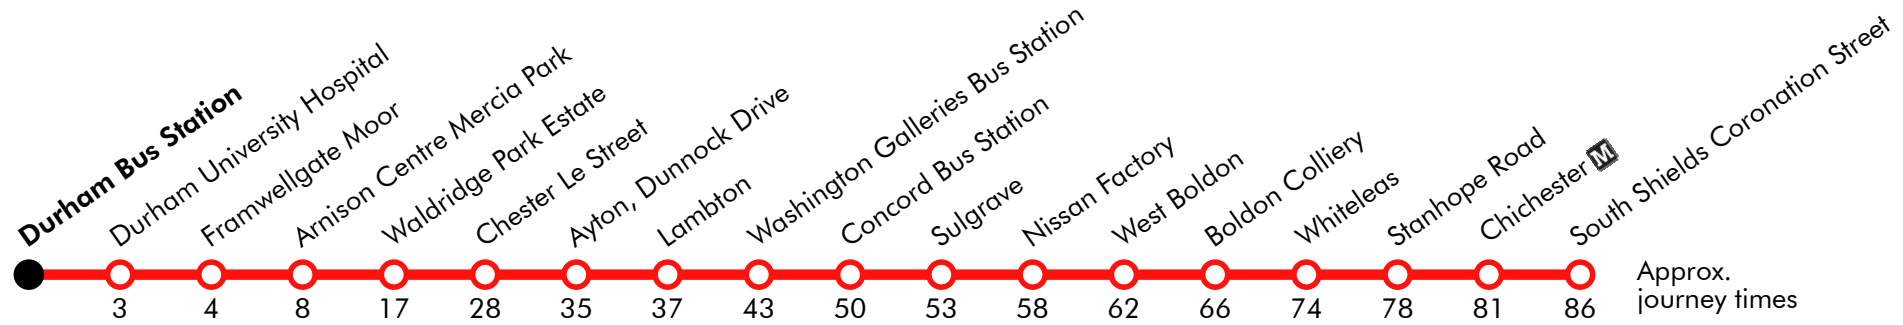

## Durham-Chester-Le-Street-Washington-South Shields

Go North East: Whey Aye Five O

Effective from: 20/05/2018

# Commence from the Avenue/Bullion Lane 13 mins before Chester le Street Coral's and runs via Whitehill Way/Wynard

**50****Durham-Chester-Le-Street-Washington-South Shields**

Go North East: Whey Aye Five O