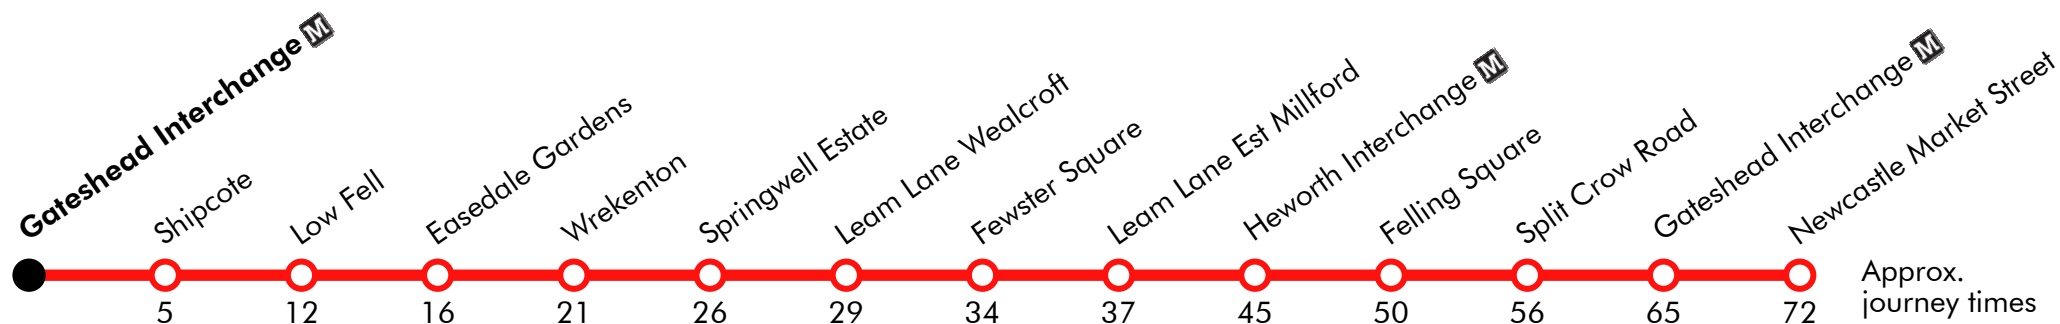

## Sunday (continued)

Newcastle Market Street	....	....	....	....	....
Gateshead Interchange <i>arr</i>	....	....	....	....	....
Gateshead Interchange <i>dep</i>	2113	2143	2213	2243	2313
Split Crow Road	2120	2150	2220	2250	2320
Queen Elizabeth Hospital					
Felling Square	2126	2156	2226	2256	2326
Heworth Interchange <i>arr</i>	2129	2159	2229	2259	2329
Heworth Interchange <i>dep</i>	2130	2200	2230	2300	2330
Fewster Square	2139	2209	2239	2309	2339
Springwell Estate	2147	2217	2247	2317	2347
Wrekenton	2150	2220	2250	2320	2350
Low Fell	2157	2227	2257	2327	2357
Shipcote	2203	2233	2303	2333	0003
Gateshead Interchange	2209	2239	2309	2339	0009

Via: Market Street, Market Street, St Nicholas Street, Wellington Street, West Street, Jackson Street, High Street, Old Durham Road, Split Crow Road, Hendon Road, Carr Hill Road, Coldwell Lane, Crowhall Lane, The Drive, Sunderland Road, High Heworth Lane, High Lanes, Grange Crescent, Leam Lane, Meresyde, Milford, Millford, Cotemedede, Wealcroft, Aycliffe Avenue, Aycliffe Crescent, Lanchester Avenue, Springwell Road, High Street, Easedale Gardens, Beacon Lough Road, Kells Lane, Dryden Road, Prince Consort Road, High Street, Jackson Street, West Street

# Gateshead - Heworth - Newcastle

Effective from: 30/10/2021

Go North East