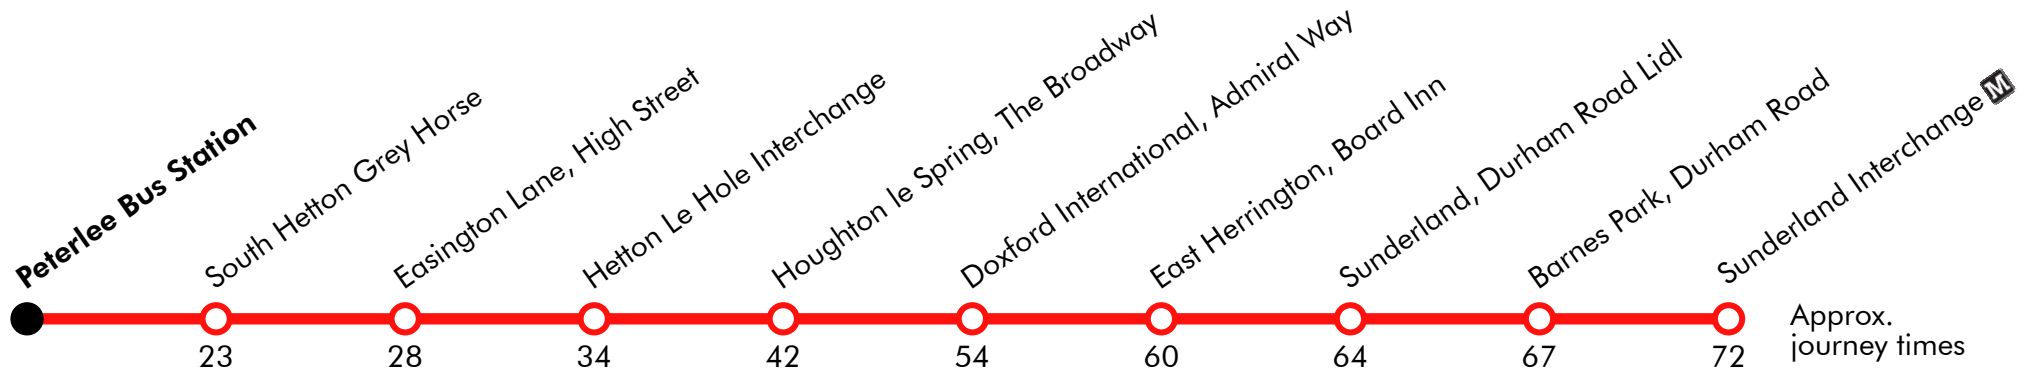

## Sunday

Notes:	#	#	#	#
<b>Houghton Le Spring, The Broadway</b>	<b>2001</b>	<b>2101</b>	<b>2201</b>	<b>2301</b>
<b>Hetton Le Hole Interchange</b>	<b>2007</b>	<b>2107</b>	<b>2207</b>	<b>2307</b>
<b>Easington Lane, Clock Tower</b>	<b>2012</b>	<b>2112</b>	<b>2212</b>	<b>2312</b>
<b>South Hetton Grey Horse</b>	<b>2016</b>	<b>2116</b>	<b>2216</b>	<b>2316</b>
<b>South Hetton, Grassmere Terrace</b>	<b>2018</b>	<b>2118</b>	<b>2218</b>	<b>2318</b>

# This journey starts from Sunderland Interchange and runs as service 35A to Houghton-le-Spring church

Via: Park Lane, Moorside Road, Silksworth Lane, Durham Terrace, Warwick Terrace, Blind Lane, Silksworth Terrace, Silksworth Road, Moorside Road, Glanville Road, Camberwell Way, Admiral Way, Emperor Way, The Broadway, Hetton Road, Houghton Road, Park View, Station Road, Four Lane Ends, Lilywhite Terrace, Pemberton Bank, High Street, South Hetton Road, A182, B1283, Hall Walks, Seaside Lane, Thorpe Road, A1086, Essington Way, Bede Way, St Cuthberts Road, Manor Way, Fulwell Road, Yoden Way, A1086, A1086 Coast Road, A1086, Coast Road, Easington Road, Holdforth Road, Winterbottom Avenue, Raby Road, York Road, Victoria Road, Marina Way

# Hartlepool-Houghton-Sunderland

Effective from: 19/05/2019

Go North East: Wear Xpress

## Monday to Friday

Peterlee Bus Station	0715
South Hetton Grey Horse	0738
Easington Lane, High Street	0743
Hetton Le Hole Interchange	0749
Houghton le Spring, The Broadway	0757
Doxford International, Admiral Way	0809
East Herrington, Board Inn	0815
Sunderland, Durham Road Lidl	0819
Barnes Park, Durham Road	0822
Sunderland Interchange	0827