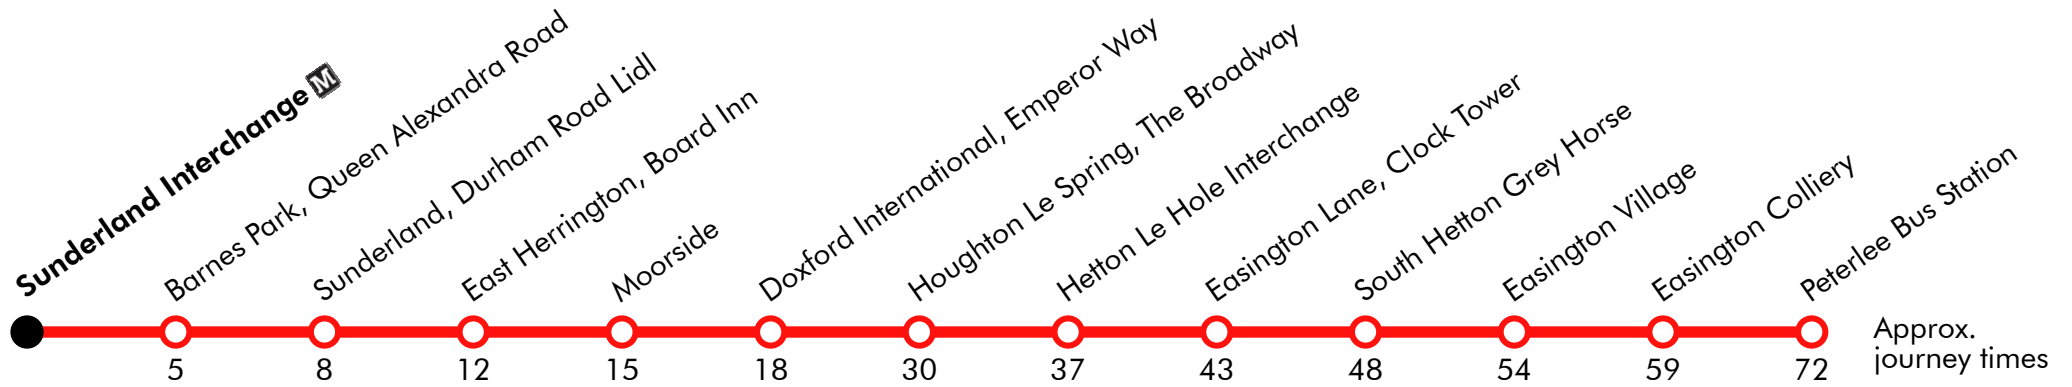

55A

Sunderland-Houghton-Peterlee

Effective from: 19/05/2019

Go North East: Wear Xpress

Monday to Friday

Sunderland Interchange	1632
Barnes Park, Queen Alexandra Road	1637
Sunderland, Durham Road Lidl	1640
East Herrington, Board Inn	1644
Moorside, Moorside Rd	1647
Doxford International, Emperor Way	1650
Houghton Le Spring, The Broadway	1702
Hetton Le Hole Interchange	1709
Easington Lane, Clock Tower	1715
South Hetton Grey Horse	1720
Easington Village	1726
Easington Colliery	1731
Peterlee Bus Station	1744

Via: Park Lane, Queen Alexandra Road, Durham Road, Silksworth Road, Moorside Road, Glanville Road, Camberwell Way, Admiral Way, Emperor Way, The Broadway, Hetton Road, Houghton Road, Park View, Station Road, Four Lane Ends, Lilywhile Terrrace, Pemberton Bank, High Street, South Hetton Road, A182, B1283, Hall Walks, Seaside Lane, Station Road, B1283 Sunderland Road, A1086 Sunderland Road, Yoden Way, Manor Way, St Cuthberts Road, Bede Way

This information is provided by Nexus on behalf of Local Authorities, and is updated as and when changes occur. Nexus can accept no liability for any errors or omissions herein