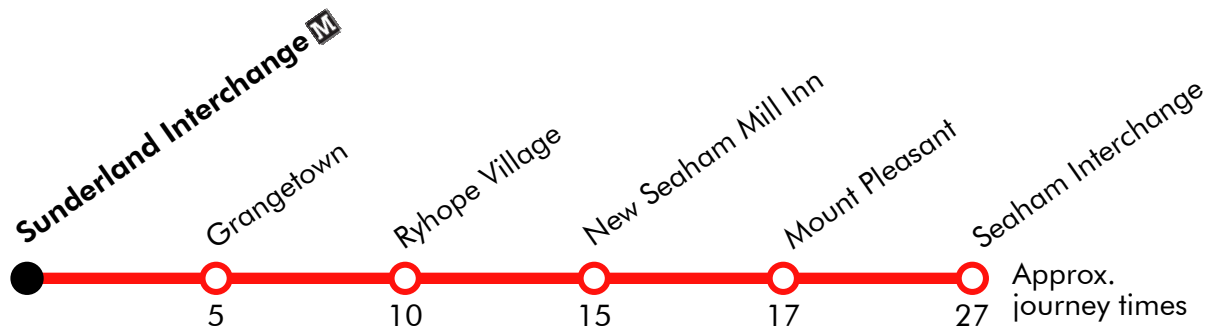

60

Sunderland - Grangetown - Ryhope - New Seaham - Seaham

Effective from: 14/11/2023

Go North East

Monday to Friday

Sunderland Interchange	1000	1100	1200	1300	1400
Grangetown	1005	1105	1205	1305	1405
Ryhope Village	1010	1110	1210	1310	1410
New Seaham Mill Inn	1015	1115	1215	1315	1415
Mount Pleasant	1017	1117	1217	1317	1417
Seaham Interchange	1027	1127	1227	1327	1427

60

Seaham - New Seaham - Ryhope - Grangetown - Sunderland

Effective from: 14/11/2023

Go North East

Monday to Friday

Seaham Interchange	0950	1050	1150	1250	1350
Mount Pleasant	1000	1100	1200	1300	1400
New Seaham Mount Pleasant	1002	1102	1202	1302	1402
Ryhope Village	1007	1107	1207	1307	1407
Grangetown	1012	1112	1212	1312	1412
Sunderland Interchange	1017	1117	1217	1317	1417