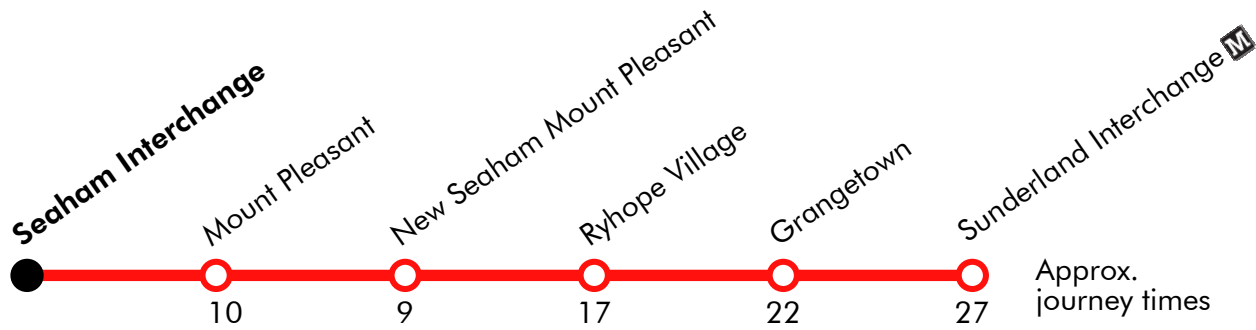

60

Sunderland - Grangetown - Ryhope - New Seaham - Seaham

Effective from: 14/11/2023

Go North East

Monday to Friday

Sunderland Interchange	1000	1100	1200	1300	1400
Grangetown	1005	1105	1205	1305	1405
Ryhope Village	1010	1110	1210	1310	1410
New Seaham Mill Inn	1015	1115	1215	1315	1415
Mount Pleasant	1017	1117	1217	1317	1417
Seaham Interchange	1027	1127	1227	1327	1427

60

Seaham - New Seaham - Ryhope - Grangetown - Sunderland

Effective from: 14/11/2023

Go North East

Monday to Friday

Seaham Interchange	0950	1050	1150	1250	1350
Mount Pleasant	1000	1100	1200	1300	1400
New Seaham Mount Pleasant	1002	1102	1202	1302	1402
Ryhope Village	1007	1107	1207	1307	1407
Grangetown	1012	1112	1212	1312	1412
Sunderland Interchange	1017	1117	1217	1317	1417