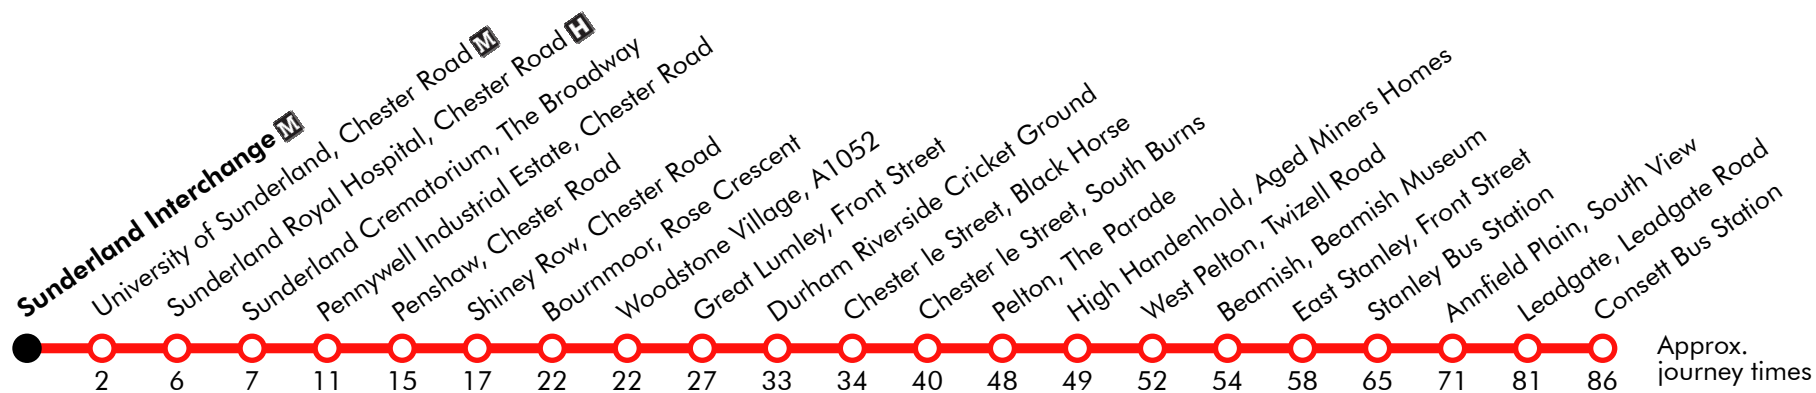

78A

Sunderland-Chester-Le-Street-Stanley-Consett

Effective from: 19/05/2019

Go North East: Coast & Country

Monday to Friday

Sunderland Interchange		1910	2010	2110	2210	2310
University of Sunderland, Chester Road		1912	2012	2112	2212	2312
Sunderland Royal Hospital, Chester Road		1916	2016	2116	2216	2316
Sunderland Crematorium, The Broadway		1917	2017	2117	2217	2317
Pennywell Industrial Estate, Chester Road		1921	2021	2121	2221	2321
Penshaw, Chester Road		1925	2025	2125	2225	2325
Shiney Row, Chester Road		1927	2027	2127	2227	2327
Bournmoor, Rose Crescent		1932	2032	2132	2232	2332
Woodstone Village, A1052		1932	2032	2132	2232	2332
Great Lumley, Front Street		1937	2037	2137	2237	2337
Durham Riverside Cricket Ground		1943	2043	2143	2243	2343
Chester le Street, Black Horse		1944	2044	2144	2244	2344
Chester le Street, South Burns	arr	1947	2047	2147	2247	2347
Chester le Street, South Burns	dep	1950	2050	2150	2250	....
Pelton, The Parade		1958	2058	2158	2258	....
High Handenhold, Aged Miners Homes		1959	2059	2159	2259	....
West Pelton, Twizell Road		2002	2102	2202	2302	....
Beamish, Beamish Museum		2004	2104	2204	2304	....
East Stanley, Front Street		2008	2108	2208	2308	....
Stanley Bus Station	arr	2013	2113	2213	2313	....
Stanley Bus Station	dep	2015	2115	2215	2315	....
Annfield Plain, South View		2021	2121	2221	2321	....
Leadgate, Leadgate Road		2031	2131	2231	2331	....
Consett Bus Station		2036	2136	2236	2336	....