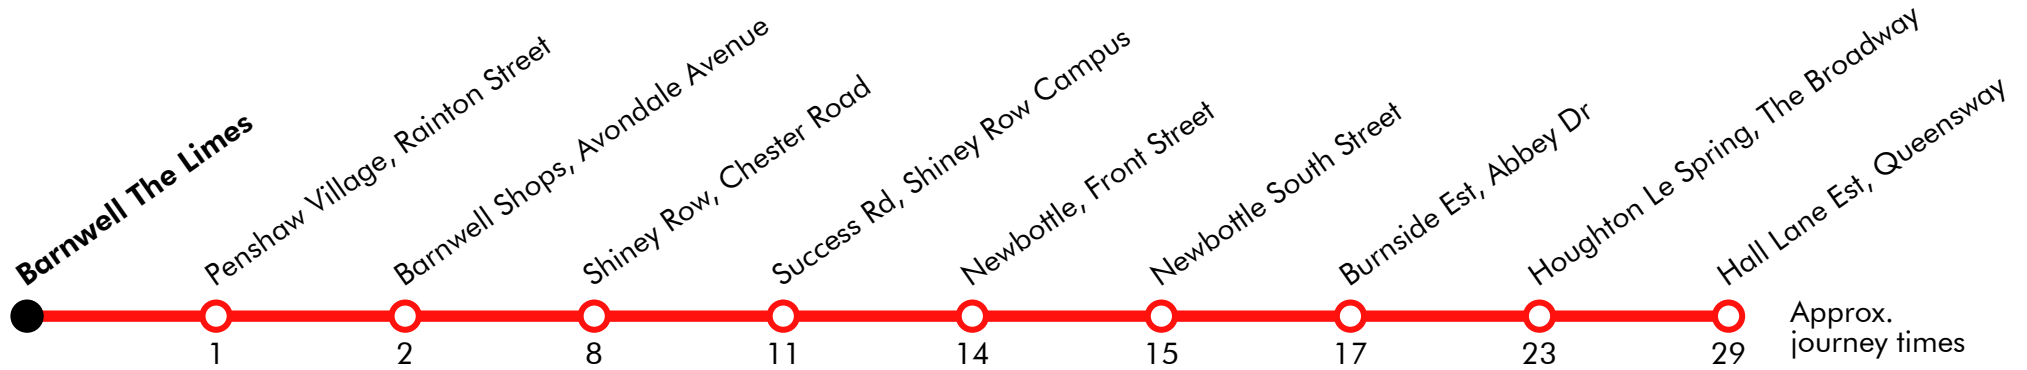

79

Barnwell - Hall Lane Estate

Effective from: 19/05/2019

Go North East

Sunday

Barnwell The Limes	1022		22		1722
Penshaw Village, Rainton Street	1023		23		1723
Barnwell Shops, Avondale Avenue	1024	Then at these mins. past the hour	24	until	1724
Shiney Row, Chester Road	1030		30		1730
Success Rd, Shiney Row Campus	1033		33		1733
Newbottle, Front Street	1036		36		1736
Newbottle South Street	1037		37		1737
Burnside Est, Abbey Drive	1039		39		1739
Houghton Le Spring, The Broadway	1045		45		1745
Hall Lane Est, Queensway	1051		51		1751

Via: Back Lane, Rainton Street, Avondale Avenue, Windermere Crescent, Church Street, Chester Road, Golf Course Road, Success Road, Philadelphia Lane, Front Street, South Street, Coaley Lane, Abbey Drive, Fountains Crescent, Abbey Drive, Brinkburn Crescent, Brinkburn Prom, Newbottle Street, The Broadway, Elizabeth Street, Market Place, Seaham Road, Queensway