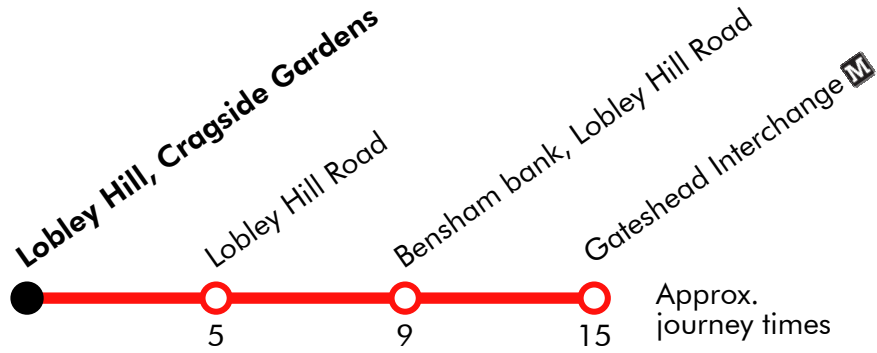

# Cragside Gardens - Lobley Hill - Gateshead Interchange Go North East

Effective from: 19/05/2019