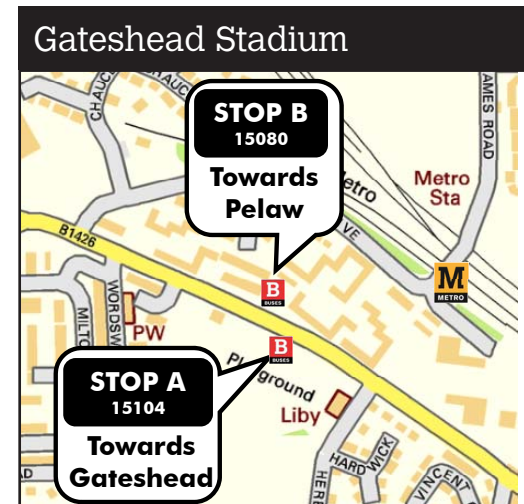

No trains between Gateshead Stadium and Pelaw
 Sunday 10 February until about 6.15pm

Replacement bus 900 between Gateshead and Pelaw

From 5.40pm no trains will run from Monument towards Pelaw until 6.17pm. The replacement bus, service number 901 will run from Monument during this time.

Stopping point locations

Bus 901 5.52pm, 6.00pm, 6.09pm and 6.16pm only

Bus 901 5.57pm, 6.05pm, 6.14pm and 6.21pm only

When using the replacement bus service, take care when crossing roads.