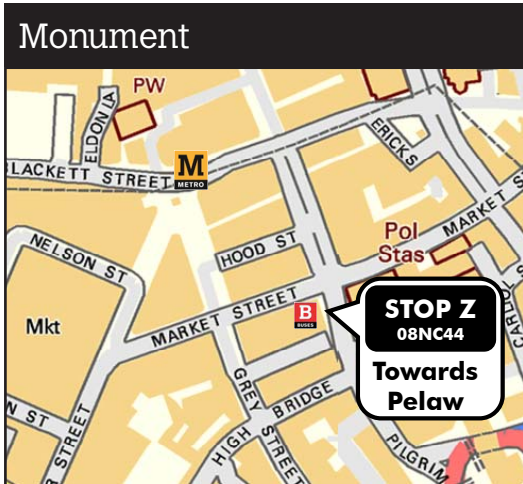

No trains between Gateshead Stadium and Pelaw
 Sunday 10 February until about 6.15pm

Replacement bus 900 between Gateshead and Pelaw

From 5.40pm no trains will run from Monument towards Pelaw until 6.17pm. The replacement bus, service number 901 will run from Monument during this time.

Stopping point locations

Bus 901 5.52pm, 6.00pm, 6.09pm and 6.16pm only

Bus 901 5.57pm, 6.05pm, 6.14pm and 6.21pm only

When using the replacement bus service, take care when crossing roads.