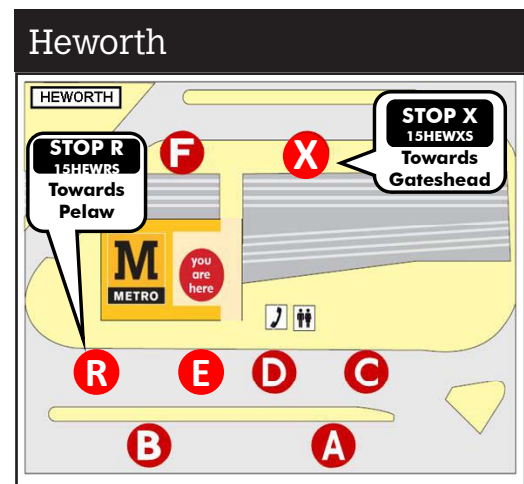

No trains between Gateshead Stadium and Pelaw
 Sunday 10 February until about 6.15pm

Replacement bus 900 between Gateshead and Pelaw

From 5.40pm no trains will run from Monument towards Pelaw until 6.17pm. The replacement bus, service number 901 will run from Monument during this time.

Stopping point locations

Bus 901 5.52pm, 6.00pm, 6.09pm and 6.16pm only

Bus 901 5.57pm, 6.05pm, 6.14pm and 6.21pm only

When using the replacement bus service, take care when crossing roads.