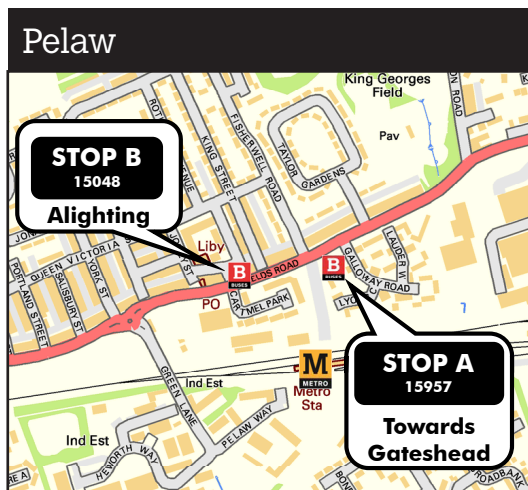

No trains between Gateshead Stadium and Pelaw
 Sunday 10 February until about 6.15pm

Replacement bus 900 between Gateshead and Pelaw

From 5.40pm no trains will run from Monument towards Pelaw until 6.17pm. The replacement bus, service number 901 will run from Monument during this time.

Stopping point locations

Bus 901 5.52pm, 6.00pm, 6.09pm and 6.16pm only

Bus 901 5.57pm, 6.05pm, 6.14pm and 6.21pm only

When using the replacement bus service, take care when crossing roads.