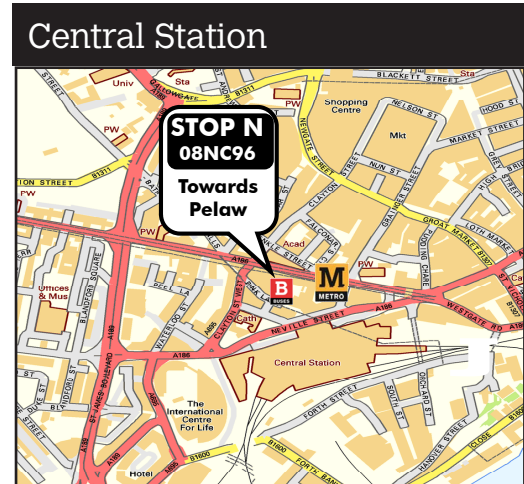

No trains between Gateshead Stadium and Pelaw
 Sunday 10 February until about 6.15pm

Replacement bus 900 between Gateshead and Pelaw

From 5.40pm no trains will run from Monument towards Pelaw until 6.17pm. The replacement bus, service number 901 will run from Monument during this time.

Stopping point locations

Bus 901 5.52pm, 6.00pm, 6.09pm and 6.16pm only

Bus 901 5.57pm, 6.05pm, 6.14pm and 6.21pm only

When using the replacement bus service, take care when crossing roads.