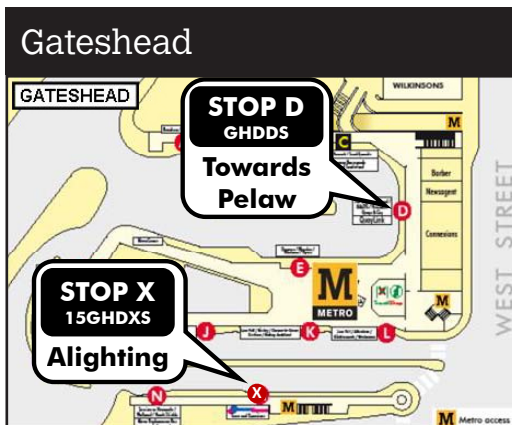

No trains between Gateshead Stadium and Pelaw
 Sunday 10 February until about 6.15pm

Replacement bus 900 between Gateshead and Pelaw

From 5.40pm no trains will run from Monument towards Pelaw until 6.17pm. The replacement bus, service number 901 will run from Monument during this time.

Stopping point locations

Bus 901 5.52pm, 6.00pm, 6.09pm and 6.16pm only

Bus 901 5.57pm, 6.05pm, 6.14pm and 6.21pm only

When using the replacement bus service, take care when crossing roads.