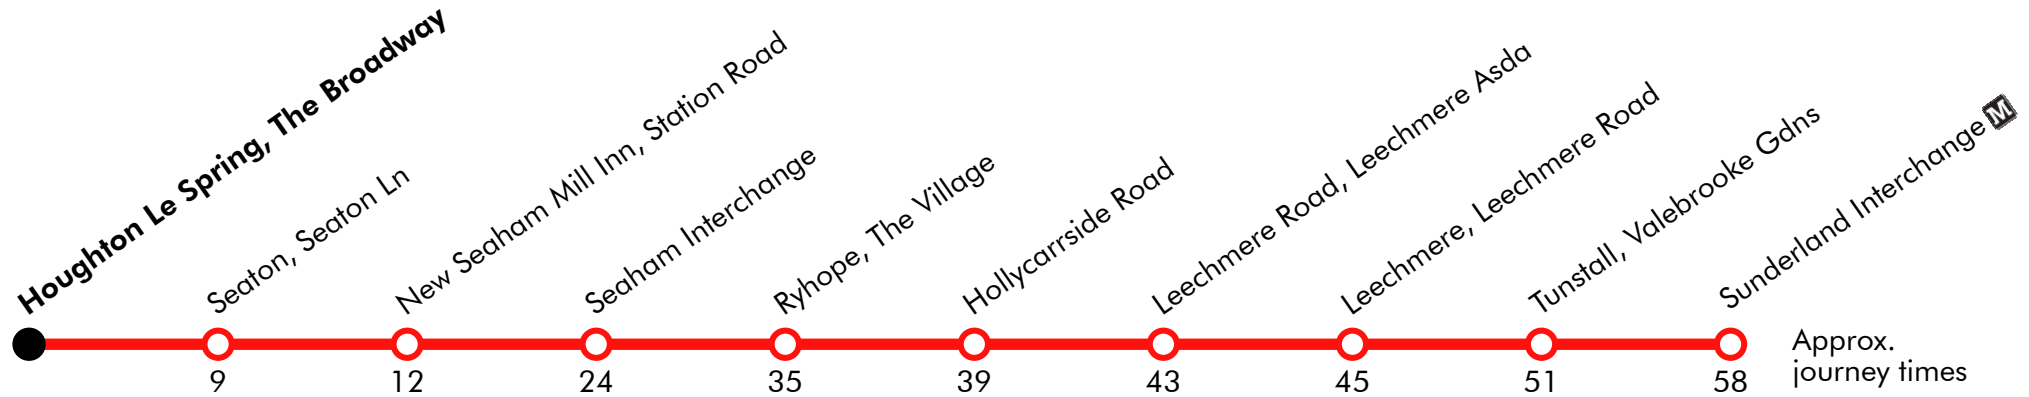

# Sunderland - Ryhope - Seaham - Houghton le Spring Go North East

Effective from: 19/05/2019

**238****Sunderland - Ryhope - Seaham - Houghton le Spring**

Go North East

Effective from: 19/05/2019

**Saturday**

Sunderland Interchange	0849		49		1549	1649	1749
Tunstall Road, Tunstall Vale	0852		52		1552	1652	1752
Leechmere Road, Leechmere Asda	0901	Then at these mins.	01		1601	1701	1801
Hollycarrside Rd-Orkney Dr	0904		04		1604	1704	1804
Ryhope, The Village	0909		09		1609	1709	1809
Seaham Interchange <i>arr</i>	0920		20	until	1620	1720	1820
Seaham Interchange <i>dep</i>	0922		22		1622	1722	1822
New Seaham Mill Inn, Station Rd	0930	past the hour	30		1630	1730	1830
Seaton, Seaton Lane-Hall Cl	0934		34		1634	1734	1834
Hall Lane Estate, Seaham Road	0940		40		1640	1740	1840
Houghton Le Spring, The Broadway	0942		42		1642	1742	1842

Via: Park Lane, Stockton Road, Belvedere Road, Tunstall Road, Leechmere Road, Hollycarrside Road, Hewitt Avenue, Ralph Avenue, Leechmere Way, Black Road, Ryhope Street, Ryhope Street South, The Village, Ryhope Village, Sea View, B1287, Street not known, B1297, Dene House Road, Vane Terrace, Sophia Street, Street not known, South Crescent, North Railway Street, Vane Terrace, Tempest Road, New Stranford Road, Street not known, B1404 Station Road, B1285 Stockton Road, Seaton Lane, B1404 Seaton Lane, Gillas Lane, Seaham Road, Market Place, Lake Road, Newbottle Street, The Broadway

# Houghton le Spring - Seaham - Ryhope - Sunderland

Go North East

Effective from: 19/05/2019