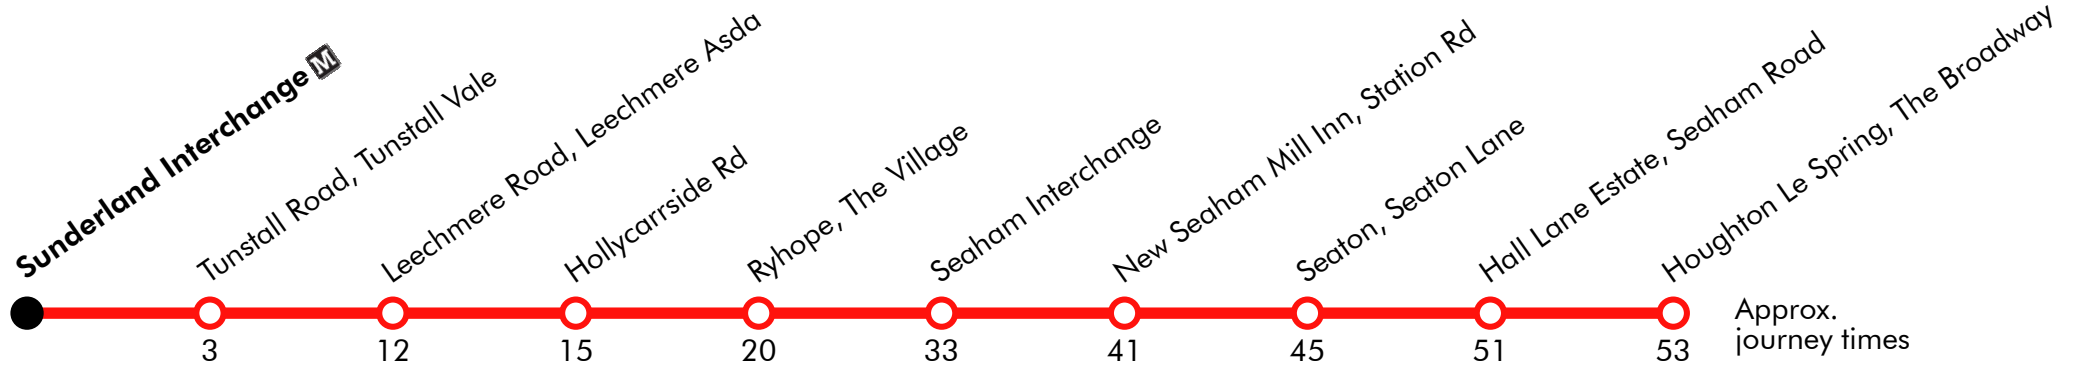

# Sunderland - Ryhope - Seaham - Houghton le Spring Go North East

Effective from: 19/05/2019

**238****Sunderland - Ryhope - Seaham - Houghton le Spring**

Go North East

Effective from: 19/05/2019

**Saturday**

Sunderland Interchange	0849		49		1549	1649	1749
Tunstall Road, Tunstall Vale	0852		52		1552	1652	1752
Leechmere Road, Leechmere Asda	0901	Then at these mins.	01		1601	1701	1801
Hollycarrside Rd-Orkney Dr	0904		04		1604	1704	1804
Ryhope, The Village	0909		09		1609	1709	1809
Seaham Interchange <i>arr</i>	0920		20	until	1620	1720	1820
Seaham Interchange <i>dep</i>	0922		22		1622	1722	1822
New Seaham Mill Inn, Station Rd	0930	past the hour	30		1630	1730	1830
Seaton, Seaton Lane-Hall Cl	0934		34		1634	1734	1834
Hall Lane Estate, Seaham Road	0940		40		1640	1740	1840
Houghton Le Spring, The Broadway	0942		42		1642	1742	1842

Via: Park Lane, Stockton Road, Belvedere Road, Tunstall Road, Leechmere Road, Hollycarrside Road, Hewitt Avenue, Ralph Avenue, Leechmere Way, Black Road, Ryhope Street, Ryhope Street South, The Village, Ryhope Village, Sea View, B1287, Street not known, B1297, Dene House Road, Vane Terrace, Sophia Street, Street not known, South Crescent, North Railway Street, Vane Terrace, Tempest Road, New Stranford Road, Street not known, B1404 Station Road, B1285 Stockton Road, Seaton Lane, B1404 Seaton Lane, Gillas Lane, Seaham Road, Market Place, Lake Road, Newbottle Street, The Broadway

# Houghton le Spring - Seaham - Ryhope - Sunderland

Go North East

Effective from: 19/05/2019