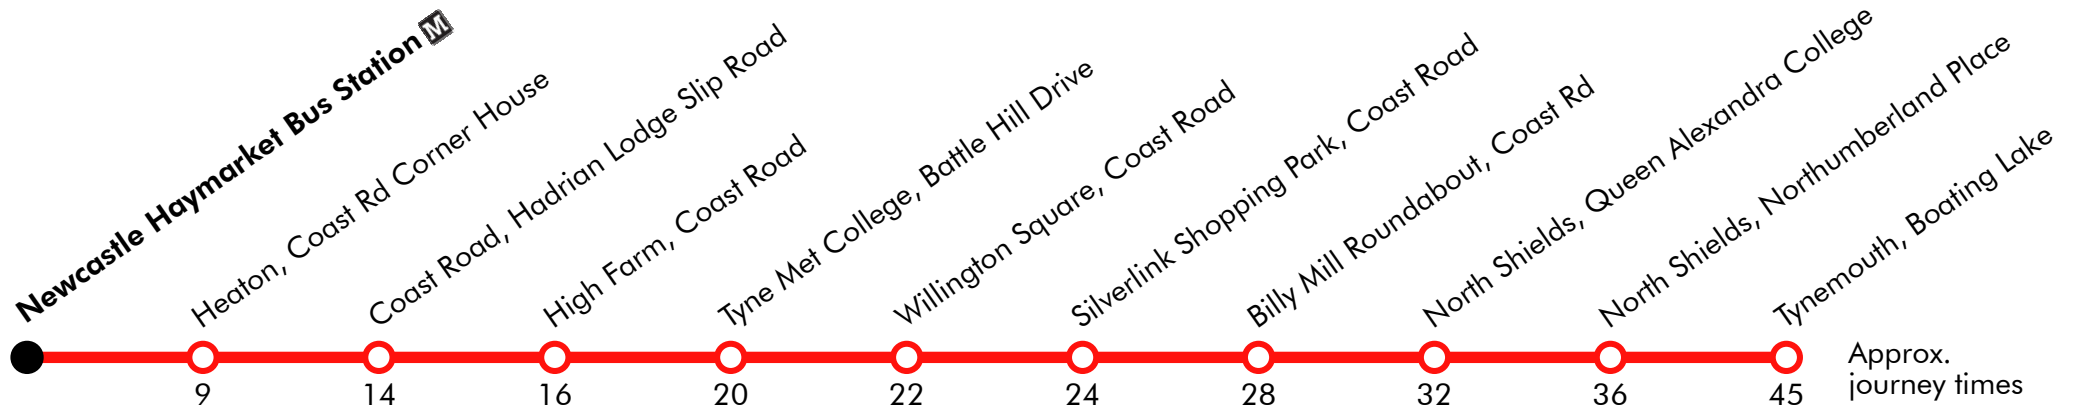

**Sunday (continued)**

Tynemouth, Boating Lake	2056	2156	2256
North Shields, Northumberland Square	2104	2204	2304
North Shields, Queen Alexandra College	2108	2208	2308
Billy Mill Roundabout, Coast Road	2111	2211	2311
Silverlink Shopping Park, Coast Road	2114	2214	2314
Willington Square, Coast Road	2116	2216	2316
Battle Hill Drive, Bathgate Close	2116	2216	2316
Tyne Met College, Battle Hill Drive	2118	2218	2318
High Farm, Coast Road	2121	2221	2321
Heaton, Coast Rd Corner House	2127	2227	2327
Newcastle Haymarket Bus Station	2137	2237	2337

# Newcastle - Battle Hill - North Shields - Whitley Bay

Arriva

Effective from: 19/05/2019