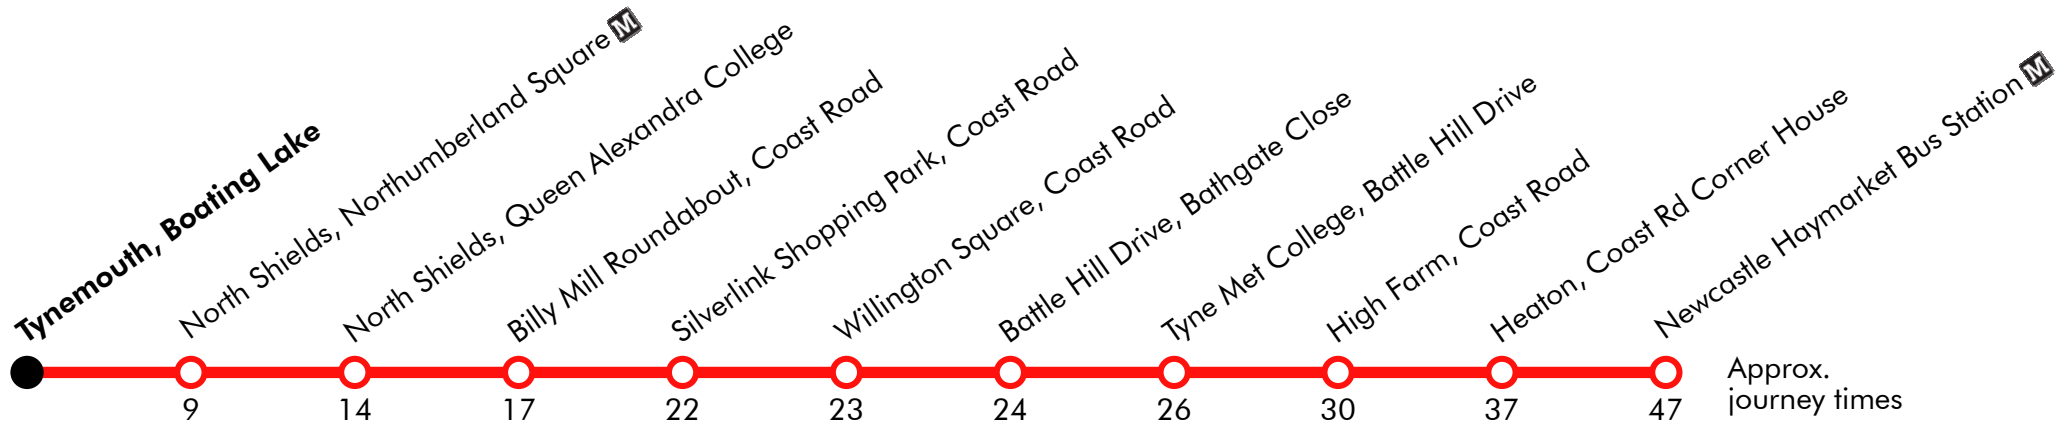

# Whitley Bay - North Shields - Battle Hill - Newcastle

Arriva

Effective from: 19/05/2019

# Newcastle - Battle Hill - North Shields - Whitley Bay

Arriva

Effective from: 19/05/2019

**Sunday (continued)**

Newcastle Haymarket Bus Station	2057	2142	2242	2342
Heaton, Coast Rd Corner House	2105	2150	2250	2350
Coast Road, Hadrian Lodge Slip Road	2111	2156	2256	2356
High Farm, Coast Road	2112	2157	2257	2357
Tyne Met College, Battle Hill Drive	2116	2201	2301	0001
Willington Square, Coast Road	2118	2203	2303	0003
Silverlink Shopping Park, Coast Road	2119	2204	2304	0004
Billy Mill Roundabout, Coast Rd	2123	2208	2308	0008
North Shields, Queen Alexandra College	2126	2211	2311	0011
North Shields, Northumberland Place	2130	2215	2315	0015
Tynemouth, Boating Lake	2139	2224	2324	0024

Via: Percy Street, St Mary's Place, Sandyford Road, Jesmond Road, Coast Road, Coast Road, Coast Road, Battle Hill Drive, Coast Road, Regency Gardens, Queen Alexandra Road, Preston Road, Northumberland Place, Albion Road, Linskill Terrace, King Edward Road, Manor Road, Front Street, Grand Pde, Grand Parade, Grand Pde