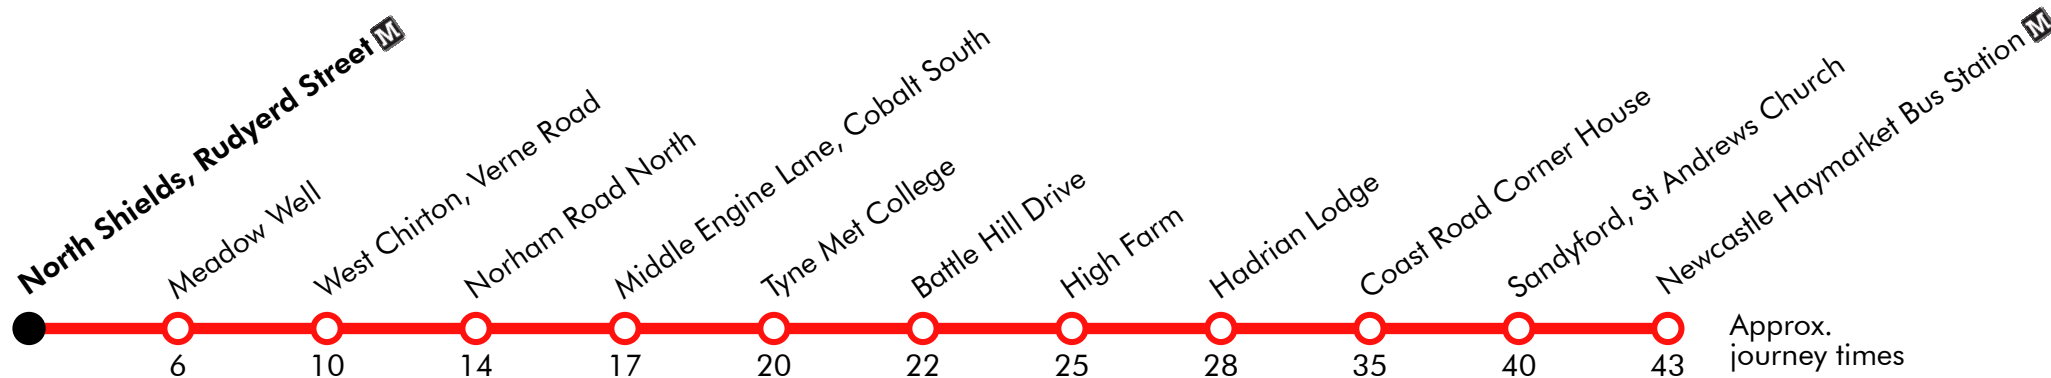

Via: Percy Street, St Mary's Place, Sandyford Road, Jesmond Road, Coast Road, Coast Road, Coast Road, Battle Hill Drive, Middle Engine Lane, Atmel Way Link, Cobalt Link Road, Silver Fox Way, Quick Silver Way, Cobalt Business Park, New York Road, Rake Lane, New York Road, Rake Lane, Shields Road, Hillheads Road, Park Avenue, Park Road, The Links, Blyth Road, Beresford Road, Links Road, Rotary Way, Broadway, Waterloo Road, Rink Street

## North Shields - Battle Hill - Newcastle

Effective from: 25/07/2021

Go North East