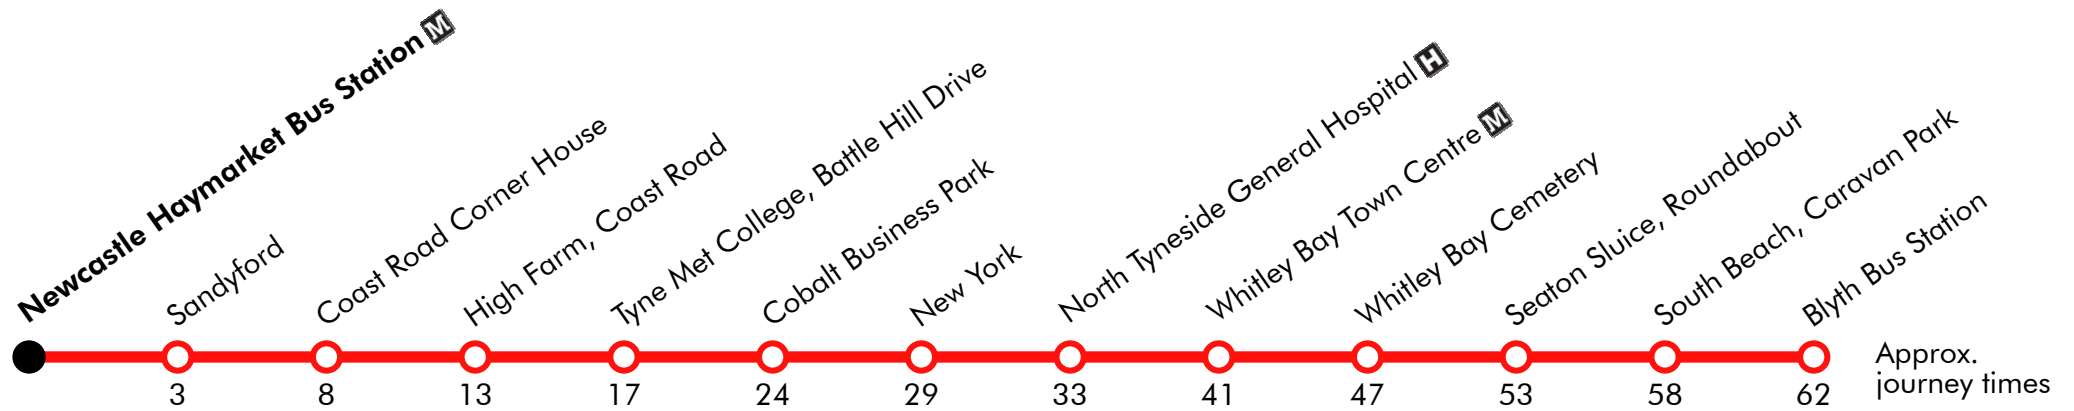

309

Newcastle - Battle Hill - North Tyneside General Hospital - Blyth Go North East

Effective from: 25/07/2021

Monday to Friday

Newcastle Haymarket Bus Station	0543	0615	0630	0650	0715	0730	0750	0810	0830	0857	0917	0937	0957	1017	1037	1057
Sandyford	0546	0618	0633	0653	0719	0734	0754	0814	0834	0901	0921	0941	1001	1021	1041	1101
Coast Road Corner House	0550	0622	0637	0657	0723	0738	0758	0818	0838	0905	0925	0945	1005	1025	1045	1105
High Farm, Coast Road	0555	0628	0643	0703	0729	0744	0804	0824	0844	0911	0931	0951	1011	1031	1051	1111
Tyne Met College, Battle Hill Drive	0558	0632	0647	0707	0733	0748	0808	0828	0848	0915	0935	0955	1015	1035	1055	1115
Cobalt Business Park-Orange	0604	0638	0653	0713	0740	0755	0815	0835	0855	0922	0942	1002	1022	1042	1102	1122
New York	0609	0638	0653	0713	0740	0801	0821	0841	0901	0928	0948	1008	1028	1048	1108	1128
North Tyneside General Hospital	0612	0646	0701	0722	0751	0806	0826	0846	0906	0933	0953	1013	1033	1053	1113	1133
Whitley Bay Town Centre	0618	0652	0707	0729	0759	0814	0834	0854	0914	0941	1001	1021	1041	1101	1121	1141
Whitley Bay Cemetery	0623	0657	0712	0735	0805	0820	0840	0900	0920	0947	1007	1027	1047	1107	1127	1147
Seaton Sluice, Roundabout	0628	0702	0717	0741	0811	0826	0846	0906	0926	0953	1013	1033	1053	1113	1133	1153
South Beach, Caravan Park	0632	0707	0722	0746	0816	0831	0851	0911	0931	0958	1018	1038	1058	1118	1138	1158
Blyth Bus Station	0636	0711	0727	0751	0821	0836	0856	0916	0936	1003	1023	1043	1103	1123	1143	1203