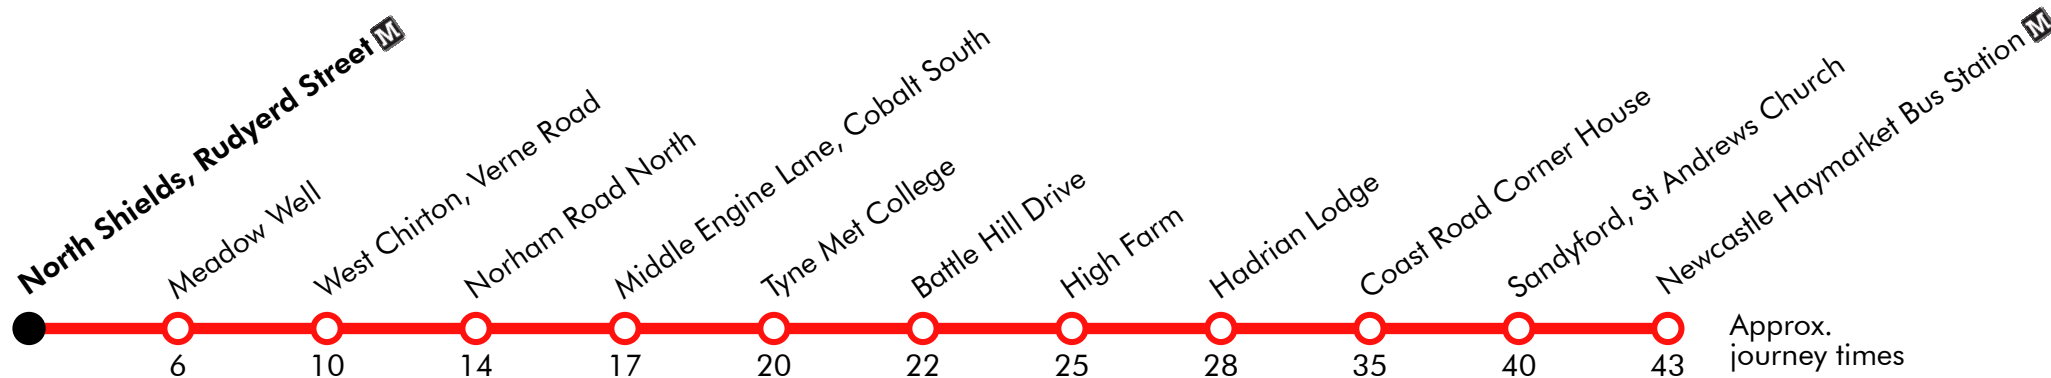

Via: Percy Street, St Mary's Place, Sandyford Road, Jesmond Road, Coast Road, Coast Road, Coast Road, Battle Hill Drive, Middle Engine Lane, Atmel Way Link, Cobalt Link Road, Silver Fox Way, Quick Silver Way, Cobalt Business Park, New York Road, Rake Lane, New York Road, Rake Lane, Shields Road, Hillheads Road, Park Avenue, Park Road, The Links, Blyth Road, Beresford Road, Links Road, Rotary Way, Broadway, Waterloo Road, Rink Street

# North Shields - Battle Hill - Newcastle

Effective from: 25/07/2021

Go North East