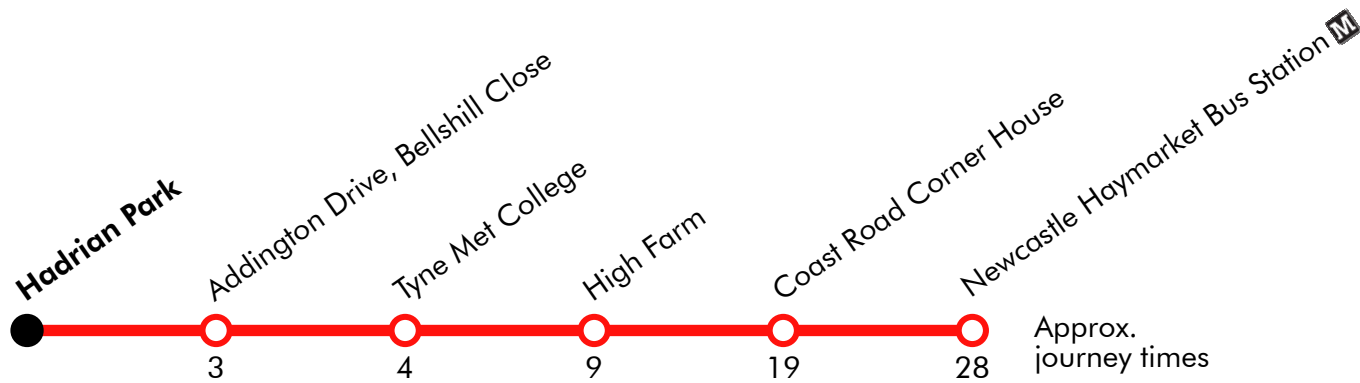

# Hadrian Park - Battle Hill - Newcastle

Effective from: 25/07/2021

Go North East