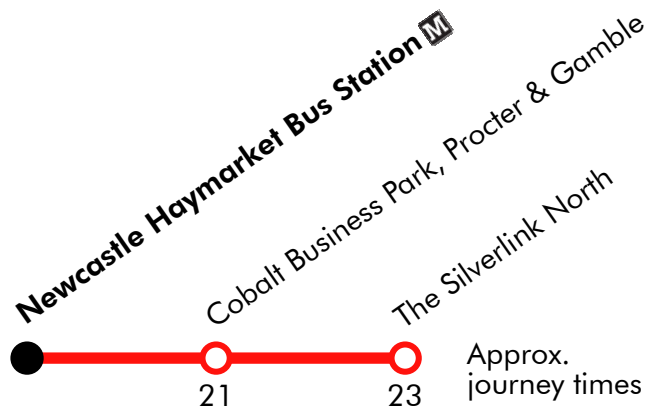

## Cobalt Park - Newcastle

Effective from: 25/07/2021

Go North East

### Monday to Friday

<b>Cobalt Business Park, Quick Silver Way</b>	<b>1605</b>	<b>1635</b>	<b>1705</b>
<b>Cobalt Business Park, Silver Fox Way</b>	<b>1606</b>	<b>1636</b>	<b>1706</b>
<b>Newcastle Haymarket Bus Station</b>	<b>1631</b>	<b>1701</b>	<b>1738</b>

## Newcastle - Cobalt Park

Effective from: 25/07/2021

Go North East