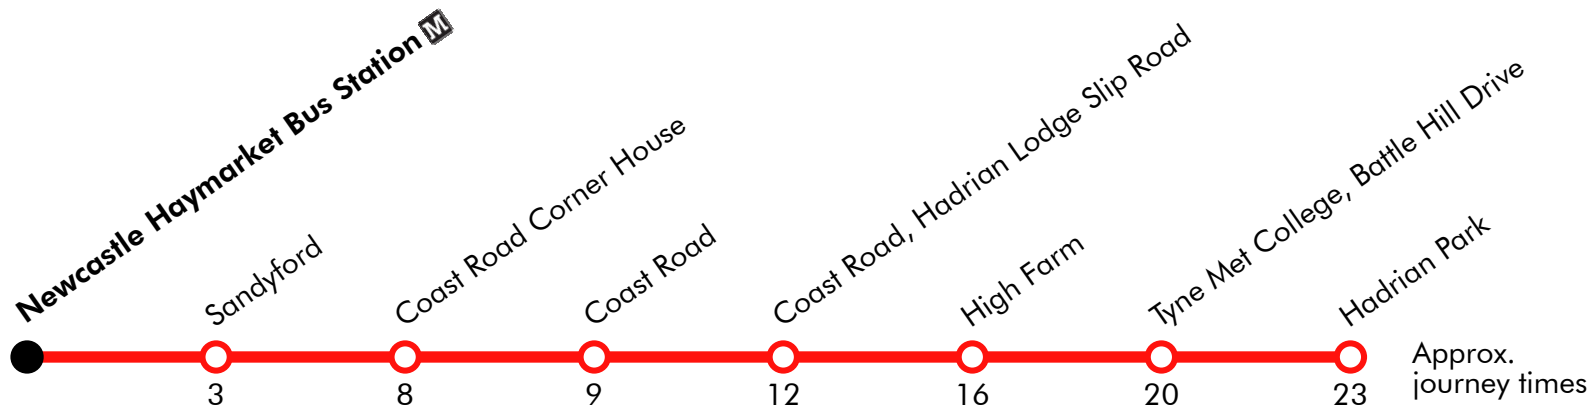

# Newcastle - Battle Hill - Hadrian Park

Effective from: 25/07/2021

Go North East