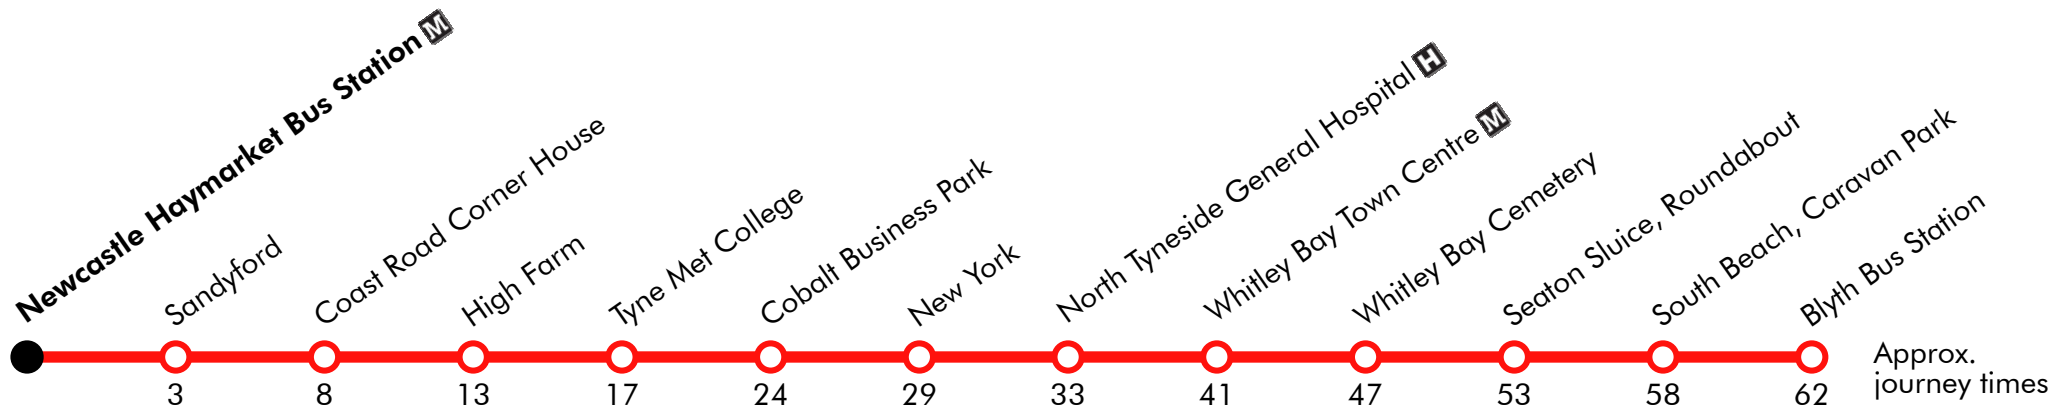

309

Newcastle - Battle Hill - North Tyneside General Hospital - Blyth Go North East

Effective from: 30/10/2021

Monday to Friday

Newcastle Haymarket Bus Station	0543	0615	0630	0650	0715	0730	0750	0810	0830	0857	0917	0937	0957	1017	1037	1057
Sandyford	0546	0618	0633	0653	0719	0734	0754	0814	0834	0901	0921	0941	1001	1021	1041	1101
Coast Road Corner House	0550	0622	0637	0657	0723	0738	0758	0818	0838	0905	0925	0945	1005	1025	1045	1105
High Farm	0555	0628	0643	0703	0729	0744	0804	0824	0844	0911	0931	0951	1011	1031	1051	1111
Tyne Met College	0558	0632	0647	0707	0733	0748	0808	0828	0848	0915	0935	0955	1015	1035	1055	1115
Cobalt Business Park-Orange	0604	0638	0653	0713	0740	0755	0815	0835	0855	0922	0942	1002	1022	1042	1102	1122
New York	0609	0638	0653	0713	0740	0801	0821	0841	0901	0928	0948	1008	1028	1048	1108	1128
North Tyneside General Hospital	0612	0646	0701	0722	0751	0806	0826	0846	0906	0933	0953	1013	1033	1053	1113	1133
Whitley Bay Town Centre	0618	0652	0707	0729	0759	0814	0834	0854	0914	0941	1001	1021	1041	1101	1121	1141
Whitley Bay Cemetery	0623	0657	0712	0735	0805	0820	0840	0900	0920	0947	1007	1027	1047	1107	1127	1147
Seaton Sluice, Roundabout	0628	0702	0717	0741	0811	0826	0846	0906	0926	0953	1013	1033	1053	1113	1133	1153
South Beach, Caravan Park	0632	0707	0722	0746	0816	0831	0851	0911	0931	0958	1018	1038	1058	1118	1138	1158
Blyth Bus Station	0636	0711	0727	0751	0821	0836	0856	0916	0936	1003	1023	1043	1103	1123	1143	1203