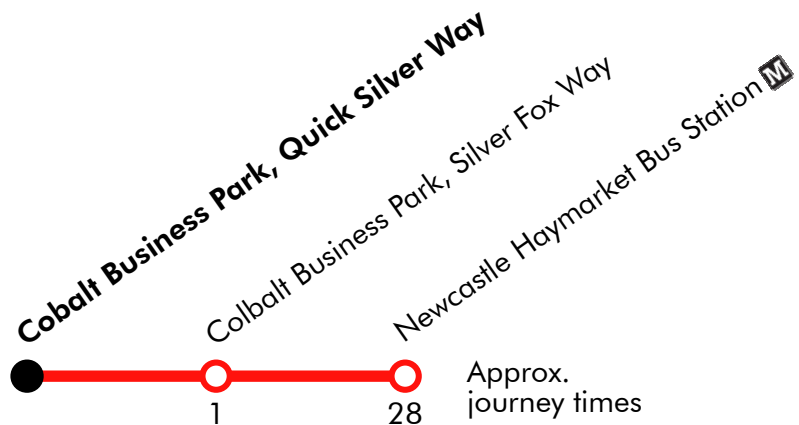

X39

Cobalt Park - Newcastle

Effective from: 25/07/2021

Go North East

Monday to Friday

Cobalt Business Park, Quick Silver Way	1605	1635	1705
Cobalt Business Park, Silver Fox Way	1606	1636	1706
Newcastle Haymarket Bus Station	1631	1701	1738

Via: Quick Silver Way, Silver Fox Way, Cobalt Bus Link, Atmel Way Link, Middle Engine Lane, Battle Hill Drive, Coast Road, Jesmond Road, Sandyford Road, St Mary's Place, Percy Street