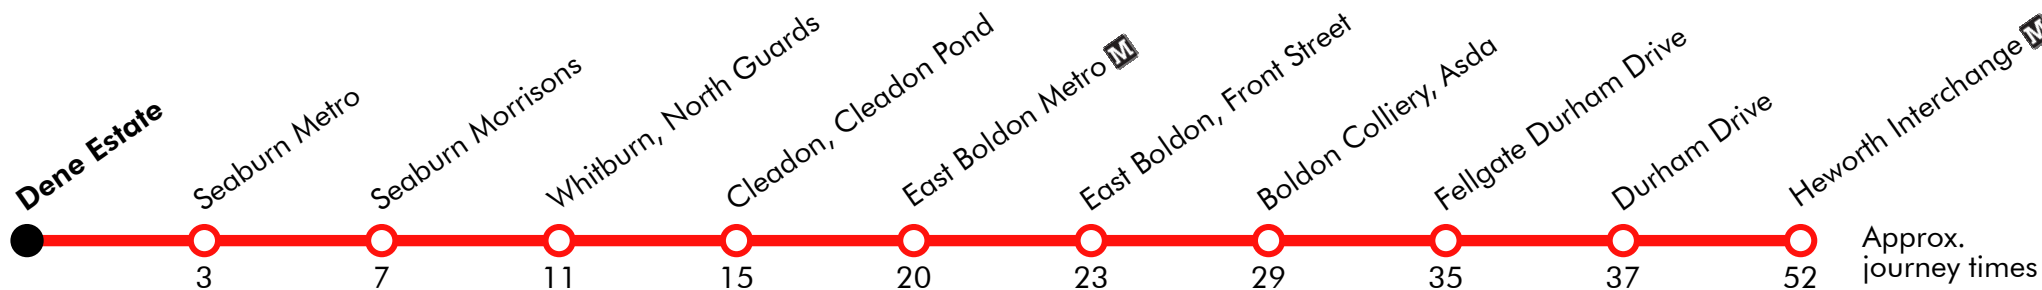

Via: Cotswold Lane, Hedworth Lane, North Road, Cotswolds Lane, Hubert Street, New Road, Boker Lane, Western Terrace, Front Street, Station Road, Cleadon Lane, Boldon Lane, Front Street, Cleadon Lane, Front Street, Newark Drive, Whitburn Bents Road, Whitburn Road, Dykelands Road, Dovedale Road

558

Dene Estate - Boldon - Heworth

Effective from: 25/07/2021

Gateshead Central Taxis

Monday to Friday

Dene Estate	1023		23		1523	1628
Seaburn Metro	1026		26		1526	1631
Seaburn Morrisons	0727	0827	0927	1030	Then	30		1530	1635	1735
Whitburn, North Guards	0730	0830	0930	1034	at	34		1534	1639	1738
Cleadon, Cleadon Pond	0734	0834	0934	1038	these	38		1538	1643	1742
East Boldon Metro	0739	0839	0939	1043	mins.	43	until	1543	1648	1747
East Boldon, Front Street	0742	0842	0942	1046	past	46		1546	1651	1750
Boldon Colliery, Asda	0644	0748	0848	0948	1052	the	52		1552	1657	1756
Fellgate Durham Drive	0650	0754	0854	0954	1058	hour	58		1558	1703
Durham Drive-Canterbury Way	0652	0756	0856	0956	1100		00		1600	1705
Heworth Interchange	0659	0803	0903	1003	1107		07		1607	1720

558

Dene Estate - Boldon - Heworth

Effective from: 25/07/2021

Gateshead Central Taxis

Saturday

Dene Estate	0822	0922	1023		23		1523	1623	1723
Seaburn Metro	0825	0925	1026		26		1526	1626	1726
Seaburn Morrisons	0827	0927	1030	Then at these mins.	30		1530	1630	1730
Whitburn, North Guards	0830	0930	1034		34		1534	1634	1734
Cleadon, Cleadon Pond	0834	0934	1038		38		1538	1638	1738
East Boldon Metro	0839	0939	1043		43	until	1543	1643	1743
East Boldon, Front Street	0842	0942	1046	past the hour	46		1546	1646	1746
Boldon Colliery, Asda	0747	0848	0948	1052		52		1552	1652	1752
Fellgate Durham Drive	0753	0854	0954	1058		58		1558	1658
Durham Drive-Canterbury Way	0755	0856	0956	1100		00		1600	1700
Heworth Interchange	0802	0903	1003	1107		07		1607	1707