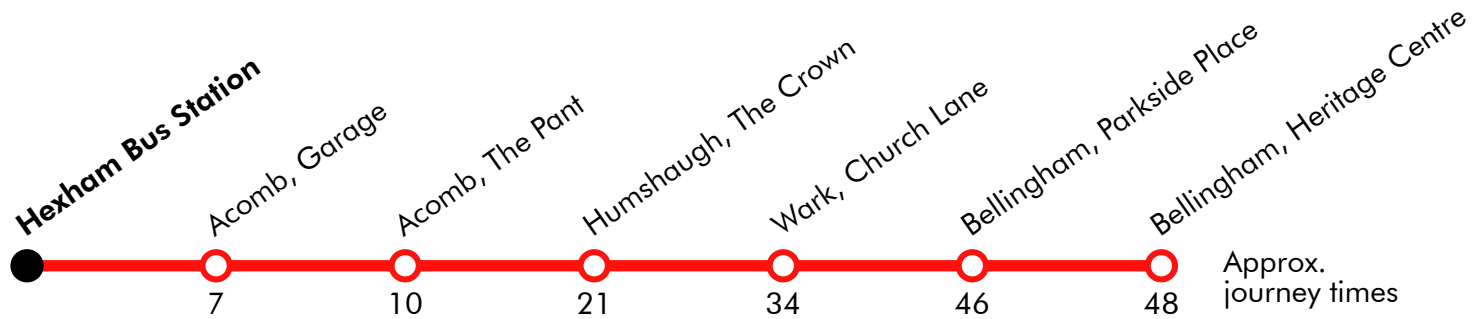

680

Hexham - Bellingham

Effective from: 25/07/2021

Go North East

Monday to Friday

Notes:

							Sch	NSch		
Hexham High School	....	....	....	....	....	....	1530	....	....	....
Hexham Bus Station	0535	0635	0850	0925	1125	1325	1545	1545	1745	1845
Acomb, Garage	0542	0642	0857	0932	1132	1332	1552	1552	1752	1852
Acomb, The Pant	0545	0645	0900	0935	1135	1335	1555	1555	1755	1855
Humshaugh, The Crown	0556	0656	....	0946	1146	1346	1606	1606	1806	1906
Wark, Church Lane	0609	0709	....	0959	1159	1359	1619	1619	1819	1919
Bellingham, Parkside Place	0621	0721	....	1011	1211	1411	1631	1631	1831	1931
Bellingham, Heritage Centre	0623	0723	....	1013	1213	1413	1633	1633	1833	1933

NSch Does not operate on School days
Sch Operates on School days only

Saturday

Hexham Bus Station	0635	0850	0925	1125	1325	1545	1745	1845
Acomb, Garage	0642	0857	0932	1132	1332	1552	1752	1852
Acomb, The Pant	0645	0900	0935	1135	1335	1555	1755	1855
Humshaugh, The Crown	0656	....	0946	1146	1346	1606	1806	1906
Wark, Church Lane	0709	....	0959	1159	1359	1619	1819	1919
Bellingham, Parkside Place	0721	....	1011	1211	1411	1631	1831	1931
Bellingham, Heritage Centre	0723	....	1013	1213	1413	1633	1833	1933

Via: Dene Avenue, Station Road, A6079, Morrison Terrace, C 238, Main Street, Crossthwaite, Millersfield, Morrison Terrace, Front Street, A6079, C219, The Square, B6320, Church Lane, B6320, High Street