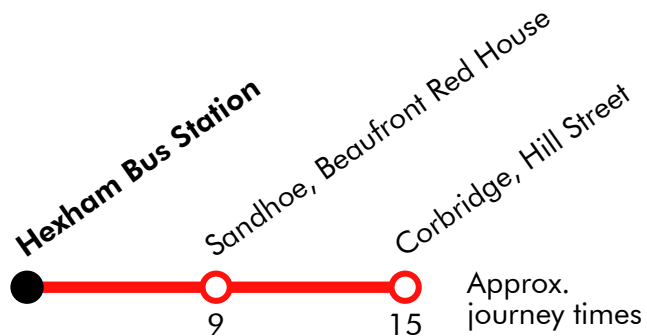

682

Hexham - Corbridge

Effective from: 25/07/2021

Go North East

Monday to Friday

Hexham Bus Station	0958	1158	1258	1723
Sandhoe, Beaufront Red House	1007	1207	1307	1732
Corbridge, Hill Street	1013	1213	1313	1738

Saturday

Hexham Bus Station	0958	1158	1258	1723
Sandhoe, Beaufront Red House	1007	1207	1307	1732
Corbridge, Hill Street	1013	1213	1313	1738

Via: Dene Avenue, Station Road, Anick Road, Corchester Lane, Hill Street

682

Corbridge - Hexham

Effective from: 25/07/2021

Go North East

Monday to Friday

Corbridge, Hill Street	1013	1213	1313	1523
Sandhoe, Beaufront Red House	1019	1219	1319	1529
Hexham Bus Station	1028	1228	1328	1538

Saturday

Corbridge, Hill Street	1013	1213	1313	1523
Sandhoe, Beaufront Red House	1019	1219	1319	1529
Hexham Bus Station	1028	1228	1328	1538

Via: Hill Street, Corchester Lane, Anick Road, Station Road, Dene Avenue