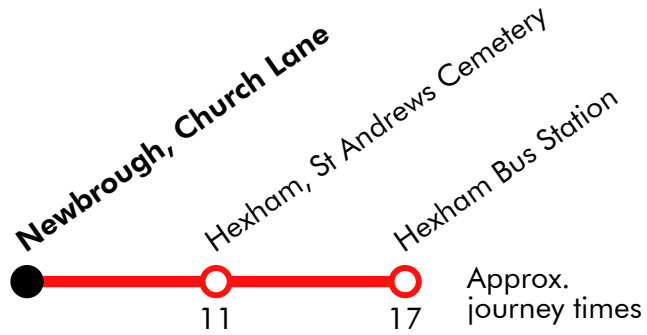

687

Newbrough - Hexham

Effective from: 25/07/2021

Go North East

Monday to Friday

Newbrough, Church Lane	0658	0758	0903	1103	1303	1503	1603	1703	1803	1923
Hexham, St Andrews Cemetery	0709	0809	0914	1114	1314	1514	1614	1714	1814	1934
Hexham Bus Station	0715	0815	0920	1120	1320	1520	1620	1720	1820	1940

Saturday

Newbrough, Church Lane	0758	0903	1103	1303	1503	1603	1703	1803	1923
Hexham, St Andrews Cemetery	0809	0914	1114	1314	1514	1614	1714	1814	1934
Hexham Bus Station	0815	0920	1120	1320	1520	1620	1720	1820	1940

Via: Stanegate, B6319, Stanegate, Street, B6531, West Road, B6531, B6348, Priestpopple, Dene Avenue

687

Hexham - Newbrough

Effective from: 25/07/2021

Go North East

Monday to Friday

Hexham Bus Station	0640	0740	0845	1045	1245	1445	1545	1645	1745	1905
Hexham, St Andrews Cemetery	0645	0745	0850	1050	1250	1450	1550	1650	1750	1910
Newbrough, Church Lane	0657	0757	0902	1102	1302	1502	1602	1702	1802	1922

Saturday

Hexham Bus Station	0740	0845	1045	1245	1445	1545	1645	1745	1905
Hexham, St Andrews Cemetery	0745	0850	1050	1250	1450	1550	1650	1750	1910
Newbrough, Church Lane	0757	0902	1102	1302	1502	1602	1702	1802	1922