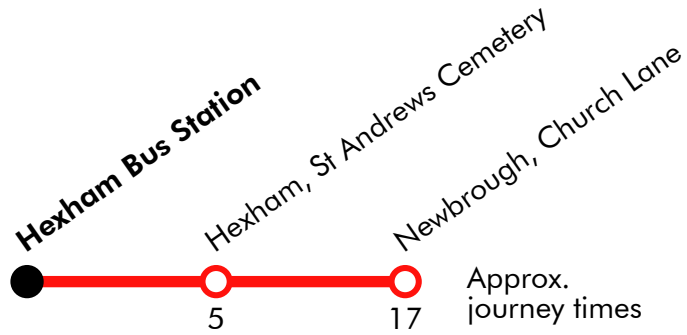

687

Newbrough - Hexham

Effective from: 25/07/2021

Go North East

Monday to Friday

Newbrough, Church Lane	0658	0758	0903	1103	1303	1503	1603	1703	1803	1923
Hexham, St Andrews Cemetery	0709	0809	0914	1114	1314	1514	1614	1714	1814	1934
Hexham Bus Station	0715	0815	0920	1120	1320	1520	1620	1720	1820	1940

Saturday

Newbrough, Church Lane	0758	0903	1103	1303	1503	1603	1703	1803	1923
Hexham, St Andrews Cemetery	0809	0914	1114	1314	1514	1614	1714	1814	1934
Hexham Bus Station	0815	0920	1120	1320	1520	1620	1720	1820	1940

Via: Stanegate, B6319, Stanegate, Street, B6531, West Road, B6531, B6348, Priestpopple, Dene Avenue

687

Hexham - Newbrough

Effective from: 25/07/2021

Go North East

Monday to Friday

Hexham Bus Station	0640	0740	0845	1045	1245	1445	1545	1645	1745	1905
Hexham, St Andrews Cemetery	0645	0745	0850	1050	1250	1450	1550	1650	1750	1910
Newbrough, Church Lane	0657	0757	0902	1102	1302	1502	1602	1702	1802	1922

Saturday

Hexham Bus Station	0740	0845	1045	1245	1445	1545	1645	1745	1905
Hexham, St Andrews Cemetery	0745	0850	1050	1250	1450	1550	1650	1750	1910
Newbrough, Church Lane	0757	0902	1102	1302	1502	1602	1702	1802	1922