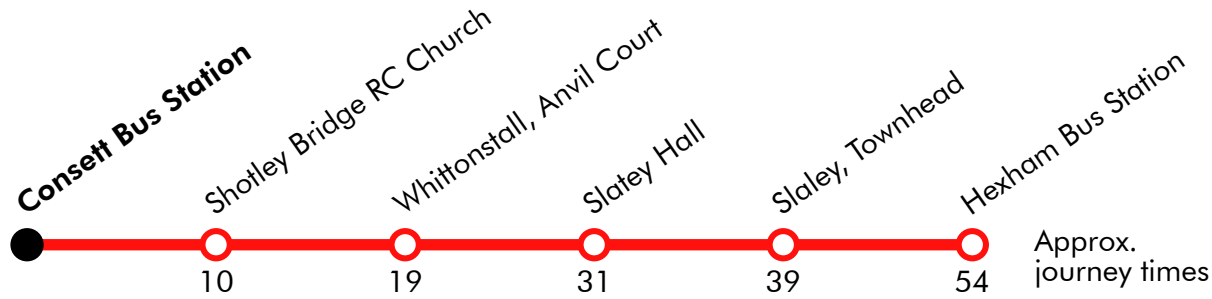

689

Consett - Hexham

Effective from: 25/07/2021

Go North East

Monday to Friday

Consett Bus Station	0900
Shotley Bridge RC Church	0910
Whittonstall, Anvil Court	0919
Slatey Hall	0931
Slaley, Townhead	0939
Hexham Bus Station	0954

Saturday

Consett Bus Station	0900	1500
Shotley Bridge RC Church	0910	1510
Whittonstall, Anvil Court	0919	1519
Slatey Hall	0931	1531
Slaley, Townhead	0939	1539
Hexham Bus Station	0954	1554

Via: Medomsley Road, Bertha Street, Laburnum Avenue, A691, Queens Road, Kings Road, St Cuthberts Avenue, Rosedale Avenue, Benfieldside Road, B6310, Snows Green Road, A694, B6309, C265, Street, C265, Street, Hotel App, Street, C275, B6306, B6307, A695, Dene Avenue

689

Hexham - Consett

Effective from: 25/07/2021

Go North East

Monday to Friday

Hexham Bus Station	1400
Slaley, Townhead	1415
Slatey Hall	1423
Whittonstall	1435
Shotley Bridge RC Church	1444
Consett Bus Station	1454

Saturday

Hexham Bus Station	1400	1600
Slaley, Townhead	1415	1615
Slatey Hall	1423	1623
Whittonstall	1435	1635
Shotley Bridge RC Church	1444	1644
Consett Bus Station	1454	1654

Via: Dene Avenue, A695, B6307, B6306, C275, Street, Hotel App, Street, C265, Street, C265, B6309, A694, Snows Green Road, B6310, Benfieldside Road, Woodlands Road, Rosedale Avenue, St Cuthberts Avenue, Queens Road, Laburnum Avenue, Newmarket Street, Medomsley Road