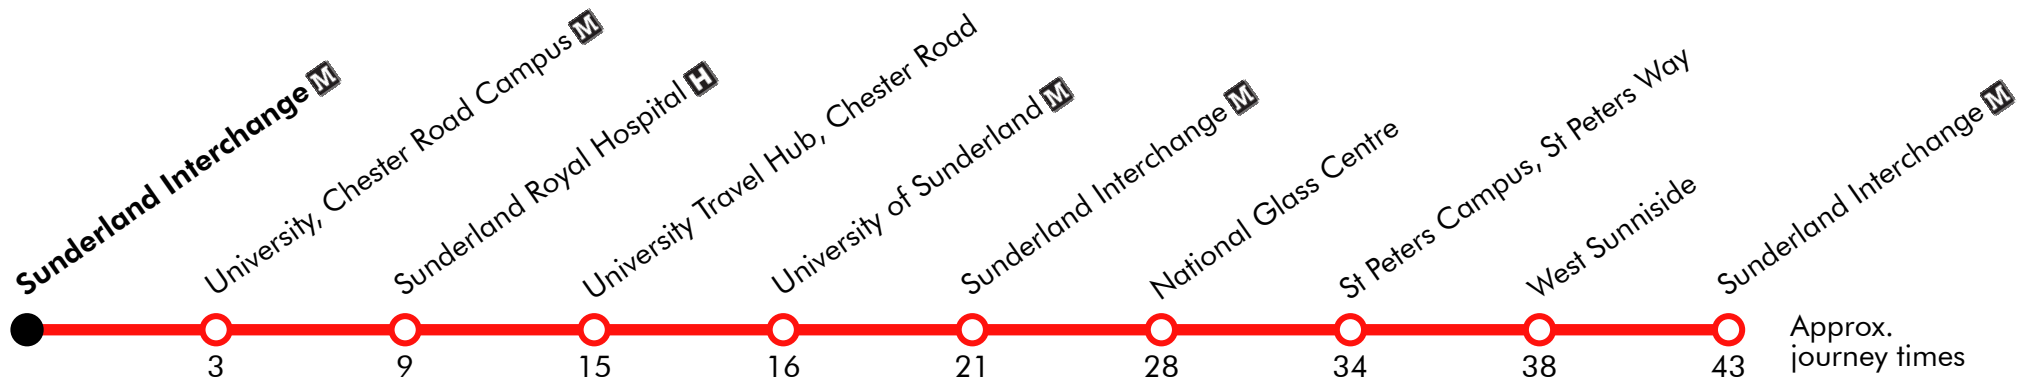

702

Sunderland Interchange-City Campus-National Glass Centre-Sunderland Interchange

Go North East: Connect

Effective from: 13/09/2021

Monday to Friday

Sunderland Interchange	0748	0822	0857	0927	1002	1032		02 32		1502	1532	1607	1642	1712	1742	1827
University, Chester Road Campus	0751	0825	0900	0930	1005	1035		05 35		1505	1535	1610	1645	1715	1745	1830
Sunderland Royal Hospital	0758	0832	0906	0936	1011	1041		11 41		1511	1541	1617	1651	1721	1751	1836
University Travel Hub, Chester Road	0804	0838	0912	0942	1017	1047	Then at these mins. past the hour	17 47	until	1517	1547	1623	1657	1727	1757	1842
University of Sunderland	0805	0839	0913	0943	1018	1048		18 48		1518	1548	1624	1658	1728	1758	1843
Sunderland Interchange	<i>arr</i>	0808	0842	0916	0946	1021	1051	21 51		1521	1551	1627	1701	1731	1801	1846
Sunderland Interchange	<i>dep</i>	0810	0844	0918	0948	1023	1053	23 53		1523	1553	1629	1703	1733	1803	1848
National Glass Centre		0819	0853	0925	0955	1030	1100	30 00		1530	1600	1638	1710	1740	1810	1855
St Peters Campus, St Peters Way	<i>arr</i>	0821	0855	0927	0957	1032	1102	32 02		1532	1602	1640	1712	1742	1812	1857
St Peters Campus, St Peters Way	<i>dep</i>	0825	0859	0931	1001	1036	1106	36 06		1536	1606	1644	1716	1746	1816	1901
West Sunnyside		0830	0904	0935	1005	1040	1110	40 10		1540	1610	1649	1720	1750	1820	1905
Sunderland Interchange		0836	0910	0940	1010	1045	1115	45 15		1545	1615	1655	1725	1755	1825	1910