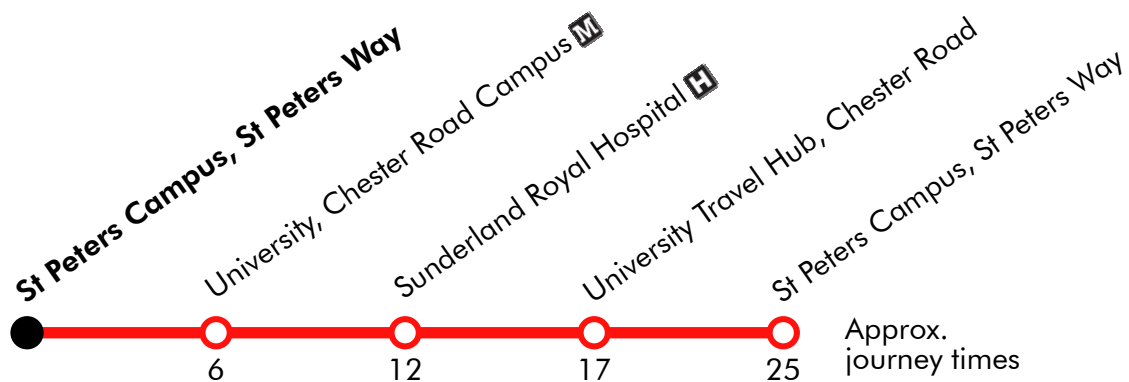

Via: Park Lane, Green Terrace, Chester Road, Western Hill, Chester Road, Kayll Road, Hylton Road, St Marks Road, Chester Road, Park Lane, St Mary's Boulevard, Sheepfolds N, Hay Street, Stadium Way, Southwick Road, Wheatshaf Roker Avenue, Church Street N, St Peters Way, Dame Dorothy Street, High Street West, West Sunnyside, Borough Road, Holmeside, Park Lane

Go North East: Connect

Effective from: 13/09/2021

Monday to Friday

Notes:

	*	*	*	*	*	*	*	*	*	*	*	*	*	*	*	
St Peters Campus, St Peters Way	0933	1008	1038	1108	1138	1208	1238	1308	1338	1408	1438	1914	1944	2014	2044
University, Chester Road Campus	0939	1014	1044	1114	1144	1214	1244	1314	1344	1414	1444	1918	1948	2018	2048
Sunderland Royal Hospital	0915	0945	1020	1050	1120	1150	1220	1250	1320	1350	1420	1924	1954	2024	2054
University Travel Hub, Chester Road	0920	0950	1025	1055	1125	1155	1225	1255	1325	1355	1425	1929	1959	2029	2059
St Peters Campus, St Peters Way	0928	0958	1033	1103	1133	1203	1233	1303	1333	1403	1433	1937	2007	2037	2107

* Operates during Sunderland University term time only

Monday to Friday (continued)

St Peters Campus, St Peters Way	2114	2144	2212
University, Chester Road Campus	2118	2148	2218
Sunderland Royal Hospital	2124	2154	2224
University Travel Hub, Chester Road	2129	2159
St Peters Campus, St Peters Way	2137	2207

Via: Park Lane, Green Terrace, Chester Road, Western Hill, Chester Road, Kayll Road, Hylton Road, St Marks Road, Chester Road, Park Lane, St Mary's Boulevard, Liberty Way, St Peters Way, Dame Dorothy Street, High Street West, West Sunnyside, Borough Road, Holmeside, Park Lane