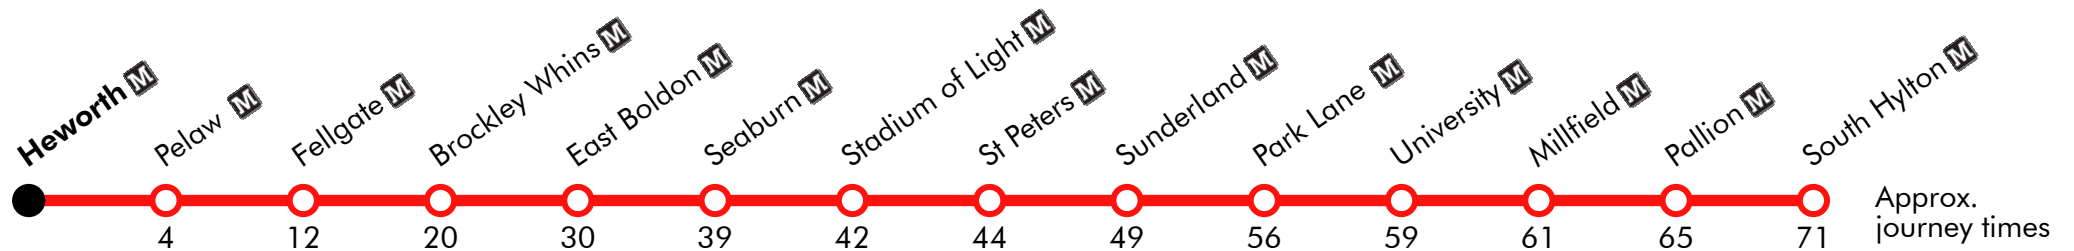

901

Metro Replacement 26-06-2022 : Heworth - South Hylton Nexus Metro Replacement

Sunday

Heworth Interchange	0550	0610	0630	0650		10	30	50		2210	2230	2250	2310	2331
Pelaw, Shields Rd-Cartmel Pak	0554	0614	0634	0654		14	34	54		2214	2234	2254	2314	2335
Fellgate	0602	0622	0642	0702		22	42	02		2222	2242	2302	2322	2343
Brockley Whins, Melbourne Gardens	0610	0630	0650	0710		30	50	10		2230	2250	2310	2330	2351
East Boldon	0620	0640	0700	0720	Then at these mins. past the hour	40	00	20	until	2240	2300	2320	2340	0001
Seaburn	0629	0649	0709	0729		49	09	29		2249	2309	2329	2349	0010
Stadium of Light	0632	0652	0712	0732		52	12	32		2252	2312	2332	2352	0013
St Peters	0634	0654	0714	0734		54	14	34		2254	2314	2334	2354	0015
Sunderland Fawcett Street	0639	0659	0719	0739		59	19	39		2259	2319	2339	2359	0020
Sunderland Interchange	0646	0706	0726	0746		06	26	46		2306	2326	2346	0006	0027
University Chester Road Campus	0649	0709	0729	0749		09	29	49		2309	2329	2349	0009	0030
Millfield Metro	0651	0711	0731	0751		11	31	51		2311	2331	2351	0011	0032
Pallion	0655	0715	0735	0755		15	35	55		2315	2335	2355	0015	0036
South Hylton, Metro	0701	0721	0741	0801		21	41	01		2321	2341	0001	0021	0042

Via: Sunderland Road, Shields Road, Calfclose Lane, Melbourne Gardens, Cleadon Lane, Station Road, Newcastle Road, North Bridge Street, Fawcett Street, Park Lane, Chester Road, Hylton Road, Pallion New Road, Hylton Bank