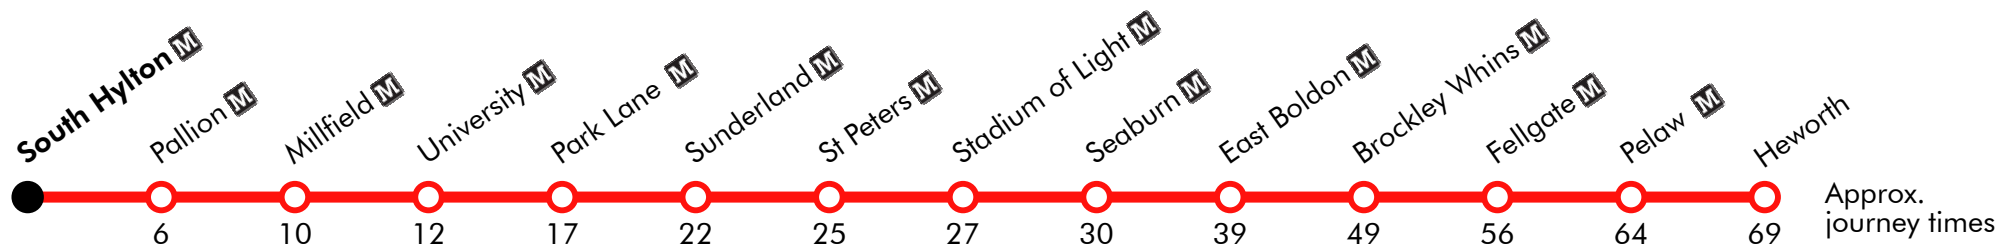

903

Metro Replacement 25-06-2022 : South Hylton - Regent Centre Nexus Metro Replacement

Saturday

South Hylton, Metro	2319	2339	2349
Pallion	2325	2345	2355
Millfield Metro	2329	2349	2359
University of Sunderland	2331	2351	0001
Sunderland Interchange	2336	2356	0006
Sunderland Fawcett Street	2341	0001	0011
Wheatsheaf (Stadium of Light)	2344	0004	0014
Stadium of Light	2346	0006	0016
Seaburn	2349	0009	0019
East Boldon	2358	0018	0028
Brockley Whins	0008	0028	0038
Fellgate	0015	0035	0045
Shields Road	0023	0043	0053
Heworth Interchange	0028	0048	0058
Felling Metro	....	0050	0100
Sunderland Road	....	0053	0103
Gateshead Interchange	....	0058	0108
Central Station Westgate Road	....	0105	0115
Newcastle Market Street	....	0110	0120
Haymarket St Marys Place	....	0115	0125
Jesmond - Osborne Road	....	0120	0130
Osborne Road	....	0124	0134
Jesmond Dene Road	....	0126	0136
South Gosforth Roundabout	....	0130	0140
Regent Centre Interchange	....	0135	0145

Via: Hylton Bank, Pallion New Road, Hylton Road, Chester Road, Park Lane, Fawcett Street, North Bridge Street, Newcastle Road, Station Road, Cleadon Lane, Melbourne Gardens, Calfclose Lane, Shields Road