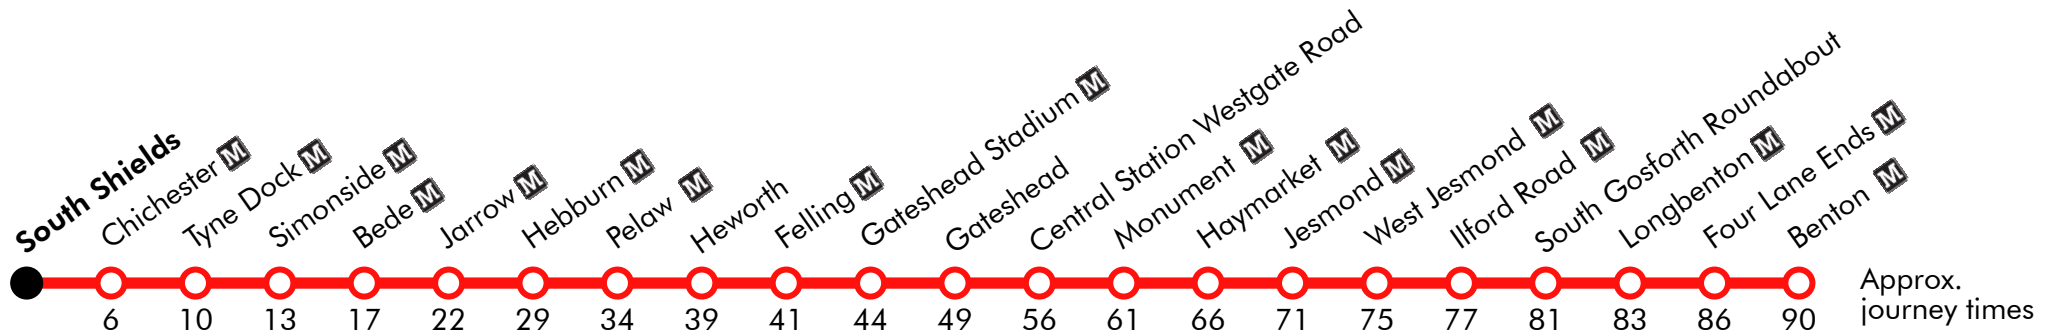

902

Metro Replacement 25-06-2022 : Benton - South Shields J H Coaches

Saturday

South Shields Interchange	2346
Chichester	2352
Boldon Lane	2356
Newcastle Road	2359
Bede Industrial Estate	0003
Jarrow Bus Station	0008
Hebburn Station Road	0015
Shields Road	0020
Heworth Interchange	0025
Felling Metro	0027
Sunderland Road	0030
Gateshead Interchange	0035
Central Station Westgate Road	0042
Newcastle Market Street	0047
Haymarket St Marys Place	0052
Jesmond - Osborne Road	0057
Osborne Road	0101
Jesmond Dene Road	0103
South Gosforth Roundabout	0107
HMRC Benton Park View	0109
Four Lane Ends Interchange	0112
Ashleigh Grove	0116

Via: Interchange, Chichester, Boldon Lane, Newcastle Road, Bedesway, Jarrow Bus Station, Station Road, Shields Road, Sunderland Road, West Street, Westgate Road, Market Street, St Mary's Place, Osborne Road, Jesmond Dene Road, Haddricksmill Road, Benton Park Road, Four Lane Ends Interchange, Ashleigh Grove

902

Metro Replacement 26-06-2022 : Benton - South Shields J H Coaches

Sunday

South Shields Interchange	2356
Chichester	0002
Boldon Lane	0006
Newcastle Road	0009
Bede Industrial Estate	0013
Jarrow Bus Station	0018
Hebburn Station Road	0025
Shields Road	0030
Heworth Interchange	0035
Felling Metro	0037
Sunderland Road	0040
Gateshead Interchange	0045
Central Station Westgate Road	0052
Newcastle Market Street	0057
Haymarket St Marys Place	0102
Jesmond - Osborne Road	0107
Osborne Road	0111
Jesmond Dene Road	0113
South Gosforth Roundabout	0117
HMRC Benton Park View	0119
Four Lane Ends Interchange	0122
Ashleigh Grove	0126