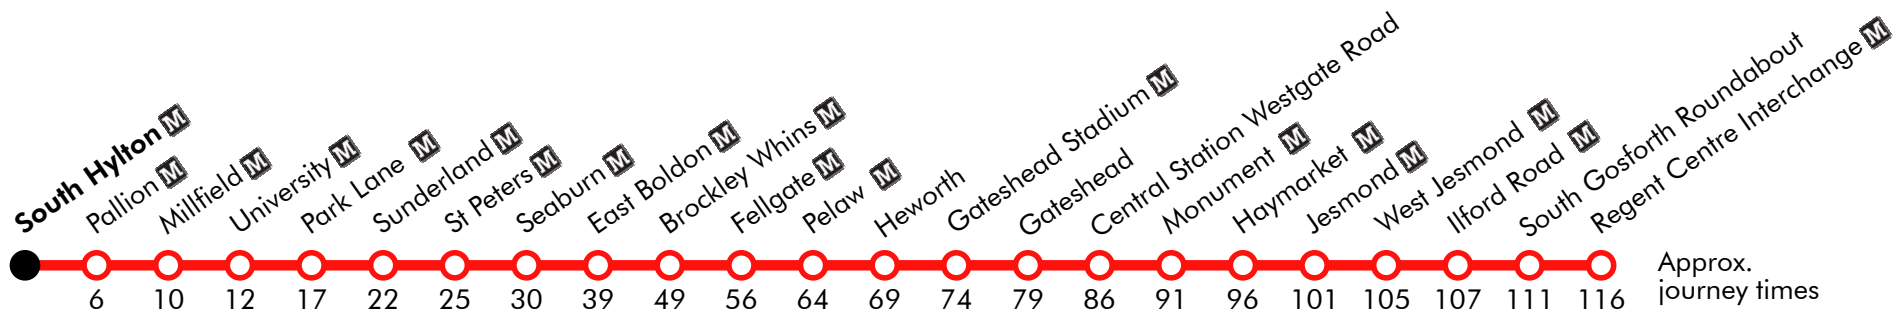

903

Metro Replacement 26-06-2022 : South Hylton - Regent Centre Nexus Metro Replacement

Sunday

South Hylton, Metro	2342	2349
Pallion	2348	2355
Millfield Metro	2352	2359
University of Sunderland	2354	0001
Sunderland Interchange	2359	0006
Sunderland Fawcett Street	0004	0011
Wheatsheaf (Stadium of Light)	0007	0014
Stadium of Light	0009	0016
Seaburn	0012	0019
East Boldon	0021	0028
Brockley Whins	0031	0038
Fellgate	0038	0045
Shields Road	0046	0053
Heworth Interchange	0051	0058
Felling Metro	0053	0100
Sunderland Road	0056	0103
Gateshead Interchange	0101	0108
Central Station Westgate Road	0108	0115
Newcastle Market Street	0113	0120
Haymarket St Marys Place	0118	0125
Jesmond - Osborne Road	0123	0130
Osborne Road	0127	0134
Jesmond Dene Road	0129	0136
South Gosforth Roundabout	0133	0140
Regent Centre Interchange	0138	0145

Via: Hylton Bank, Pallion New Road, Hylton Road, Chester Road, Park Lane, Fawcett Street, North Bridge Street, Newcastle Road, Station Road, Cleadon Lane, Melbourne Gardens, Calfclose Lane, Shields Road, Sunderland Road, West Street, Westgate Road, Market Street, St Mary's Place, Osborne Road, Jesmond Dene Road, Haddricksmill Road, Great North Road