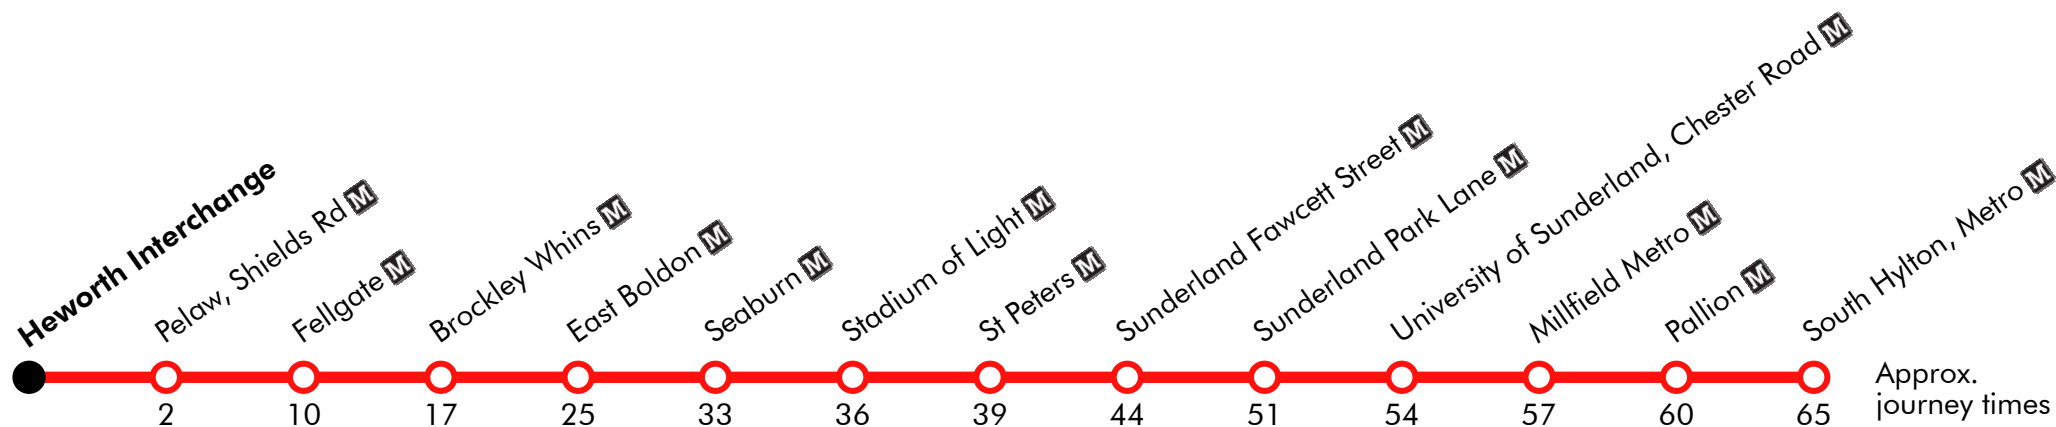

901

Metro Replacement: 19-05-2019: Heworth - Sunderland - South Hylton

Effective from: 19/05/2019

Go North East

Sunday

Heworth Interchange	0555	0631	0704	0725	0755	0825	0855	0923	0948	1003	1018	1033	1048	1103	1118	1133
Pelaw, Shields Rd-Cartmel Pak	0557	0633	0706	0727	0757	0827	0857	0925	0950	1005	1020	1035	1050	1105	1120	1135
Fellgate	0605	0641	0714	0735	0805	0835	0905	0933	0958	1013	1028	1043	1058	1113	1128	1143
Brockley Whins	0612	0648	0721	0742	0812	0842	0912	0940	1005	1020	1035	1050	1105	1120	1135	1150
East Boldon	0620	0656	0729	0750	0820	0850	0920	0948	1013	1028	1043	1058	1113	1128	1143	1158
Seaburn	0628	0704	0737	0758	0828	0858	0928	0956	1021	1036	1051	1106	1121	1136	1151	1206
Stadium of Light	0631	0707	0740	0801	0831	0901	0931	0959	1024	1039	1054	1109	1124	1139	1154	1209
St Peters	0634	0710	0743	0804	0834	0904	0934	1002	1027	1042	1057	1112	1127	1142	1157	1212
Sunderland Fawcett Street	0639	0715	0748	0809	0839	0909	0939	1007	1032	1047	1102	1117	1132	1147	1202	1217
Sunderland Park Lane	0646	0722	0755	0816	0846	0916	0946	1014	1039	1054	1109	1124	1139	1154	1209	1224
University of Sunderland, Chester Road	0649	0725	0758	0819	0849	0919	0949	1017	1042	1057	1112	1127	1142	1157	1212	1227
Millfield Metro	0652	0728	0801	0822	0852	0922	0952	1020	1045	1100	1115	1130	1145	1200	1215	1230
Pallion	0655	0731	0804	0825	0855	0925	0955	1023	1048	1103	1118	1133	1148	1203	1218	1233
South Hylton, Metro	0700	0736	0809	0830	0900	0930	1000	1028	1053	1108	1123	1138	1153	1208	1223	1238

Via: Shields Road, Calfclose Lane, Melbourne Gardens, Cleadon Lane, Station Road, Newcastle Road, North Bridge Street, Fawcett Street, Park Lane, Chester Road, Hylton Road, Pallion New Road, Hylton Bank