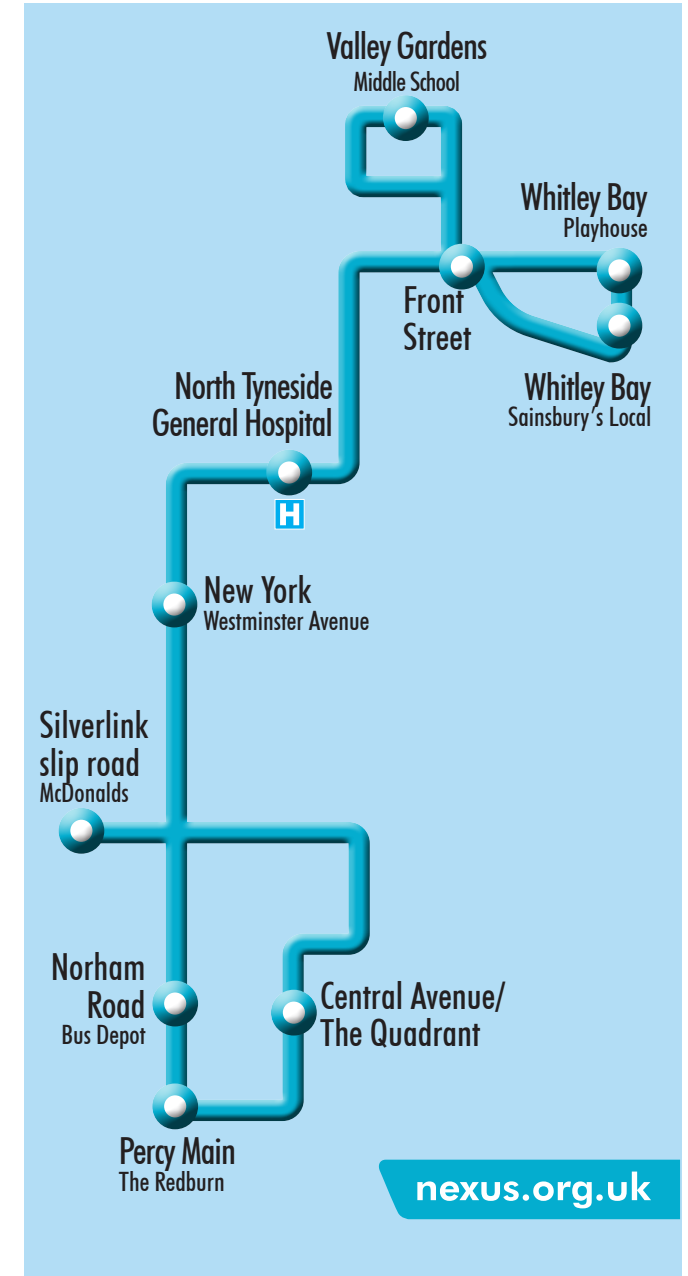

## In person

**Central Station** Metro station  
**Gateshead** Interchange  
**Haymarket** Metro station  
**North Shields** Metro station  
**Park Lane** Interchange  
**South Shields** 34-36 Fowler Street

# W3 Whitley Bay - Valley Gardens - NT General Hospital - New York - Percy Main

Operated by Central Taxis

## Monday to Saturday only

<b>Whitley Bay, Sainsbury's Local</b>	---	0800	0905	1010	1110	1210	1310	1415	1520	1635	1740
Whitley Bay Playhouse	---	0802	0907	1012	1112	1212	1312	1417	1522	1637	1742
Monkseaton Front Street, shops	---	0804	0909	1014	1114	1214	1314	1419	1525	1639	1744
Valley Gardens Middle School	---	0806	0911	1016	1116	1216	1316	1421	1527	1641	1746
North Tyneside Gen. Hospital 	---	0815	0920	1025	1125	1225	1325	1430	1542	1650	1755
New York, Westminster Avenue	---	0818	0923	1028	1128	1228	1328	1433	1545	1653	1758
Central Avenue, The Quadrant	---	0825	0930	1035	1135	1235	1335	1440	1554	1700	1805
Percy Main, The Redburn	0728	0827	0932	1037	1137	1237	1337	1442	1557	1702	1807
Silverlink slip-road, McDonald's	0734	0833	0938	1043	1143	1243	1343	1448	1605	1708	---
New York, Westminster Avenue	0738	0837	0942	1047	1147	1247	1347	1452	1609	1712	---
North Tyneside Gen. Hospital 	0742	0841	0946	1051	1151	1251	1351	1456	1613	1716	---
Valley Gardens Middle School	0751	0850	0955	1100	1200	1300	1400	1505	1623	1725	---
Monkseaton Front Street, shops	0755	0854	0959	1104	1204	1304	1404	1509	1627	1729	---
<b>Whitley Bay, Sainsbury's Local</b>	0758	0857	1002	1107	1207	1307	1407	1512	1630	1732	---