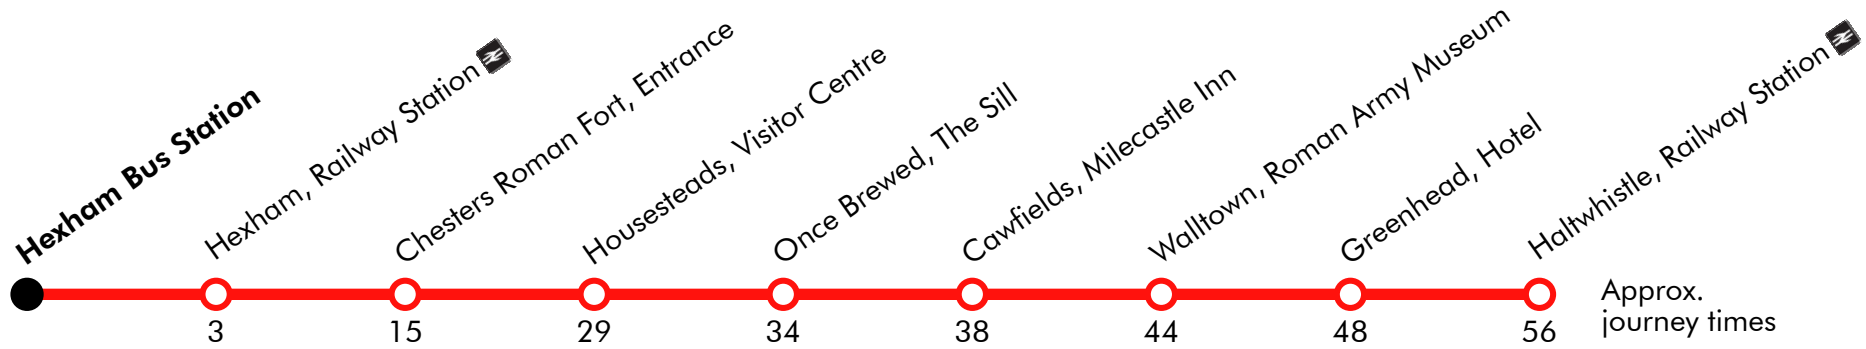

AD122

Hexham - Housesteads - Once Brewed - Haltwhistle

Go North East

Effective from: 06/11/2021

Saturday

Hexham Bus Station	0910	1110	1410	1610
Hexham, Railway Station	0913	1113	1413	1613
Chesters Roman Fort, Entrance	0925	1125	1425	1625
Housesteads, Visitor Centre	0939	1139	1439	1639
Once Brewed, The Sill	0944	1144	1444	1644
Vindolanda, Car park	0949	1149		
Once Brewed, The Sill	0954	1154	1444	1644
Shield Hill, Milecastle Inn	0958	1158		
Shield Hill, Herding Hill Farm	0959	1159		
Haltwhistle, Market Place	1004	1204		
Cawfields, Milecastle Inn			1448	1648
Walltown, Roman Army Museum			1454	1654
Greenhead, Hotel			1458	1658
Haltwhistle, Railway Station	1006	1206	1506	1706