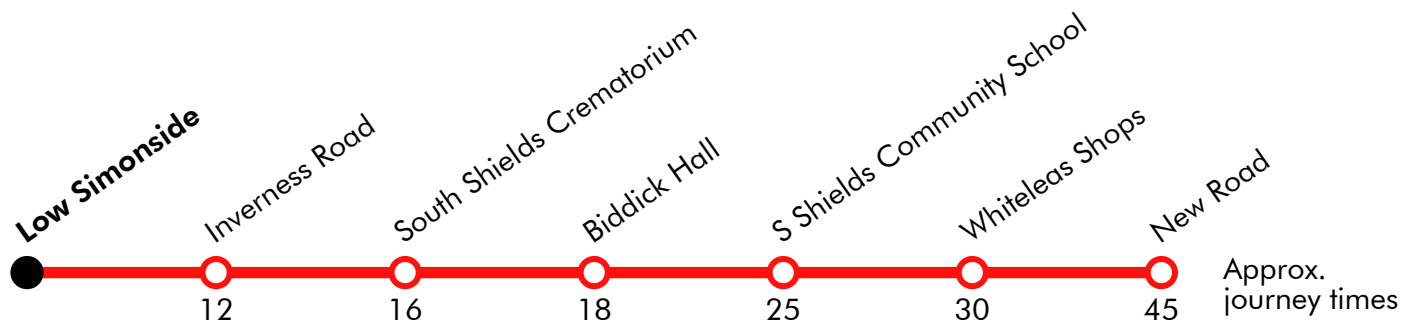

S542 Low Simonside - Boldon Asda

Effective from: 15/04/2024

Stagecoach

Monday to Friday

Low Simonside	0725
Inverness Road	0737
South Shields Crematorium	0741
Biddick Hall	0743
S Shields Community School	0750
Whiteleas Shops	0755
New Road	0810

Via: Falmouth Drive, Lynton Avenue, Stanhope Road, Leam Lane, Edinburgh Road, Inverness Road, Perth Avenue, John Reid Road, Sheridan Road, Galsworthy Road, Nevinson Avenue, Whiteleas Way, Galsworthy Road, Benton Road, Boldon Lane, New Road

S542 Boldon School - South Shields Community School

Stagecoach

Effective from: 15/04/2024

Monday to Friday

Boldon School	1530
South Leam	1543
South Shields Crematorium	1546
Biddick Hall	1553
S Shields Community School	1557

Via: New Road, Hubert Street, Leam Lane, John Reid Road, Sheridan Road, Galsworthy Road, Nevinson Avenue