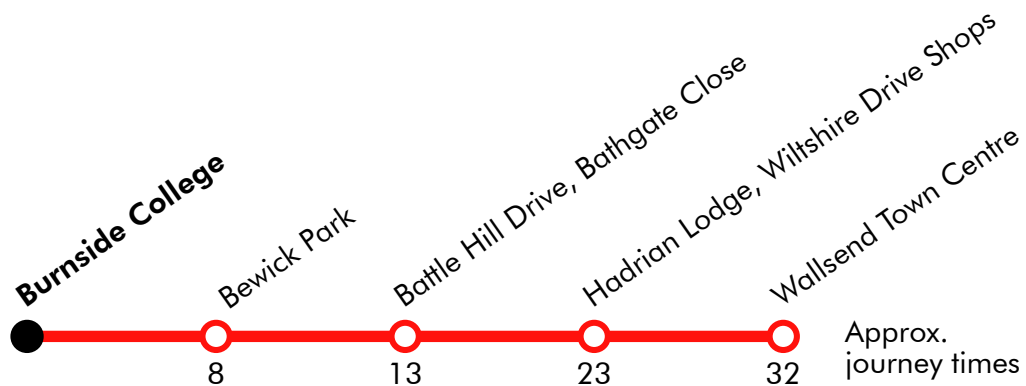

S664

Hadrian Park - Battle Hill - High Farm - Wallsend - Burnside Business & Enterprise College

Effective from: 04/09/2023

Go North East

Monday to Friday

Hadrian Park, Camerton Place	0800
Battle Hill Drive, Bathgate Close	0805
Tyne Met College, Battle Hill Drive	0810
High Farm, Mullen Road	0815
Wiltshire Drive	0820
Wallsend Town Centre	0825
Burnside Business & Enterprise College	0830

Via: Addington Drive, Battle Hill Drive, Kings Road North, Mullen Road, Wiltshire Drive, Wiltshire Gardens, Station Road, High Street East, Wallsend High Street, Boyd Road

S664

Burnside Business & Enterprise College - Wallsend - High Farm - Battle Hill - Hadrian Park

Effective from: 04/09/2023

Go North East

Monday to Friday

Burnside Business & Enterprise College	1520
Bewick Park	1528
Battle Hill Drive, Bathgate Close	1535
Hadrian Lodge, Wiltshire Drive Shops	1543
Wallsend Town Centre	1552

Via: Boyd Road, St Peters Road, Tynemouth Road, Churchill Street, Addington Drive, Battle Hill Drive, Kings Road North, Mullen Road, Wiltshire Drive, Mullen Road, Wiltshire Drive, Wiltshire Gardens, Station Road