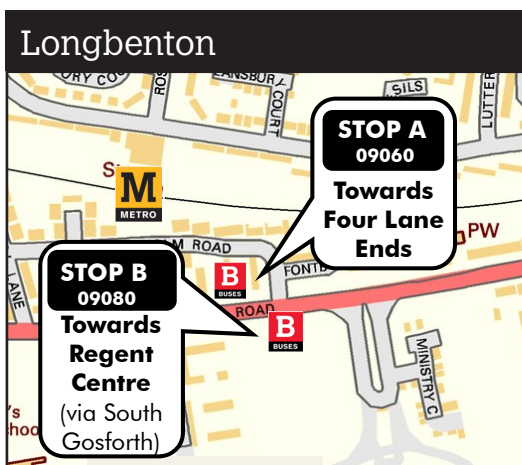

Replacement bus stop locations

No trains between South Gosforth and Four Lane Ends on Sunday 10 December from about 5.20pm (the time will vary depending on location).

A replacement bus service number 900 will be running between Regent Centre and Four Lane Ends (via South Gosforth).

Some late night buses to Four Lane Ends will continue to Benton and Manors, please check the replacement bus timetable for details.

When using the replacement bus service, take care when crossing roads.