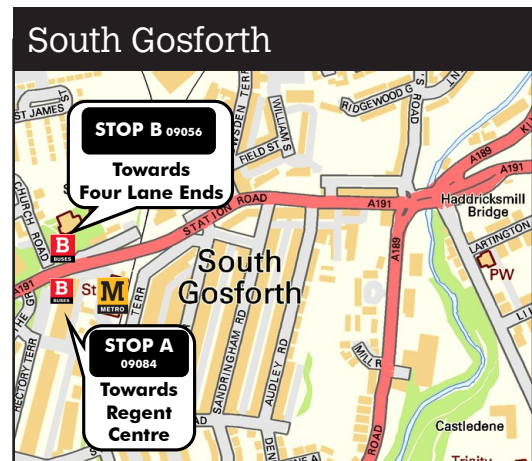

Replacement bus stop locations

No trains between South Gosforth and Four Lane Ends on Sunday 10 December from about 5.20pm (the time will vary depending on location).

A replacement bus service number 900 will be running between Regent Centre and Four Lane Ends (via South Gosforth).

Some late night buses to Four Lane Ends will continue to Benton and Manors, please check the replacement bus timetable for details.

When using the replacement bus service, take care when crossing roads.