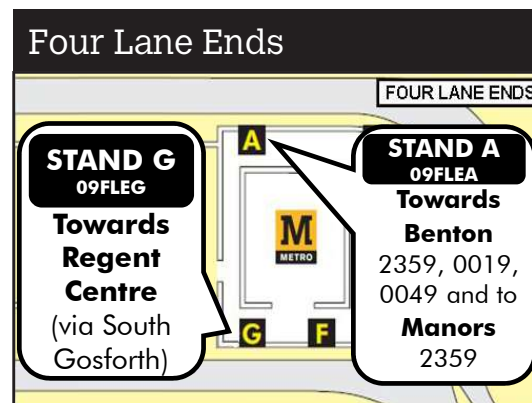

Replacement bus stop locations

No trains between South Gosforth and Four Lane Ends on Sunday 10 December from about 5.20pm (the time will vary depending on location).

A replacement bus service number 900 will be running between Regent Centre and Four Lane Ends (via South Gosforth).

Some late night buses to Four Lane Ends will continue to Benton and Manors, please check the replacement bus timetable for details.

When using the replacement bus service, take care when crossing roads.