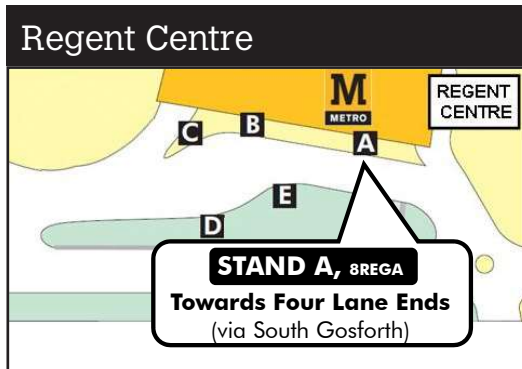

Replacement bus stop locations

No trains between South Gosforth and Four Lane Ends on Sunday 10 December from about 5.20pm (the time will vary depending on location).

A replacement bus service number 900 will be running between Regent Centre and Four Lane Ends (via South Gosforth).

Some late night buses to Four Lane Ends will continue to Benton and Manors, please check the replacement bus timetable for details.

When using the replacement bus service, take care when crossing roads.