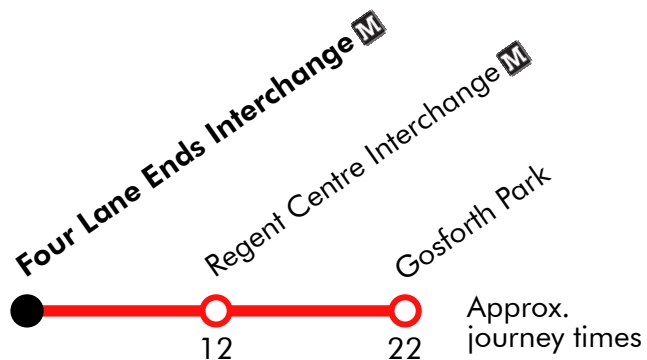

CC1

Newcastle Racecourse - Four Lane Ends

Stagecoach

Effective from: 19/05/2019

Via: Great North Road, Four Lane Ends Interchange

Sunday

Gosforth Park	0917	0947	Then at these mins. past the hour	17	47	until	1317	1347	1417	1432	1447
Regent Centre Interchange	0927	0957		27	57		1327	1357	1427	1442	1457
Four Lane Ends Interchange	0939	1009		39	09		1339	1409	1439	1454	1509

Via: Great North Road, Four Lane Ends Interchange

Effective from: 19/05/2019

Via: Four Lane Ends Interchange, Great North Road

Sunday

Four Lane Ends Interchange	0845	0915	0930	0945	1015	1045	1115	1145	1215	1245	1315	1345	1415
Regent Centre Interchange	0857	0927	0942	0957	1027	1057	1127	1157	1227	1257	1327	1357	1427
Gosforth Park	0907	0937	0952	1007	1037	1107	1137	1207	1237	1307	1337	1407	1437

Via: Four Lane Ends Interchange, Great North Road