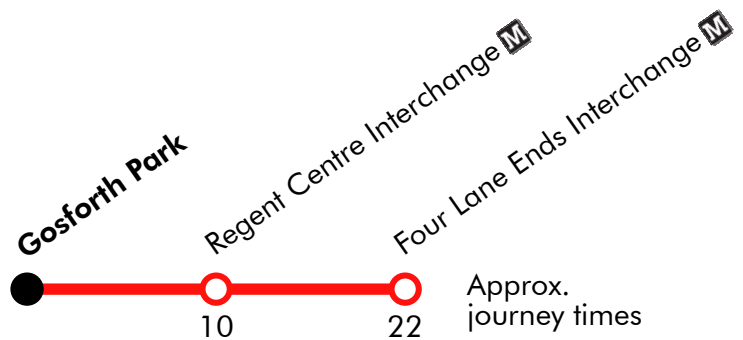

CC1

Newcastle Racecourse - Four Lane Ends

Stagecoach

Effective from: 19/05/2019

Via: Great North Road, Four Lane Ends Interchange

Sunday

Gosforth Park	0917	0947	Then at these mins. past the hour	17	47	until	1317	1347	1417	1432	1447
Regent Centre Interchange	0927	0957		27	57		1327	1357	1427	1442	1457
Four Lane Ends Interchange	0939	1009		39	09		1339	1409	1439	1454	1509

Via: Great North Road, Four Lane Ends Interchange

Effective from: 19/05/2019

Via: Four Lane Ends Interchange, Great North Road

Sunday

Four Lane Ends Interchange	0845	0915	0930	0945	1015	1045	1115	1145	1215	1245	1315	1345	1415
Regent Centre Interchange	0857	0927	0942	0957	1027	1057	1127	1157	1227	1257	1327	1357	1427
Gosforth Park	0907	0937	0952	1007	1037	1107	1137	1207	1237	1307	1337	1407	1437

Via: Four Lane Ends Interchange, Great North Road