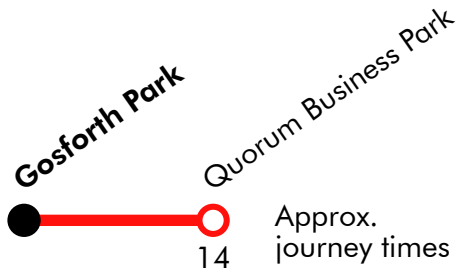

CC2

Newcastle Racecourse - Quorum Business Park

Stagecoach

Effective from: 19/05/2019

Via: Great North Road, Quorum Business Park Internal Road

Sunday

Gosforth Park	0920	0940	1000	1020	1040	Then at these mins. past the hour	00	20	40	until	1300	1320	1340	1400	1420	1440
Quorum Business Park	0934	0954	1014	1034	1054		14	34	54		1314	1334	1354	1414	1434	1454

Via: Great North Road, Quorum Business Park Internal Road

Effective from: 19/05/2019

Via: Quorum Business Park Internal Road, Great North Road

Sunday

Quorum Business Park	0900	0920	0940	Then at these mins. past the hour	00	20	40	until	1300	1320	1340	1400	1420
Gosforth Park	0912	0932	0952		12	32	52		1312	1332	1352	1412	1432

Via: Quorum Business Park Internal Road, Great North Road