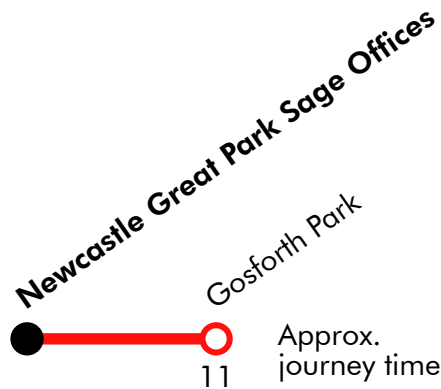

# Newcastle Racecourse - Newcastle Great Park

Stagecoach

Effective from: 19/05/2019

**Sunday**

Gosforth Park	0915	0935	0955	1015	1035	1055	1115	1135	1205	1225	1245	1305	1325	1345	1405	1425
Newcastle Great Park Sage Offices	0926	0946	1006	1026	1046	1106	1126	1146	1216	1236	1256	1316	1336	1356	1416	1436

**Sunday (continued)**

Gosforth Park	1445
Newcastle Great Park Sage Offices	1456

Via: Great North Road, Great Park Way

Effective from: 19/05/2019

Via: Great Park Way, Great North Road

**Sunday**

<b>Newcastle Great Park Sage Offices</b>	<b>0900</b>	<b>0920</b>	<b>0940</b>	Then at these mins. past the hour	<b>00</b>	<b>20</b>	<b>40</b>	until	<b>1300</b>	<b>1320</b>	<b>1340</b>	<b>1400</b>	<b>1420</b>
<b>Gosforth Park</b>	<b>0911</b>	<b>0931</b>	<b>0951</b>		<b>11</b>	<b>31</b>	<b>51</b>		<b>1311</b>	<b>1331</b>	<b>1351</b>	<b>1411</b>	<b>1431</b>

Via: Great Park Way, Great North Road