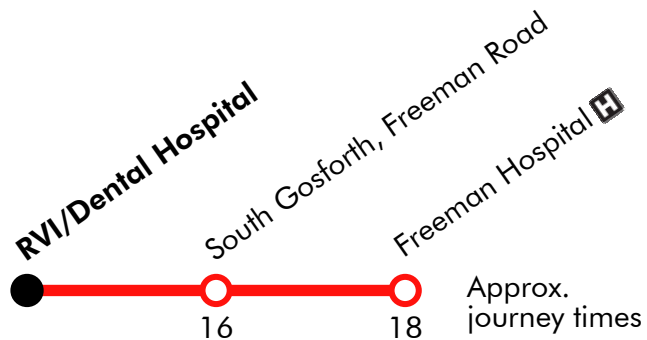

RVI Hospital - Freeman Hospital

Effective from: 01/06/2020

Go North East

Monday to Friday

RVI/Dental Hospital	0640	0700	0720	0740	Then at	00	20	40		1800	1820	1840	1900	1920
South Gosforth, Freeman Road	0656	0716	0736	0756	past the	16	36	56	until	1816	1836	1856	1916	1936
Freeman Hospital	0658	0718	0738	0758	hour	18	38	58		1818	1838	1858	1918	1938

Via: Freeman Road, Freeman Hospital Grounds

Freeman Hospital - RVI Hospital

Effective from: 01/06/2020

Go North East

Freeman Hospital 

RVI/Dental Hospital

18

Approx. journey times

Monday to Friday

Freeman Hospital	0640	0700	0720	0740	Then at these the hour mins. past	00	20	40	until	1800	1820	1840	1900	1920
RVI/Dental Hospital	0658	0718	0738	0758		18	38	58		1818	1838	1858	1918	1938

Via: Freeman Hospital Grounds