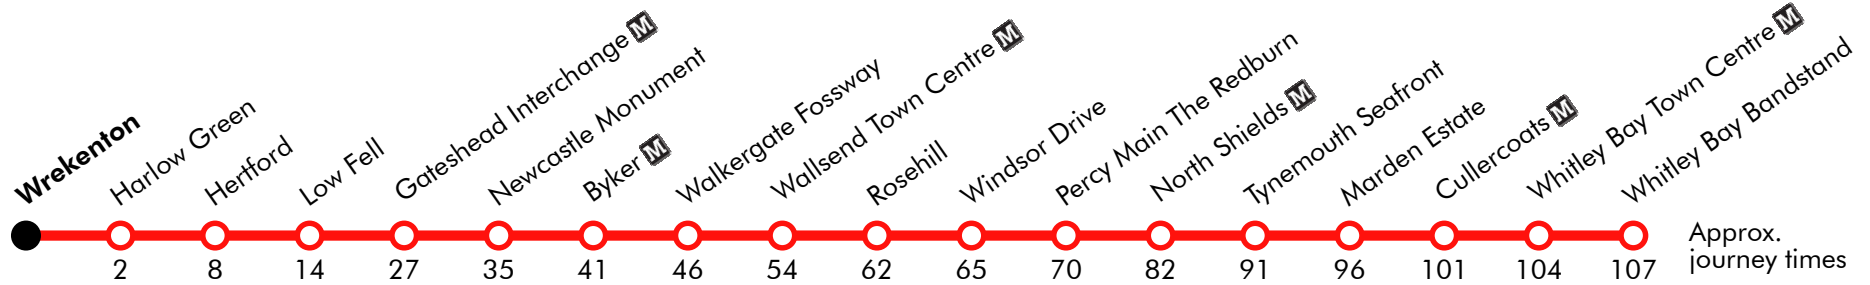

# 1 Whitley Bay - North Shields - Wallsend - Newcastle - Gateshead - Wrekenton Go North East: Coaster

Effective from: 30/04/2017

## Wrekenton - Gateshead - Newcastle - Wallsend - North Shields - Whitley Bay Go North East: Coaster

Effective from: 30/04/2017

# 1 Wrekenton - Gateshead - Newcastle - Wallsend - North Shields - Whitley Bay Go North East: Coaster

Effective from: 30/04/2017