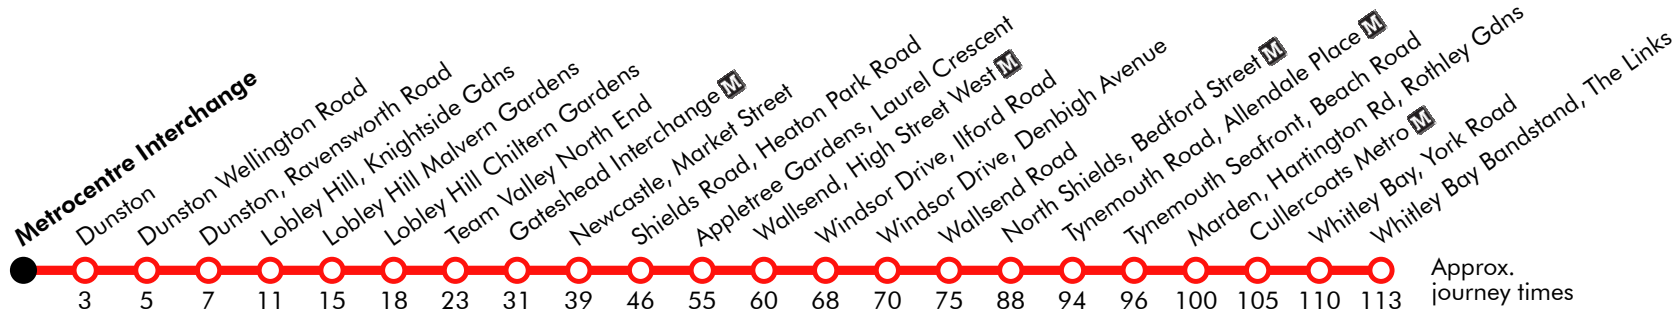

Monday to Friday

Metrocentre Interchange	....	....	....	....	....	0858	0928	0958	1028	1058	1128	1158	1228	1258	1328	1358	
Dunston, Wellington Rd-Nelson St	0627	0653	0725	0752	0823	0902	0932	1002	1032	1102	1132	1202	1232	1302	1332	1402	
Dunston Wellington Road	0629	0655	0727	0754	0825	0904	0934	1004	1034	1104	1134	1204	1234	1304	1334	1404	
Dunston, Ravensworth Road	0631	0657	0729	0756	0827	0906	0936	1006	1036	1106	1136	1206	1236	1306	1336	1406	
Lobley Hill, Knightside Gdns-Braeside	0635	0701	0733	0800	0831	0910	0940	1010	1040	1110	1140	1210	1240	1310	1340	1410	
Lobley Hill Chiltern Gardens	|	|	|	|	|	|	|	|	|	|	|	|	|	|	|	|	
Lobley Hill Malvern Gardens	|	|	|	|	|	|	|	|	|	|	|	|	|	|	|	|	
Lobley Hill Malvern Gardens	0638	0704	0737	0804	0835	0914	0944	1014	1044	1114	1144	1214	1244	1314	1344	1414	
Lobley Hill Chiltern Gardens	0641	0707	0740	0807	0838	0917	0947	1017	1047	1117	1147	1217	1247	1317	1347	1417	
Team Valley North End	0645	0711	0745	0813	0844	0922	0952	1022	1052	1122	1152	1222	1252	1322	1352	1422	
Gateshead Interchange	arr	0652	0719	0755	0823	0854	0929	0959	1029	1059	1129	1159	1229	1259	1329	1359	1429
Gateshead Interchange	dep	0652	0720	0757	0825	0856	0930	1000	1030	1100	1130	1200	1230	1300	1330	1400	1430
Newcastle, Market Street	0700	0728	0806	0835	0906	0938	1008	1038	1108	1138	1208	1238	1308	1338	1408	1438	
Shields Road, Heaton Park Road	....	0734	0813	0842	0913	0945	1015	1045	1115	1145	1215	1245	1315	1345	1415	1445	
Appletree Gardens, Laurel Crescent	....	0743	0822	0851	0922	0954	1024	1054	1124	1154	1224	1254	1324	1354	1424	1454	
Wallsend, High Street West	....	0747	0827	0856	0927	0959	1029	1059	1129	1159	1229	1259	1329	1359	1429	1459	
Windsor Drive, Ilford Road	....	0756	0836	0905	0936	1008	1038	1108	1138	1208	1238	1308	1338	1408	1438	1508	
Windsor Drive, Denbigh Avenue	....	0758	0838	0907	0938	1010	1040	1110	1140	1210	1240	1310	1340	1410	1440	1510	
Norham Road-Berwick Terrace	....	|	|	|	|	|	|	|	|	|	|	|	|	|	|	|	
Wallsend Road-Elsdon Terrace	arr	....	0802	0842	0911	0943	1014	1044	1114	1144	1214	1244	1314	1344	1414	1444	1514
Wallsend Road-Elsdon Terrace	dep	....	0803	0843	0912	0944	1015	1045	1115	1145	1215	1245	1315	1345	1415	1445	1515
North Shields, Bedford Street	arr	....	0813	0854	0923	0955	1026	1056	1126	1156	1226	1256	1326	1356	1426	1456	1526
North Shields, Bedford Street	dep	....	0815	0856	0925	0959	1029	1059	1129	1159	1229	1259	1329	1359	1429	1500	1530
Tynemouth Road, Allendale Place	....	0823	0903	0932	1005	1035	1105	1135	1205	1235	1305	1335	1405	1435	1506	1536	
Tynemouth Seafront, Beach Road	....	0825	0905	0934	1007	1037	1107	1137	1207	1237	1307	1337	1407	1437	1508	1538	
Marden, Hartington Rd, Rothley Gdns	....	0830	0910	0939	1012	1042	1112	1142	1212	1242	1312	1342	1412	1442	1513	1543	
Cullercoats Metro	....	0835	0915	0945	1017	1047	1117	1147	1217	1247	1317	1347	1417	1447	1518	1548	
Whitley Bay, York Road	....	0840	0920	0950	1022	1052	1122	1152	1222	1252	1322	1352	1422	1452	1523	1553	
Whitley Bay Bandstand, The Links	....	0843	0923	0953	1025	1055	1125	1155	1225	1255	1325	1355	1425	1455	1526	1556