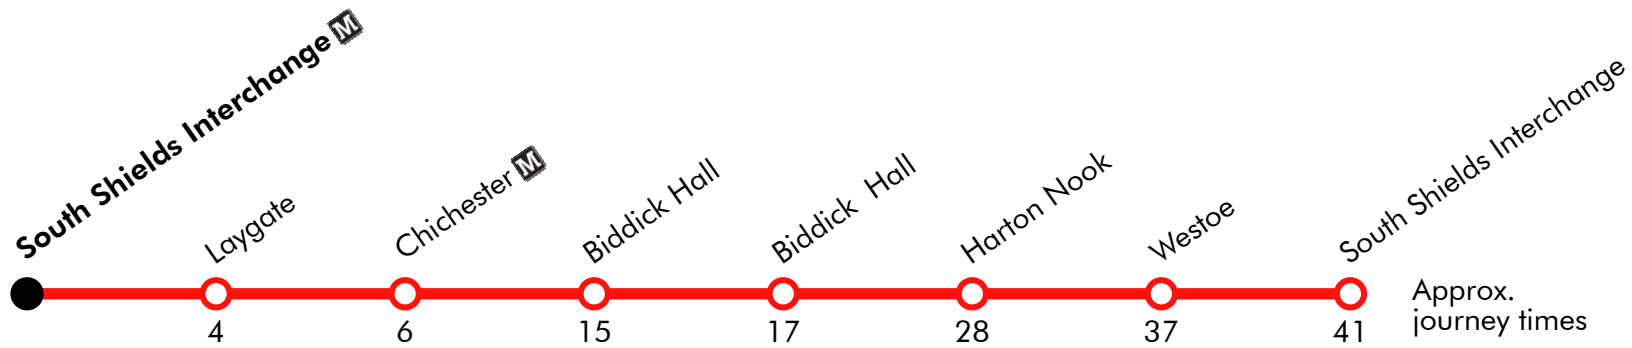

2 South Shields - Biddick Hall - Whiteleas - South Shields Stagecoach

Effective from: 07/03/2021

Saturday

South Shields Interchange	0458	0543	0630
Laygate	0502	0547	0634
Chichester	0504	0549	0636
Biddick Hall	0513	0558	0645
Biddick Hall	0515	0600	0647
Harton Nook	0526	0611	0658
Westoe	0535	0620	0707
South Shields Interchange	0539	0624	0711