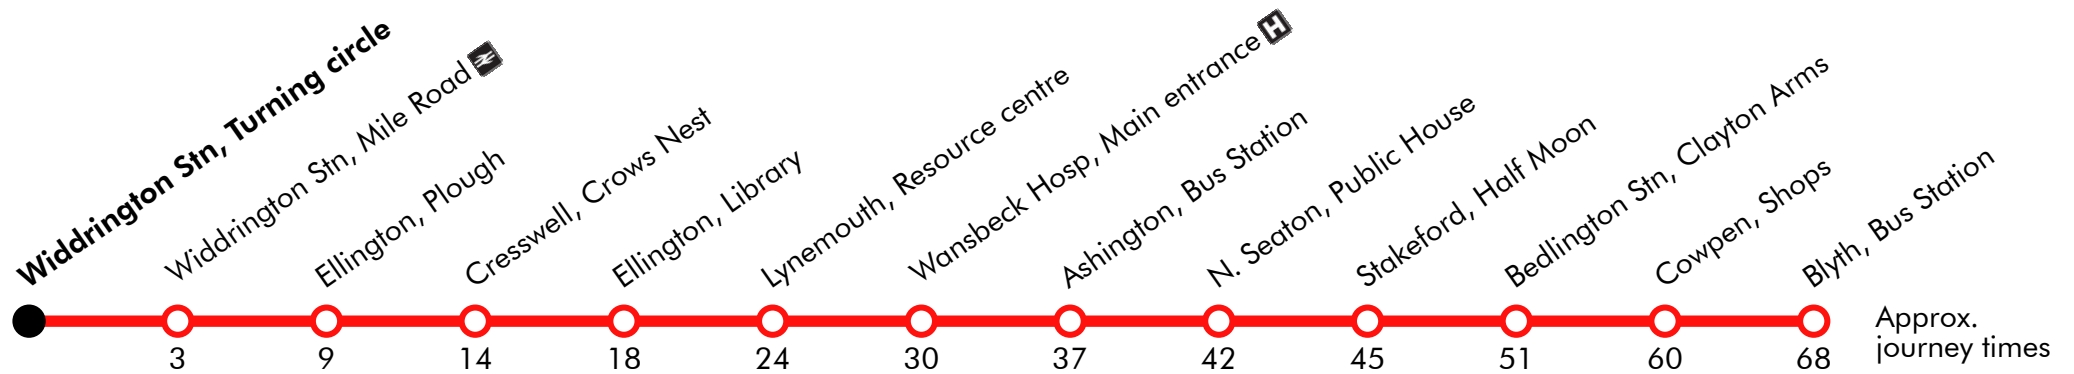

1

Widdrington Estate - Ashington - Blyth

Effective from: 22/01/2017

Arriva

Monday to Friday

Widdrington Stn, Turning circle	....	0625	....	0725	....	....	0835	....	....		35	....	....		1535	....	....	1645
Widdrington Stn, Mile Road	....	0628	....	0728	....	....	0838	....	....		38	....	....		1538	....	....	1648
Ellington, Plough	....	0634	....	0734	....	....	0844	....	....		44	....	....		1544	....	....	1654
Cresswell, Crows Nest	....	0639	....	0739	....	....	0849	....	....		49	....	....		1549	....	....	1659
Ellington, Library	....	0643	....	0743	....	....	0853	....	....	Then at these mins. past the hour	53	....	....		1553	....	....	1703
Lynemouth, Resource centre	....	0649	....	0749	....	....	0859	....	....		59	....	....		1559	....	....	1709
Wansbeck Hosp, Main entrance	....	0655	0715	0755	0735	0815	0905	0840	0925		05	45	25	until	1605	1545	1630	1715
Ashington, Bus Station	arr	....	0659	0719	0759	0739	0819	0909	0844	0929	09	49	29		1609	1549	1634	1719
Ashington, Bus Station	dep	0616	0702	0722	0802	0742	0822	0912	0847	0932	12	52	32		1612	1552	1637	1722
N. Seaton, Public House		0620	0707	0727	0807	0747	0827	0917	0852	0937	17	57	37		1617	1557	1642	1727
Stakeford, Half Moon		0623	0710	0730	0810	0750	0830	0920	0855	0940	20	00	40		1620	1600	1645	1730
Bedlington Stn, Clayton Arms		0629	0716	0736	0816	0756	0836	0926	0901	0946	26	06	46		1626	1606	1651	1736
Cowpen, Shops		0636	0725	0745	0825	0805	0845	0935	0910	0955	35	15	55		1635	1615	1700	1745
Blyth, Bus Station		0643	0733	0753	0838	0813	0858	0943	0918	1003	43	23	03		1643	1623	1708	1753