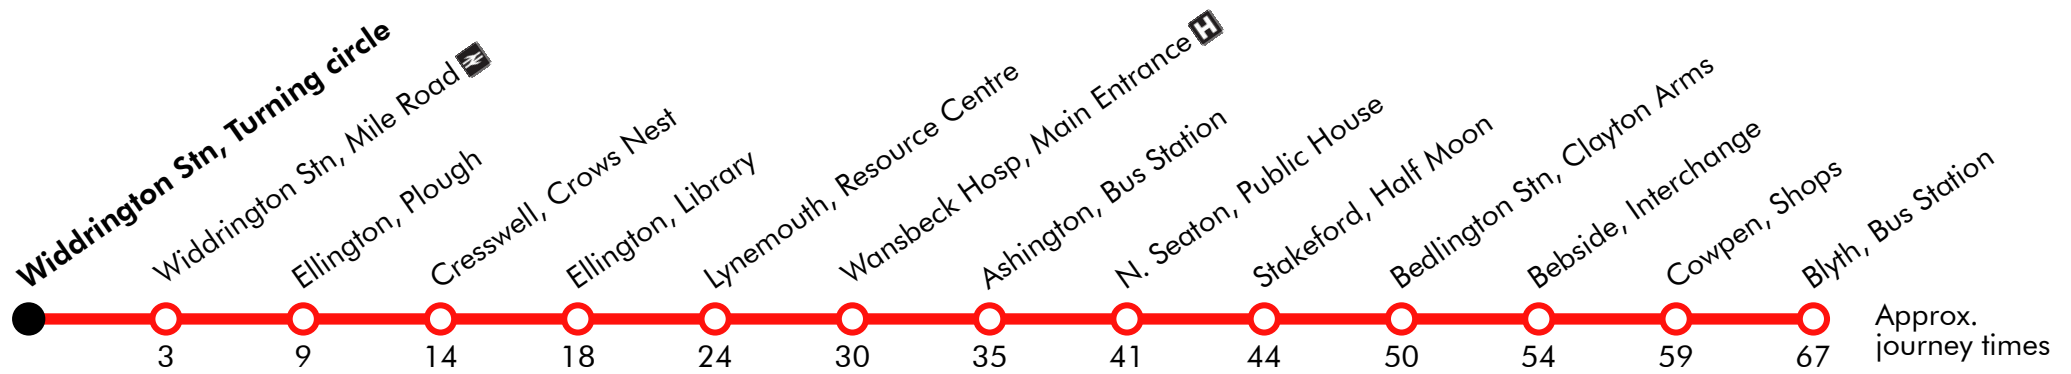

1

Widdrington Estate - Ashington - Blyth

Effective from: 01/09/2019

Arriva

Monday to Friday

Widdrington Stn, Turning circle	....	0626	....	....	0726	....	....	0836	....	....	0936		....	....	36		....	....	
Widdrington Stn, Mile Road	....	0629	....	....	0729	....	....	0839	....	....	0939		....	....	39		....	....	
Ellington, Plough	....	0635	....	....	0735	....	....	0845	....	....	0945		....	....	45		....	....	
Cresswell, Crows Nest	....	0640	....	....	0740	....	....	0850	....	....	0950	Then at	....	....	50		....	....	
Ellington, Library	....	0644	....	....	0744	....	....	0854	....	....	0954		....	....	54		....	....	
Lynemouth, Resource Centre	....	0650	....	....	0750	....	....	0900	....	....	1000		....	....	00		....	....	
Wansbeck Hosp, Main Entrance	....	0656	0716	0736	0756	0816	0841	0906	0926	0946	1006	these mins. past the hour	26	46	06	until	1526	1546	
Ashington, Bus Station	arr	....	0700	0720	0740	0800	0820	0845	0910	0930	0950		1010	30	50		10	1530	1550
Ashington, Bus Station	dep	0616	0701	0721	0741	0801	0821	0846	0911	0931	0951		1011	31	51		11	1531	1551
N. Seaton, Public House		0621	0707	0727	0747	0807	0827	0852	0917	0937	0957	1017	37	57	17		1537	1557	
Stakeford, Half Moon		0624	0710	0730	0750	0810	0830	0855	0920	0940	1000	1020	40	00	20		1540	1600	
Bedlington Stn, Clayton Arms		0629	0716	0736	0756	0816	0836	0901	0926	0946	1006	1026	46	06	26		1546	1606	
Bebside, Interchange		0632	0720	0740	0800	0820	0840	0905	0930	0950	1010	1030	50	10	30		1550	1610	
Cowpen, Shops		0636	0725	0745	0805	0825	0845	0910	0935	0955	1015	1035	55	15	35		1555	1615	
Blyth, Bus Station		0643	0733	0753	0813	0838	0858	0918	0943	1003	1023	1043	03	23	43		1603	1623