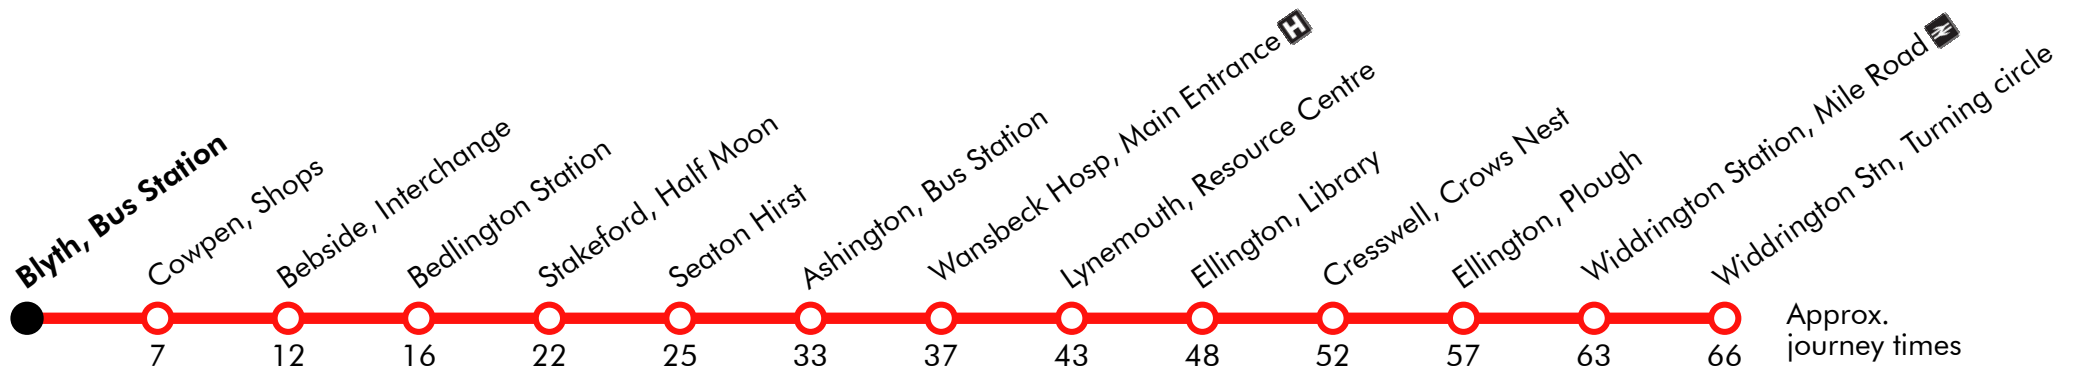

1

Blyth - Ashington - Widdrington Estate

Effective from: 01/09/2019

Arriva

Monday to Friday

Blyth, Bus Station	0618	0638	0658	0718	0738	0758	0823	0848	0908	0928	0948		08	28	48		1408	1428	1448	
Cowpen, Shops	0625	0646	0706	0726	0746	0806	0831	0856	0916	0936	0956		16	36	56		1416	1436	1456	
Bebside, Interchange	0629	0651	0711	0731	0751	0811	0836	0901	0921	0941	1001		21	41	01		1421	1441	1501	
Bedlington Station	0632	0655	0715	0735	0755	0815	0840	0905	0925	0945	1005		25	45	05		1425	1445	1505	
Stakeford, Half Moon	0637	0701	0721	0741	0801	0821	0846	0911	0931	0951	1011		31	51	11		1431	1451	1511	
Seaton Hirst	0640	0704	0724	0744	0804	0824	0849	0914	0934	0954	1014		34	54	14		1434	1454	1514	
Ashington, Bus Station	<i>arr</i> 0645			0750			0855			1000		Then at these mins. past the hour		00				1500		
Ashington, Bus Station	<i>dep</i> 0651			0751			0901			1001				01				1501		
Ashington, Woodhorn Rd Co-op		0710	0730		0810	0830		0920	0940		1020			40	20		until	1440		1520
Ashington, Bus Station																				
Wansbeck Hosp, Main Entrance	0655			0755			0905			1005			44	05	24		1444	1505	1524	
Wansbeck Hosp, Main Entrance		0714	0734		0814	0834		0924	0944		1024									
Lynemouth, Resource Centre	0701	0801	0911	1011	11	1511	
Ellington, Library	0706	0806	0916	1016	16	1516	
Cresswell, Crows Nest	0710	0810	0920	1020	20	1520	
Ellington, Plough	0715	0815	0925	1025	25	1525	
Widdrington Station, Mile Road	0721	0821	0931	1031	31	1531	
Widdrington Stn, Turning circle	0724	0824	0934	1034	34	1534	

Via: Link Road, Woodhorn Road, Lintonville Terrace, North Seaton Road, Milburn Road, Newbiggin Road, Blackclose Bank, Half Moon Street, Gordon Terrace, A1147, Red Row, Stakeford Road, Palace Road, St John's Road, A193 Cowpen Road, A193, Tynedale Drive, Briardale Road, Cowpen Road, Hodgson's Road, Regent Street, Post Office Street