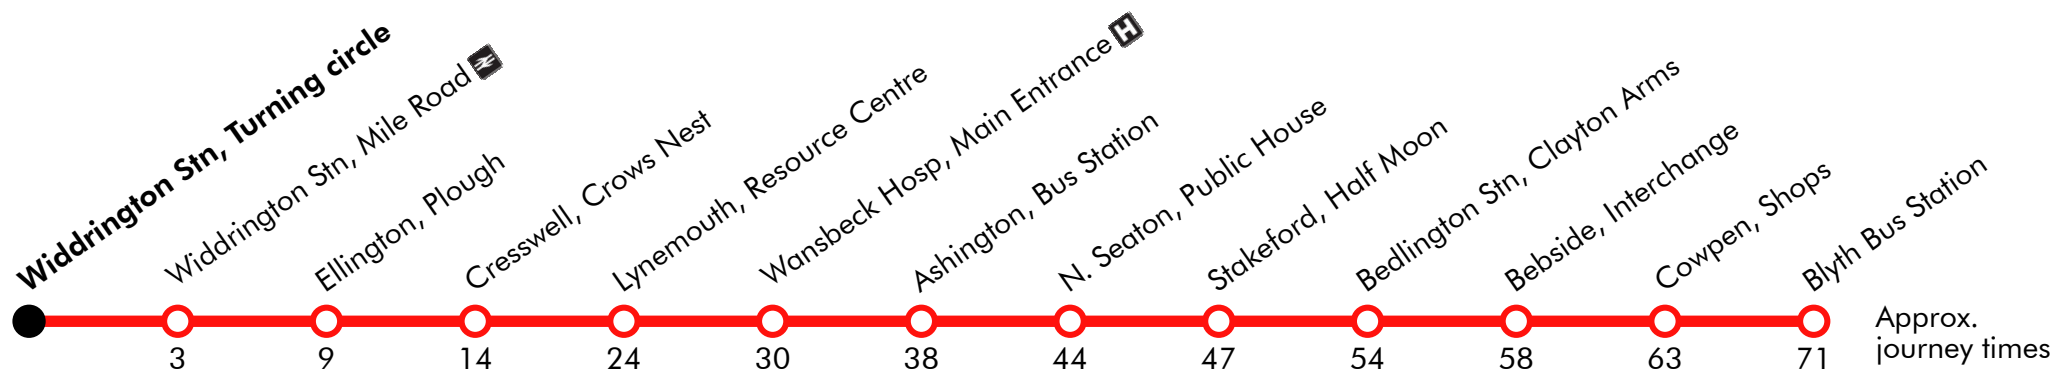

1

Widdrington Estate - Ashington - Blyth

Arriva

Effective from: 26/09/2021

Monday to Friday

Widdrington Stn, Turning circle	....	0615	....	0715	....	0820	....	0925		....	25		....	1525	....	1630	....
Widdrington Stn, Mile Road	....	0618	....	0718	....	0823	....	0928		....	28		....	1528	....	1633	....
Ellington, Plough	....	0624	....	0724	....	0829	....	0934		....	34		....	1534	....	1639	....
Cresswell, Crows Nest	....	0629	....	0729	....	0834	....	0939	Then at these mins. past the hour	....	39		....	1539	....	1644	....
Lynemouth, Resource Centre	....	0639	....	0739	....	0844	....	0949		....	49		....	1549	....	1654	....
Wansbeck Hosp, Main Entrance	....	0645	0715	0745	0815	0850	0925	0955		25	55		1525	1555	1630	1700	1735
Ashington, Bus Station	0620	0653	0723	0753	0823	0858	0933	1003		33	03	until	1533	1603	1638	1708	1743
N. Seaton, Public House	0625	0659	0729	0759	0829	0904	0939	1009	39	09		1539	1609	1644	1714	1749	
Stakeford, Half Moon	0628	0702	0732	0802	0832	0907	0942	1012	42	12		1542	1612	1647	1717	1752	
Bedlington Stn, Clayton Arms	0633	0709	0739	0809	0839	0914	0949	1019	49	19		1549	1619	1654	1724	1759	
Bebside, Interchange	0636	0713	0743	0813	0843	0918	0953	1023	53	23		1553	1623	1658	1728	1803	
Cowpen, Shops	0640	0718	0748	0818	0848	0923	0958	1028	58	28		1558	1628	1703	1733	1808	
Blyth Bus Station	0647	0726	0756	0831	0901	0931	1006	1036	06	36		1606	1636	1711	1741	1816