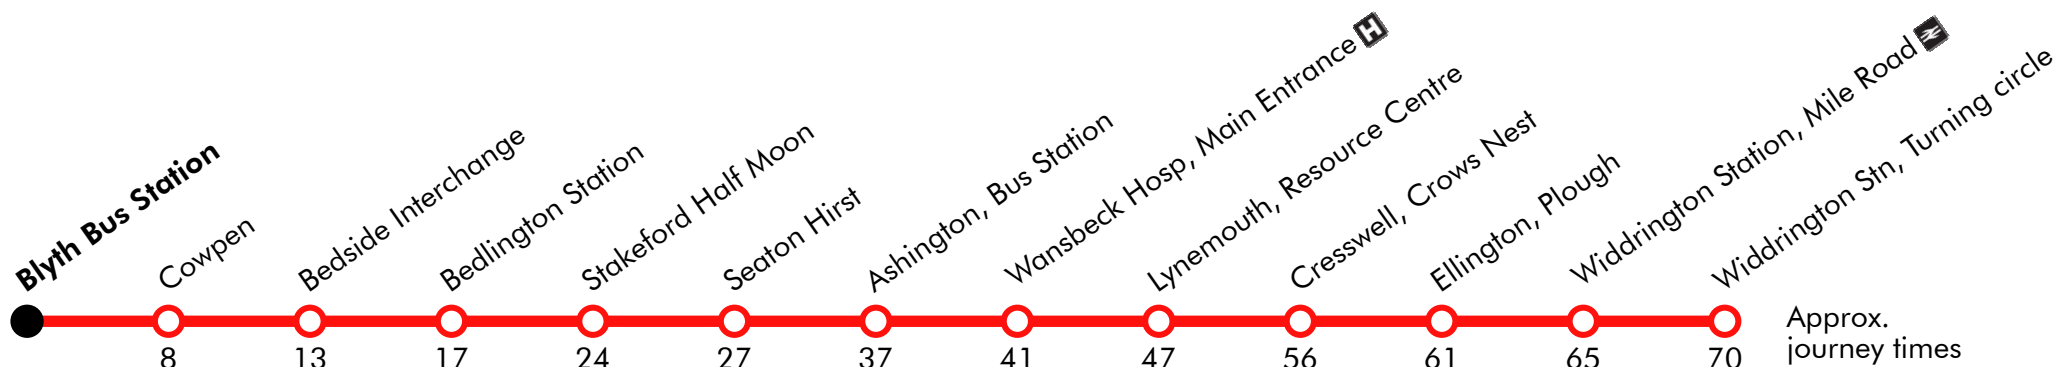

1

Blyth - Ashington - Widdrington Estate

Effective from: 29/10/2023

Arriva

Monday to Friday

Blyth Bus Station	0602	0627	0657	0727	0757	0832	0907	0937		07 37		1407	1437	1507	1537	1619
Cowpen	0610	0635	0705	0735	0805	0840	0915	0945		15 45		1415	1445	1515	1545	1627
Bedside Interchange	0615	0640	0710	0740	0810	0845	0920	0950		20 50		1420	1450	1522	1552	1634
Bedlington Station	0619	0644	0714	0744	0814	0849	0924	0954	Then at these mins. past the hour	24 54	until	1424	1454	1526	1556	1638
Stakeford Half Moon	0626	0651	0721	0751	0821	0856	0931	1001		31 01		1431	1501	1533	1603	1645
Seaton Hirst	0629	0654	0724	0754	0824	0859	0934	1004		34 04		1434	1504	1536	1606	1648
Ashington, Bus Station	0639	0704	0734	0804	0834	0909	0944	1014		44 14		1444	1514	1546	1616	1703
Ashington, Bus Station																
Wansbeck Hosp, Main Entrance	0643		0738		0838		0948			48		1448		1550		1707
Wansbeck Hosp, Main Entrance		0708		0808		0913		1018			18		1518		1620	
Lynemouth, Resource Centre	0649	....	0744	....	0844	....	0954	....		54	....	1454	....	1556	....	1713
Cresswell, Crows Nest	0658	....	0753	....	0853	....	1003	....		03	....	1503	....	1605	....	1722
Ellington, Plough	0703	....	0758	....	0858	....	1008	....		08	....	1508	....	1610	....	1727
Widdrington Station, Mile Road	0707	....	0802	....	0902	....	1012	....		12	....	1512	....	1614	....	1731
Widdrington Stn, Turning circle	0712	....	0807	....	0907	....	1017	....		17	....	1517	....	1619	....	1736