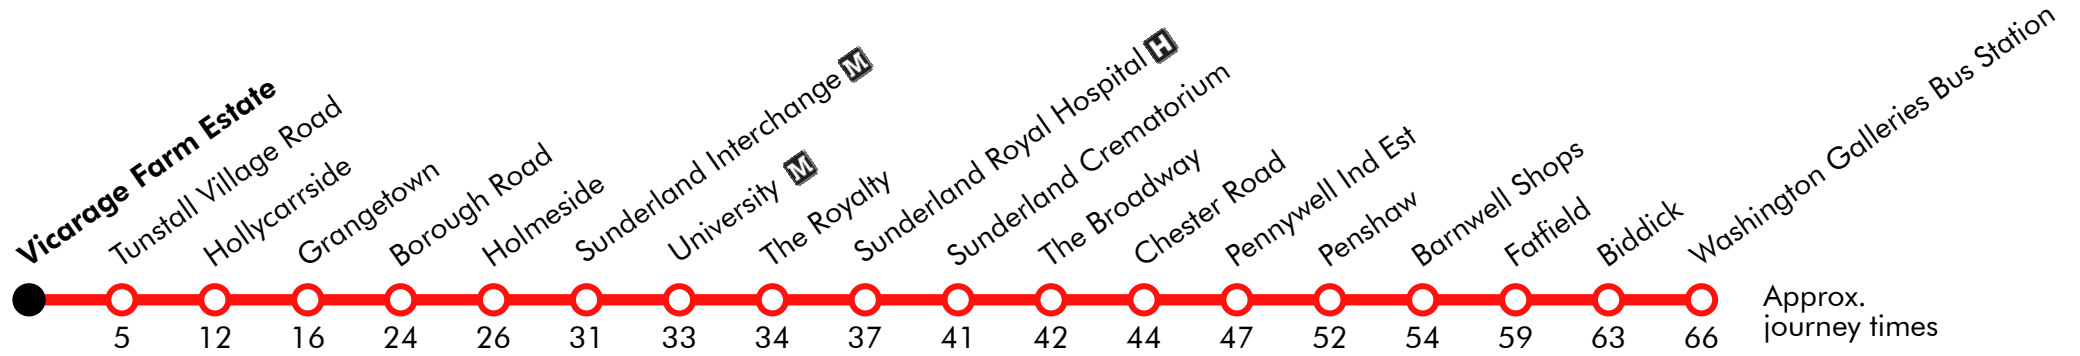

2A

Vicarage Farm Estate - Sunderland - Barnwell - Washington

Go North East: Simplicity

Effective from: 23/07/2017

Monday to Friday

Vicarage Farm Estate		0649	0715	0744	0818	0852	0925	0959	1029	1059	1129	1159	1229	1259	1329	1359	1429
Tunstall Village Road		0654	0720	0749	0823	0857	0930	1004	1034	1104	1134	1204	1234	1304	1334	1404	1434
Hollycarrside		0701	0727	0757	0831	0904	0937	1011	1041	1111	1141	1211	1241	1311	1341	1411	1441
Grangetown		0705	0732	0802	0836	0909	0942	1016	1046	1116	1146	1216	1246	1316	1346	1416	1446
Borough Road		0712	0740	0810	0844	0917	0951	1024	1054	1124	1154	1224	1254	1324	1354	1424	1454
Holmeside		0713	0742	0812	0846	0919	0953	1026	1056	1126	1156	1226	1256	1326	1356	1426	1456
Sunderland Interchange	arr	0715	0744	0814	0848	0921	0955	1028	1058	1128	1158	1228	1258	1328	1358	1428	1458
Sunderland Interchange	dep	0716	0746	0817	0851	0924	0958	1031	1101	1131	1201	1231	1301	1331	1401	1431	1501
University of Sunderland		0717	0747	0818	0853	0925	0959	1032	1102	1133	1203	1233	1303	1333	1403	1433	1503
The Royalty		0718	0748	0819	0854	0926	1000	1033	1103	1134	1204	1234	1304	1334	1404	1434	1504
Sunderland Royal Hospital		0721	0751	0822	0856	0929	1003	1036	1106	1136	1206	1236	1306	1336	1406	1436	1507
Sunderland Crematorium		0724	0755	0826	0900	0933	1007	1040	1110	1140	1210	1240	1310	1340	1410	1440	1511
The Broadway		0725	0756	0827	0901	0934	1008	1041	1111	1141	1211	1241	1311	1341	1411	1441	1512
Chester Road		0727	0758	0829	0903	0936	1010	1043	1113	1143	1213	1243	1313	1343	1413	1443	1515
Pennywell Ind Est		0730	0802	0833	0906	0939	1013	1046	1116	1146	1216	1246	1316	1346	1416	1446	1519
Penshaw		0734	0808	0838	0911	0945	1018	1051	1121	1151	1221	1251	1321	1351	1421	1451	1525
Barnwell Shops		0736	0810	0840	0913	0947	1020	1053	1123	1153	1223	1253	1323	1353	1423	1453	1527
Fatfield		0740	0815	0845	0917	0951	1024	1057	1127	1157	1227	1257	1327	1357	1427	1457	1531
Biddick		0743	0820	0850	0921	0955	1028	1101	1131	1201	1231	1301	1331	1401	1431	1501	1535
Washington Galleries Bus Station		0747	0824	0855	0925	0959	1032	1105	1135	1205	1235	1305	1335	1405	1435	1505	1539