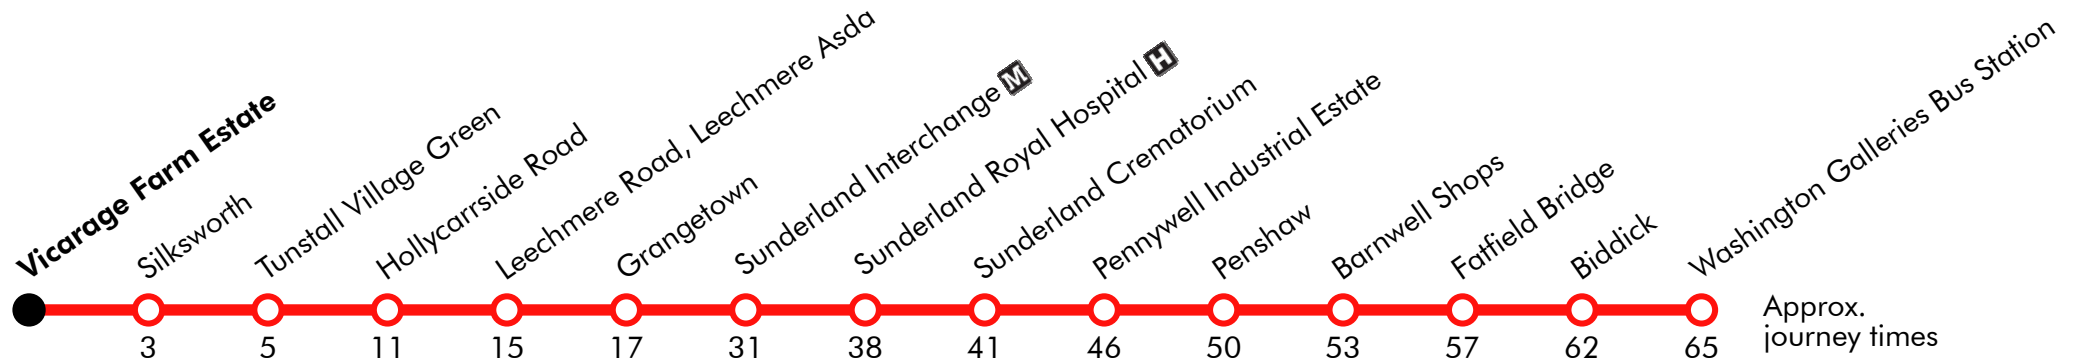

2A

Silksworth - Sunderland - Washington

Effective from: 05/09/2021

Go North East

Monday to Friday

Vicarage Farm Estate		0649	0715	0744	0818	0852	0925	0959	1029	1059	1129	1159	1229	1259	1329	1359	1429
Silksworth		0653	0719	0748	0822	0856	0928	1003	1033	1103	1133	1203	1233	1303	1333	1403	1433
Tunstall Village Green		0655	0721	0750	0824	0858	0930	1005	1035	1105	1135	1205	1235	1305	1335	1405	1435
Hollycarrside Road		0701	0727	0757	0831	0904	0937	1011	1041	1111	1141	1211	1241	1311	1341	1411	1441
Leechmere Road, Leechmere Asda		0704	0731	0801	0835	0908	0941	1015	1045	1115	1145	1215	1245	1315	1345	1415	1445
Grangetown		0705	0733	0803	0836	0910	0943	1017	1047	1117	1147	1217	1247	1317	1347	1417	1447
Sunderland Interchange	arr	0715	0744	0814	0847	0921	0955	1028	1058	1128	1158	1228	1258	1328	1358	1428	1458
Sunderland Interchange	dep	0716	0746	0817	0850	0924	0958	1031	1101	1131	1201	1231	1301	1331	1401	1431	1501
Sunderland Royal Hospital		0722	0753	0824	0857	0931	1005	1038	1108	1138	1208	1238	1308	1338	1408	1438	1508
Sunderland Crematorium		0725	0756	0827	0900	0934	1008	1041	1111	1141	1211	1241	1311	1341	1411	1441	1512
Pennywell Industrial Estate		0730	0802	0833	0905	0939	1013	1046	1116	1146	1216	1246	1316	1346	1416	1446	1519
Penshaw		0734	0807	0837	0909	0944	1017	1050	1120	1150	1220	1250	1320	1350	1420	1450	1524
Barnwell Shops		0736	0810	0840	0912	0947	1020	1053	1123	1153	1223	1253	1323	1353	1423	1453	1527
Fatfield Bridge		0740	0815	0845	0916	0951	1024	1057	1127	1157	1227	1257	1327	1357	1427	1457	1531
Biddick		0744	0820	0850	0921	0956	1029	1102	1132	1202	1232	1302	1332	1402	1432	1502	1536
Washington Galleries Bus Station		0747	0824	0855	0924	0959	1032	1105	1135	1205	1235	1305	1335	1405	1435	1505	1539