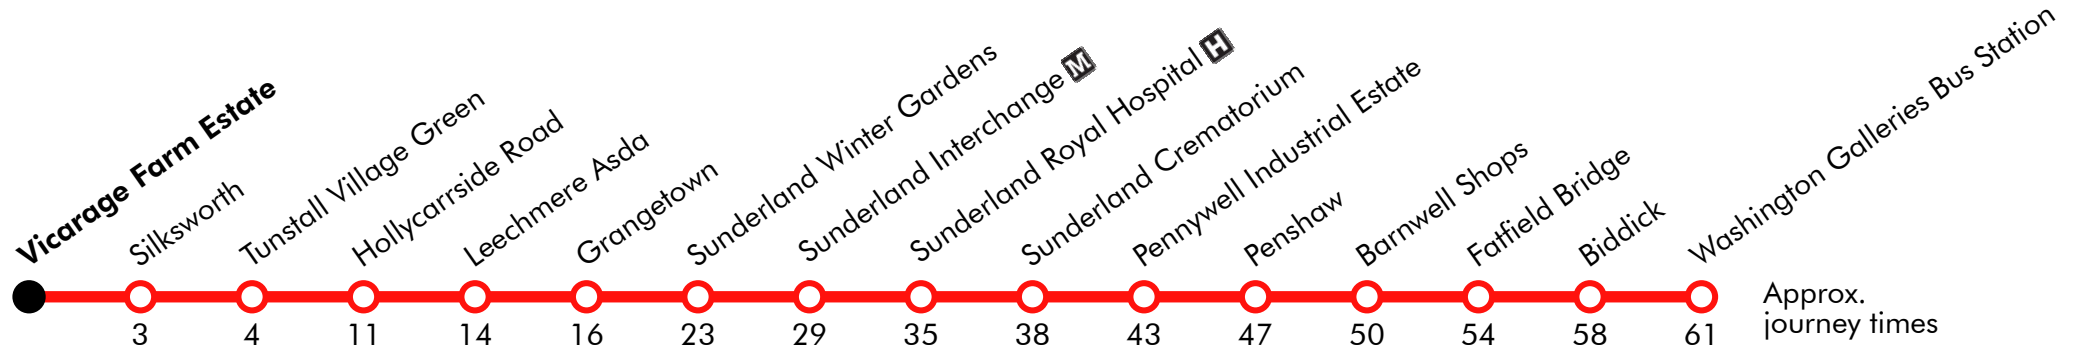

2A

Silksworth - Sunderland - Washington

Go North East

Effective from: 12/11/2023

Monday to Friday

Vicarage Farm Estate	....	0700	0728	0800	0836	0910	0944	1014	1044	1114	1144	1214	1244	1314	1344	1414	
Silksworth	....	0704	0732	0804	0840	0913	0947	1017	1047	1117	1147	1217	1247	1317	1347	1417	
Tunstall Village Green	....	0705	0734	0805	0841	0915	0949	1019	1049	1119	1149	1219	1249	1319	1349	1419	
Hollycarrside Road	....	0713	0742	0813	0849	0922	0956	1026	1056	1126	1156	1226	1256	1326	1356	1426	
Leechmere Asda	....	0717	0746	0817	0853	0926	1000	1030	1100	1130	1200	1230	1300	1330	1400	1430	
Grangetown	....	0719	0749	0820	0855	0928	1002	1032	1102	1132	1202	1232	1302	1332	1402	1432	
Sunderland Winter Gardens	arr	....	0725	0755	0826	0901	0934	1008	1038	1108	1138	1208	1238	1308	1338	1408	1438
Sunderland Winter Gardens	dep	0658	0726	0756	0827	0902	0936	1009	1039	1109	1139	1209	1239	1309	1339	1409	1439
Sunderland Interchange	arr	0701	0730	0800	0831	0906	0940	1013	1043	1113	1143	1213	1243	1313	1343	1413	1443
Sunderland Interchange	dep	0702	0732	0804	0834	0909	0943	1016	1046	1116	1146	1216	1246	1316	1346	1416	1446
Sunderland Royal Hospital		0708	0739	0811	0841	0916	0950	1023	1053	1123	1153	1223	1253	1323	1353	1423	1453
Sunderland Crematorium		0711	0742	0814	0844	0919	0953	1026	1056	1126	1156	1226	1256	1326	1356	1426	1457
Pennywell Industrial Estate		0716	0748	0820	0849	0924	0958	1031	1101	1131	1201	1231	1301	1331	1401	1431	1504
Penshaw		0720	0753	0824	0853	0929	1002	1035	1105	1135	1205	1235	1305	1335	1405	1435	1509
Barnwell Shops		0722	0756	0827	0856	0932	1005	1038	1108	1138	1208	1238	1308	1338	1408	1438	1512
Fatfield Bridge		0726	0801	0832	0900	0936	1009	1042	1112	1142	1212	1242	1312	1342	1412	1442	1516
Biddick		0730	0806	0837	0905	0941	1014	1047	1117	1147	1217	1247	1317	1347	1417	1447	1521
Washington Galleries Bus Station		0733	0810	0842	0908	0944	1017	1050	1120	1150	1220	1250	1320	1350	1420	1450	1524